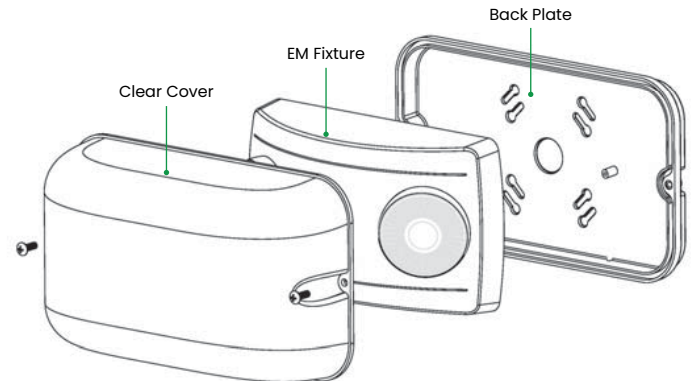

TELESIS TCVS

NEMA 4X, IP65 Telesis TCL Wet Location Cover

The TCL cover provides an economical solution to adapt the popular TCL emergency light to a wet location vandal resistant application. The TCVS is compact, aesthetically pleasing and adds wet location protection, with vandal resistance. Now with integral test switch.

CONSTRUCTION

- 0.12" thick clear UV resistant polycarbonate protective lens with integrated sealing lip
- Bottom mounted integral Test Switch for ease of testing
- High impact ABS thermoplastic back mounting plate with closed cell foam integral gasket
- Universal Mounting pattern for wall mounting with with a neoprene gasket on the backplate
- Mounting hardware included
- Stainless steel screws secure cover to base
- Designed for use in NEMA 4X or wet locations, IP65 rated
- Suitable for use areas where accidental or intentional abuse may occur
- Fits neatly over TCL2 and TCL4 models
- UL 924 listed and IP65 rated

CERTIFICATION

- UL 924 listed and IP65 rated

ORDERING CODE

- Order as: TCVS

DIAGRAM

DIMENSIONS