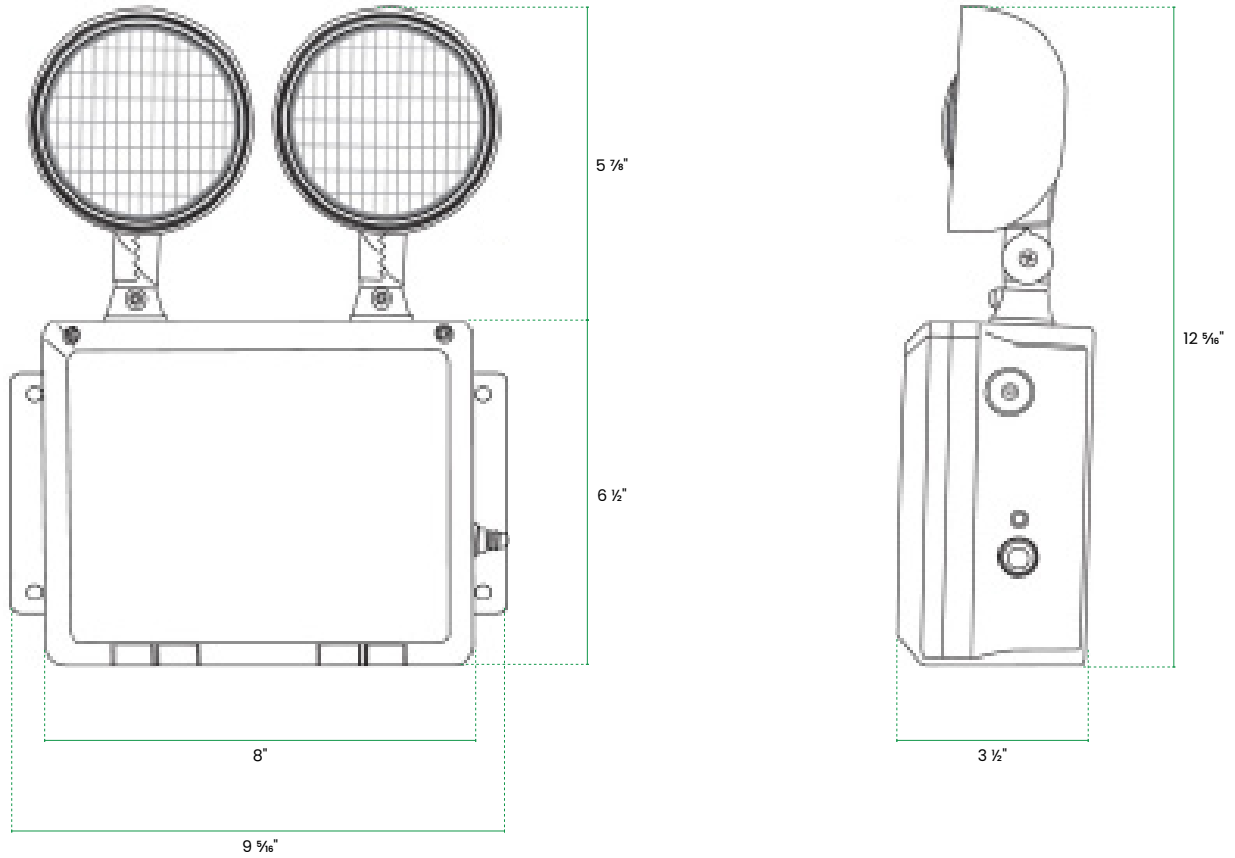

DIMENSIONS