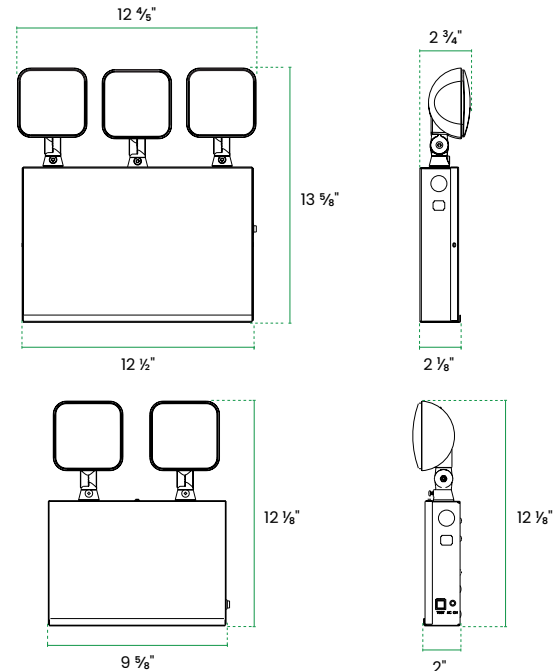

CONSTRUCTION

- Durable 20 gauge steel housing in white powder coat finish
- Universal knockout pattern on back plate for wall mount applications, top and side conduit entry

ELECTRICAL

- 120 / 277 vac field selectable input
- Maintenance free 9.6V Nickel Cadmium Battery
- Solid state two rate charger recharges the battery in 24 hours following a 90 minute discharge
- Fully automatic solid-state transfer switch automatically connects the battery to the lampheads for 90 minute minimum emergency illumination
- Remote capable standard

ILLUMINATION

- Chrome plated metalized reflector with plastic spread lens provides optimal light distribution
- Fully adjustable 1.5W square high brightness LED lampheads
- Two (SNY2) or Three (SNY3) 9.6V 1.5W LED lampheads

DIMENSIONS

SNY3-W-2-PILED1MV

ORDERING GUIDE

MODEL	HOUSING COLOR	NO. OF LAMPHEADS	COMPATIBLE REMOTE HEADS
SNY	W White	2 Double Lampheads	PILED1MV 1.5W Single Indoor Remote
	B Black	3 Triple Lampheads	PILED2MV 1.5W (Each) Double Indoor Remote
SNY			PRWLED1MV 1.5W Single Outdoor Remote
			PRWLED2MV 1.5W (Each) Double Outdoor Remote