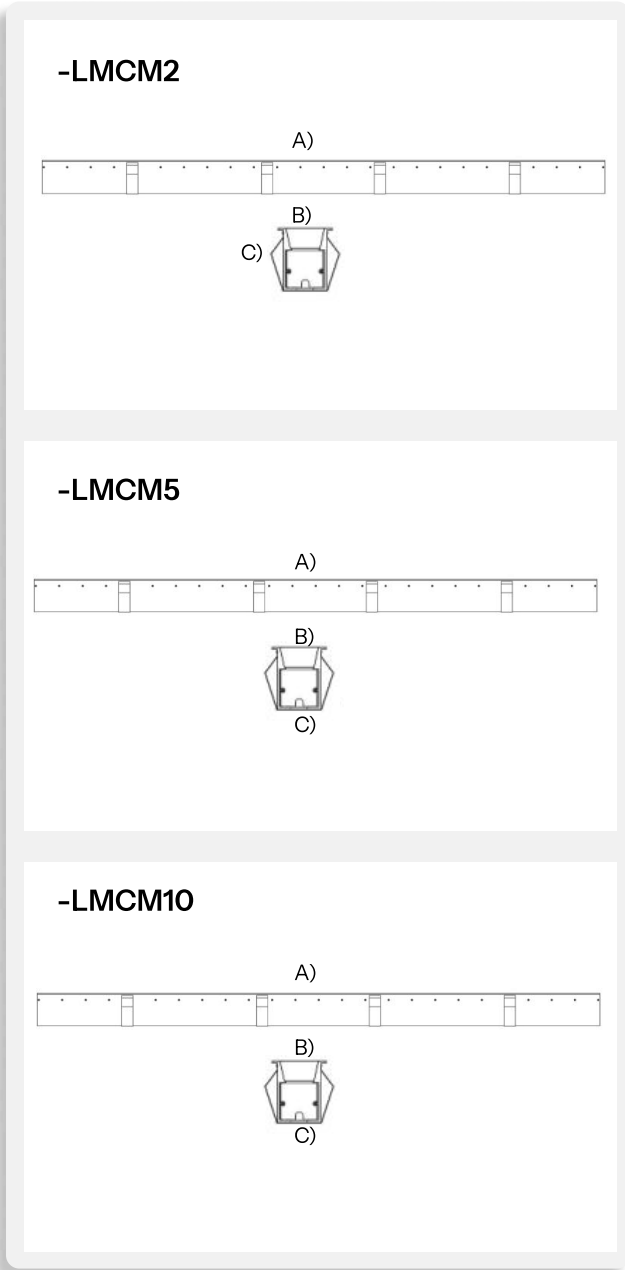

**BB-7170-ML-S-
K27-T-NON**

1 Models In Metric System:

-LMCM2

A) Length - L: 10.24" (26 cm)
B) Width - W: 2.05" (5.2 cm)
C) Height- H: 2.32" (5.9 cm)

LIGHT SOURCE:

LED | 6W

-LMCM5

A) Length - L: 19.69" (50 cm)
B) Width - W: 2.05" (5.2 cm)
C) Height- H: 2.32" (5.9 cm)

LIGHT SOURCE:

LED | 12W

-LMCM10

A) Length - L: 39.37" (100 cm)
B) Width - W: 2.05" (5.2 cm)
C) Height- H: 2.32" (5.9 cm)

LIGHT SOURCE:

LED | 24W

Due to the dynamic nature of lighting products and the associated technologies, luminaire data on all specification sheets is subject to change at the discretion of Gordon Bullard LLC and associated companies.

5 Optics:

- | | | | |
|------------|-----|--------------|---------|
| -12 | 12° | -1525 | 15°X25° |
| -30 | 30° | -2040 | 20°X40° |
| -50 | 50° | | |

Due to the dynamic nature of lighting products and the associated technologies, luminaire data on all specification sheets is subject to change at the discretion of Gordon Bullard LLC and associated companies.