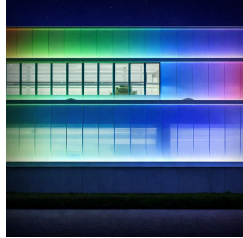

RELATED PRODUCTS:

Part Number:

BB-SPB-LE

Part Number: