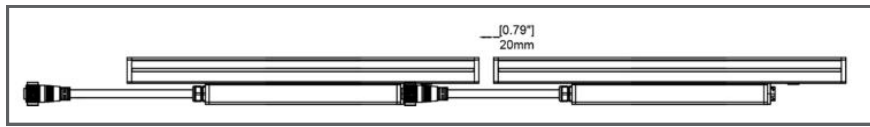

HOW TO ORDER:

CODE:

Example:
CODE: BB-7170-ML-S-K27-T-NON

**BB-7170-ML-S-
K27-T-NON**

6 Cable Core Color Coding:

CABLE	FUNCTION	CORE(US)	WIRE SIZE	CORE(EU)	WIRE SIZE
POWER LEAD IN/ POWER EXTENSION CABLE	DC+	RED	16AWG	BROWN	1.0mm²
	DC-	BLACK	16AWG	BLUE	1.0mm²

7 Fixture Spacing & Cable Management