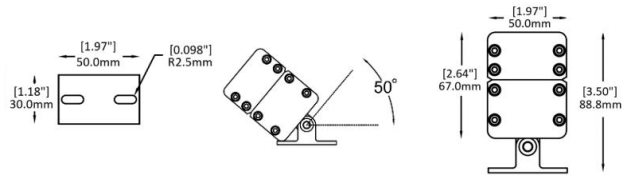

**BULLARD
BOLLARDS**
Think Bollard Think Bullard

**CODE:
BB-SATT-LE**

Fixture Type:

Project Name:

HOW TO ORDER:

CODE:

Example:

**CODE: BB-SATT-LE-SATT6-K27-
RAL91-LM-15-SATTSM-SATTM1**

**BB-SATT-LE-
SATT6-K27-
RAL91-LM-15-
SATTSM-
SATTM1**

6

Mounting Accessories:

-SATTM3