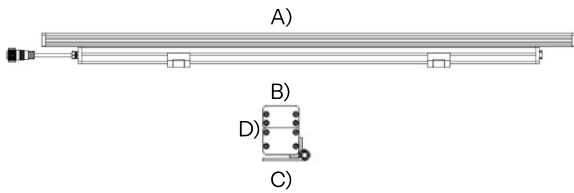

**BULLARD
BOLLARDS**
Think Bollard Think Bullard

**CODE:
BB-SATT-LE**

Fixture Type:

Project Name:

HOW TO ORDER:

CODE:

Example:

**CODE: BB-SATT-LE-SATT6-K27-
RAL91-LM-15-SATTSM-SATTM1**

**BB-SATT-LE-
SATT6-K27-
RAL91-LM-15-
SATTSM-
SATTM1**

6

Mounting Accessories:

-SATTM3

-SATTM4

-SATTM5

-SATTM6

-SATT6

-SATT9

-SATT11

LED

IP66

IK08

Due to the dynamic nature of lighting products and the associated technologies, luminaire data on all specification sheets is subject to change at the discretion of Gordon Bullard LLC and associated companies.

THINK BOLLARD - THINK BULLARD

sales@gordonbullard.com / www.bullardbollards.com / 1-877-964-4646

991 South Gull Lake Dr Richland, MI 49083 USA