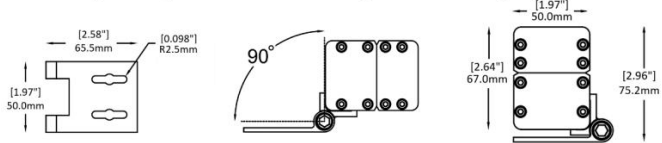

6 Mounting Accessories:

-SATTM1