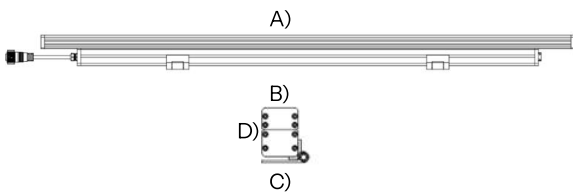

Fixture Type:

Project Name:

HOW TO ORDER:

CODE:

Example:

**CODE: BB-SATT-LE-SATT6-K27-
RAL91-LM-15-SATTSM-SATTM1**

**BB-SATT-LE-
SATT6-K27-
RAL91-LM-15-
SATTSM-
SATTM1**

2

CCT:

-K2240 2200K-4000K

-K1860 1800K-6000K

3

Finish Options:

-RAL91 RAL9001 White

-RAL90 RAL9006 Grey

-RAL19 RAL9011 Black

-RAL92 RAL9023 Dark Grey

4

Dimming Options:

-DX DMX

-RM RDM

-DAL DALI

-LM LumiMax

* LumiMax™ only available in RDM and DALI control

5

Optics:

-15 15°

-35 35°

-1545 15°x45°

-SATT6

-SATT9

-SATT11

LED

IP66

IK08

Due to the dynamic nature of lighting products and the associated technologies, luminaire data on all specification sheets is subject to change at the discretion of Gordon Bullard LLC and associated companies.

THINK BOLLARD - THINK BULLARD

sales@gordonbullard.com / www.bullardbollards.com / 1-877-964-4646

991 South Gull Lake Dr Richland, MI 49083 USA