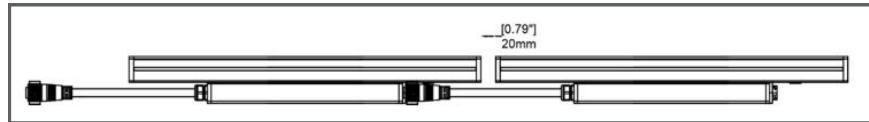

Fixture Spacing & Cable Management

PARAMETER	SPECIFICATION
DEFAULT SPACING	NOMINAL 20MM (± TOLERANCE)
EXTENDED SPACING OPTIONS	1, USE STANDARD INTERLINK CABLE LENGTH (300MM, 2000MM, 6000MM)
	2, CUSTOMIZE INTERLINK CABLE LENGTH
	3, CUSTOMIZE LOOP-IN CABLE

THINK BOLLARD - THINK BULLARD

sales@gordonbullard.com / www.bullardbollards.com / 1-877-964-4646

991 South Gull Lake Dr Richland, MI 49083 USA

Due to the dynamic nature of lighting products and the associated technologies, luminaire data on all specification sheets is subject to change at the discretion of Gordon Bullard LLC and associated companies.