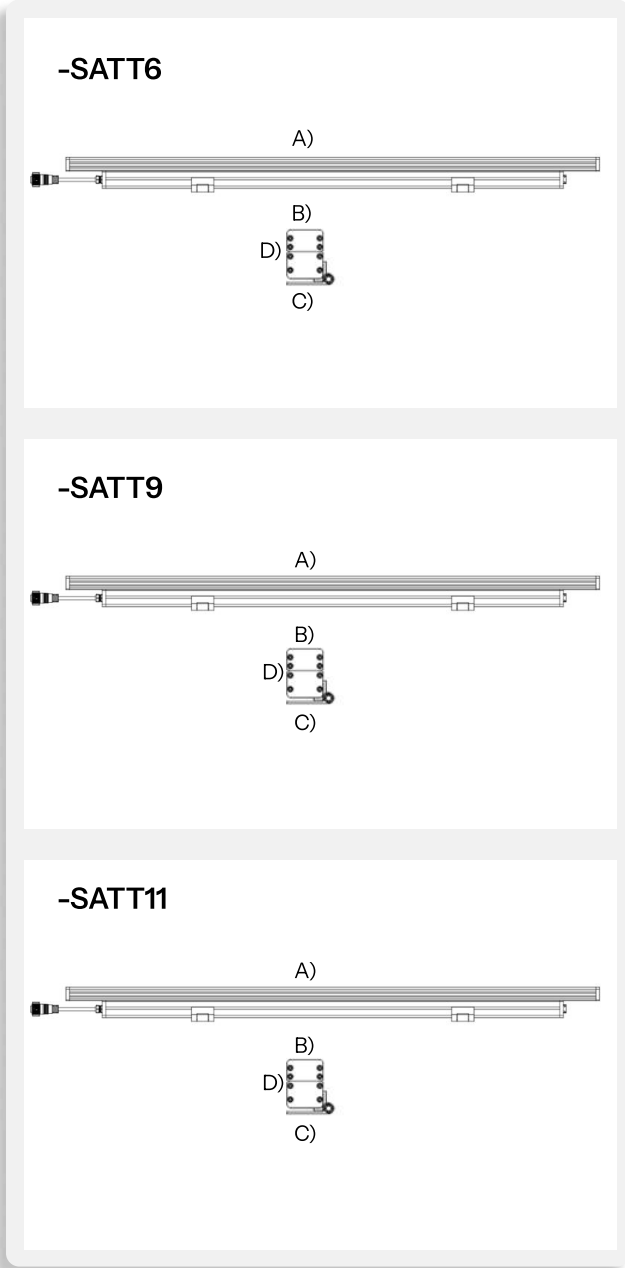

**CODE: BB-SATT-LE-SATT6-K27-
RAL91-LM-15-SATTSM-SATTM1**

**BB-SATT-LE-
SATT6-K27-
RAL91-LM-15-
SATTSM-
SATTM1**

1

Models:

-SATT6

A) Length - L: 23.98" (60.9 cm)
 B) Width - W: 1.97" (5 cm)
 C) Base Width- BW: 2.58" (6.55 cm)
 D) Height- H: 2.96" (7.52 cm)

LIGHT SOURCE:

LED | 18W | >1800 lumens

-SATT9

A) Length - L: 35.59" (90.4 cm)
 B) Width - W: 1.97" (5 cm)
 C) Base Width- BW: 2.58" (6.55 cm)
 D) Height- H: 2.96" (7.52 cm)

LIGHT SOURCE:

LED | 27W | >2700 lumens

-SATT11

A) Length - L: 47.01" (119.4 cm)
 B) Width - W: 1.97" (5 cm)
 C) Base Width- BW: 2.58" (6.55 cm)
 D) Height- H: 2.96" (7.52 cm)

LIGHT SOURCE:

LED | 36W | >3600 lumens

Due to the dynamic nature of lighting products and the associated technologies, luminaire data on all specification sheets is subject to change at the discretion of Gordon Bullard LLC and associated companies.