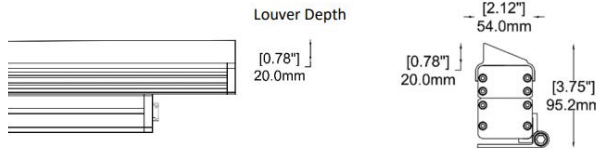

-SATTASM

Asymmetric Louver for LUMBAR SW (Static White)