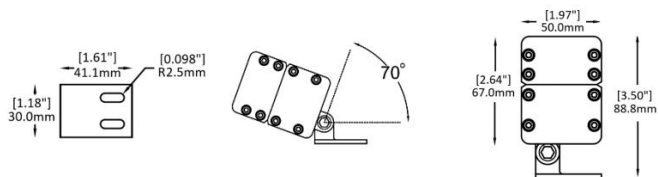

-SATTM2

-SATT6

-SATT9

-SATT11