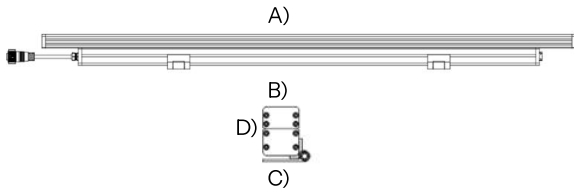

**BULLARD
BOLLARDS**
Think Bollard Think Bullard

**CODE:
BB-SATT-LE**

Fixture Type:

Project Name:

HOW TO ORDER:

CODE:

Example:

**CODE: BB-SATT-LE-SATT6-K27-
RAL91-LM-15-SATTSM-SATTM1**

**BB-SATT-LE-
SATT6-K27-
RAL91-LM-15-
SATTSM-
SATTM1**

6

Mounting Accessories:

-SATTM3

-SATTM4

-SATTM5

-SATTM6

-SATT6

-SATT9

-SATT11

LED

IP66

IK08

Due to the dynamic nature of lighting products and the associated technologies, luminaire data on all specification sheets is subject to change at the discretion of Gordon Bullard LLC and associated companies.

THINK BOLLARD - THINK BULLARD

sales@gordonbullard.com / www.bullardbollards.com / 1-877-964-4646

991 South Gull Lake Dr Richland, MI 49083 USA