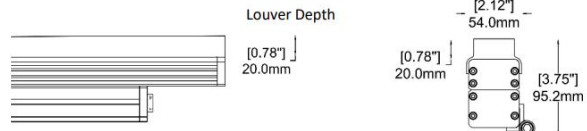

**BULLARD
BOLLARDS**
Think Bollard Think Bullard

**CODE:
BB-SATT-LE**

Fixture Type:

Project Name:

HOW TO ORDER:

CODE:

Example:
**CODE: BB-SATT-LE-SATT6-K27-
RAL91-LM-15-SATTSM-SATTM1**

**BB-SATT-LE-
SATT6-K27-
RAL91-LM-15-
SATTSM-
SATTM1**

6 Anti-Glare Accessories:

-SATTSM

Symmetric Louver for LUMBAR SW (Static White)