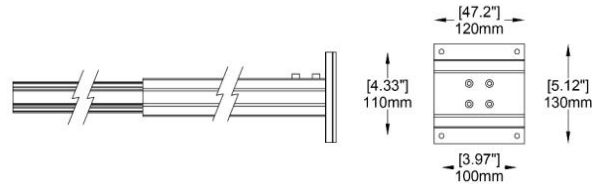

**BULLARD
BOLLARDS**
Think Bollard Think Bullard

**CODE:
BB-SATT-LE**

Fixture Type:

Project Name:

HOW TO ORDER:

CODE:

Example:

**CODE: BB-SATT-LE-SATT6-K27-
RAL91-LM-15-SATTSM-SATTM1**

**BB-SATT-LE-
SATT6-K27-
RAL91-LM-15-
SATTSM-
SATTM1**

6

Mounting Accessories:

-SATTM3

-SATTM4

-SATTM5

-SATTM6

-SATT6

-SATT9

-SATT11

LED

IP66

IK08

Due to the dynamic nature of lighting products and the associated technologies, luminaire data on all specification sheets is subject to change at the discretion of Gordon Bullard LLC and associated companies.

THINK BOLLARD - THINK BULLARD

sales@gordonbullard.com / www.bullardbollards.com / 1-877-964-4646

991 South Gull Lake Dr Richland, MI 49083 USA