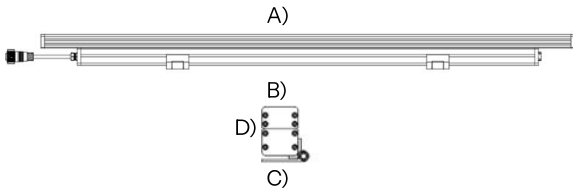

Fixture Type:

Project Name:

HOW TO ORDER:

CODE:

Example:

**CODE: BB-SATT-LE-SATT6-K27-
RAL91-LM-15-SATTSM-SATTM1**

**BB-SATT-LE-
SATT6-K27-
RAL91-LM-15-
SATTSM-
SATTM1**

2

CCT:

-K2240 2200K-4000K

-K1860 1800K-6000K

3

Finish Options:

-RAL91 RAL9001 White

-RAL90 RAL9006 Grey

-RAL19 RAL9011 Black

-RAL92 RAL9023 Dark Grey

4

Dimming Options:

-DX DMX

-RM RDM

-DAL DALI

-LM LumiMax

* LumiMax™ only available in RDM and DALI control

5

Optics:

-15 15°

-35 35°

-1545 15°x45°

-SATT6