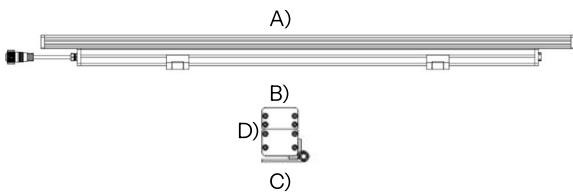

-SATT11

LED

IP66

IK08

Due to the dynamic nature of lighting products and the associated technologies, luminaire data on all specification sheets is subject to change at the discretion of Gordon Bullard LLC and associated companies.

THINK BOLLARD - THINK BULLARD

sales@gordonbullard.com / www.bullardbollards.com / 1-877-964-4646

991 South Gull Lake Dr Richland, MI 49083 USA