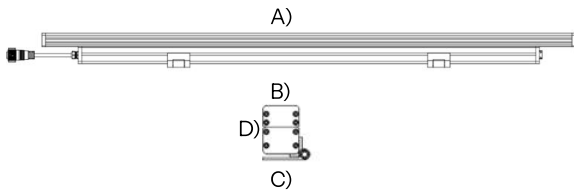

**BULLARD
BOLLARDS**
Think Bollard Think Bullard

**CODE:
BB-SATT-LE**

Fixture Type:

Project Name:

HOW TO ORDER:

CODE:

Example:

**CODE: BB-SATT-LE-SATT6-K27-
RAL91-LM-15-SATTSM-SATTM1**

**BB-SATT-LE-
SATT6-K27-
RAL91-LM-15-
SATTSM-
SATTM1**

6

Mounting Accessories:

-SATTM3

-SATTM4

-SATTM5

-SATTM6

-SATT6

-SATT9

-SATT11

LED

IP66

IK08

Due to the dynamic nature of lighting products and the associated technologies, luminaire data on all specification sheets is subject to change at the discretion of Gordon Bullard LLC and associated companies.

THINK BOLLARD - THINK BULLARD

sales@gordonbullard.com / www.bullardbollards.com / 1-877-964-4646

991 South Gull Lake Dr Richland, MI 49083 USA