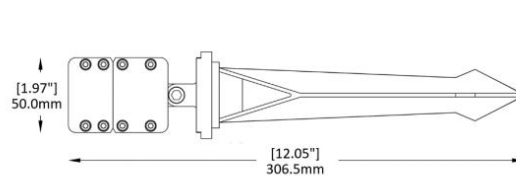

**BULLARD
BOLLARDS**
Think Bollard Think Bullard

**CODE:
BB-SATT-LE**

Fixture Type:

Project Name:

HOW TO ORDER:

CODE:

Example:

**CODE: BB-SATT-LE-SATT6-K27-
RAL91-LM-15-SATTSM-SATTM1**

**BB-SATT-LE-
SATT6-K27-
RAL91-LM-15-
SATTSM-
SATTM1**

6

Mounting Accessories:

-SATTM3

-SATTM4

-SATTM5

-SATTM6

-SATT6

-SATT9

-SATT11

LED

IP66

IK08

Due to the dynamic nature of lighting products and the associated technologies, luminaire data on all specification sheets is subject to change at the discretion of Gordon Bullard LLC and associated companies.

THINK BOLLARD - THINK BULLARD

sales@gordonbullard.com / www.bullardbollards.com / 1-877-964-4646

991 South Gull Lake Dr Richland, MI 49083 USA