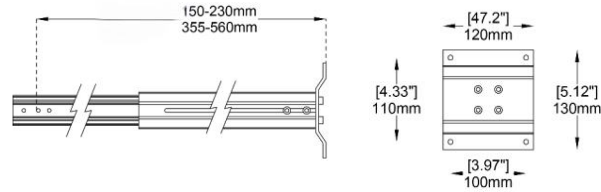

**BULLARD
BOLLARDS**
Think Bollard Think Bullard

**CODE:
BB-SATT-LE**

Fixture Type:

Project Name:

HOW TO ORDER:

CODE:

Example:

**CODE: BB-SATT-LE-SATT6-K27-
RAL91-LM-15-SATTSM-SATTM1**

**BB-SATT-LE-
SATT6-K27-
RAL91-LM-15-
SATTSM-
SATTM1**

6

Mounting Accessories:

-SATTM3

-SATTM4

-SATTM5

-SATTM6

-SATT6

-SATT9

-SATT11

LED

IP66

IK08

Due to the dynamic nature of lighting products and the associated technologies, luminaire data on all specification sheets is subject to change at the discretion of Gordon Bullard LLC and associated companies.

THINK BOLLARD - THINK BULLARD

sales@gordonbullard.com / www.bullardbollards.com / 1-877-964-4646

991 South Gull Lake Dr Richland, MI 49083 USA