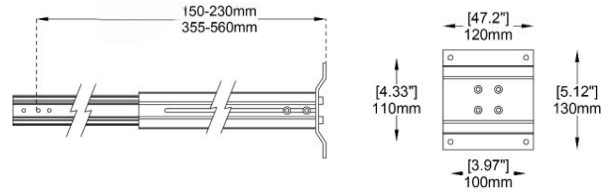

**BULLARD
BOLLARDS**
Think Bollard Think Bullard

**CODE:
BB-LMBMR-LE**

Fixture Type:

Project Name:

HOW TO ORDER:

CODE:

**Example:
CODE: BB-LMBNR-LE-SATM6-K27-
RAL91-DX-20-LMBMRSM-LMBMRM1**

**BB-LMBNR-LE-
SATM6-K27-RAL91-
DX-20-LMBMRSM-
LMBMRM1**

7 Mounting Accessories:

-SATMM3

-SATMM4

-SATMM5

-SATMM6

-SATM6

-SATM9

-SATM11

LED

IP66

IK08

Due to the dynamic nature of lighting products and the associated technologies, luminaire data on all specification sheets is subject to change at the discretion of Gordon Bullard LLC and associated companies.

THINK BOLLARD - THINK BULLARD

sales@gordonbullard.com / www.bullardbollards.com / 1-877-964-4646

991 South Gull Lake Dr Richland, MI 49083 USA