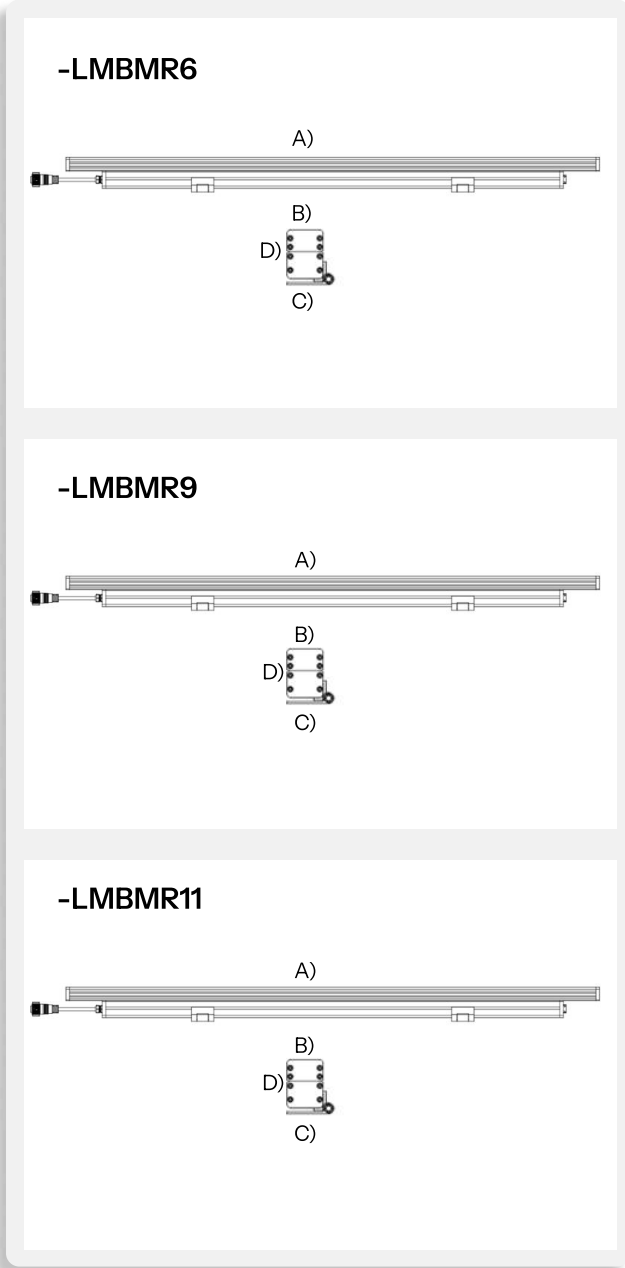

A) Length - L: 23.62" (60 cm)  
B) Width - W: 1.65" (4.2 cm)  
C) Base Width- BW: 2.57" (6.54 cm)  
D) Height- H: 3.07" (7.8 cm)

**LIGHT SOURCE:**

LED | 20W | >2000 lumens

**-LMBMR9**

A) Length - L: 35.43" (90 cm)  
B) Width - W: 1.65" (4.2 cm)  
C) Base Width- BW: 2.57" (6.54 cm)  
D) Height- H: 3.07" (7.8 cm)

**LIGHT SOURCE:**

LED | 30W | >3000 lumens

**-LMBMR11**

A) Length - L: 47.24" (120 cm)  
B) Width - W: 1.65" (4.2 cm)  
C) Base Width- BW: 2.57" (6.54 cm)  
D) Height- H: 3.07" (7.8 cm)

**LIGHT SOURCE:**

LED | 40W | >4000 lumens