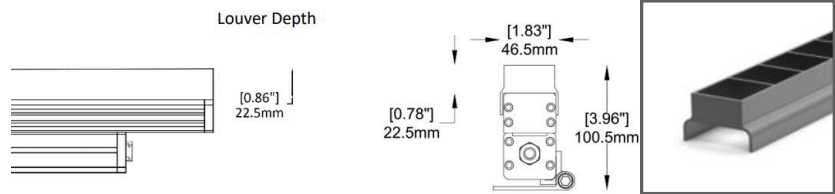

Fixture Type:

Project Name:

HOW TO ORDER:

CODE:

**Example:
CODE: BB-LMBNR-LE-SATM6-K27-
RAL91-DX-20-LMBMRSM-LMBMRM1**

**BB-LMBNR-LE-
SATM6-K27-RAL91-
DX-20-LMBMRSM-
LMBMRM1**

6 Anti-Glare Accessories:

-SATMSM

Symmetric Louver for LUMBAR SW (Static White)