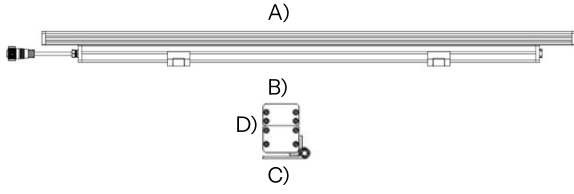

**BULLARD
BOLLARDS**
Think Bollard Think Bullard

**CODE:
BB-LMBMR-LE**

Fixture Type:

Project Name:

HOW TO ORDER:

CODE:

**Example:
CODE: BB-LMBNR-LE-SATM6-K27-
RAL91-DX-20-LMBMRSM-LMBMRM1**

**BB-LMBNR-LE-
SATM6-K27-RAL91-
DX-20-LMBMRSM-
LMBMRM1**

7 Mounting Accessories:

-SATMM3

-SATMM4

-SATMM5

-SATMM6

-SATM6

-SATM9

-SATM11

LED

IP66

IK08

Due to the dynamic nature of lighting products and the associated technologies, luminaire data on all specification sheets is subject to change at the discretion of Gordon Bullard LLC and associated companies.

THINK BOLLARD - THINK BULLARD

sales@gordonbullard.com / www.bullardbollards.com / 1-877-964-4646

991 South Gull Lake Dr Richland, MI 49083 USA