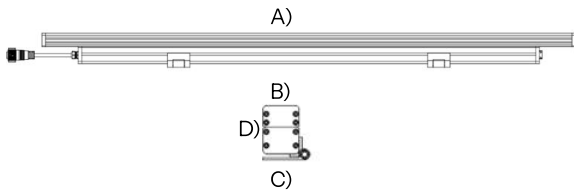

-SATM11

LED

IP66

IK08

Due to the dynamic nature of lighting products and the associated technologies, luminaire data on all specification sheets is subject to change at the discretion of Gordon Bullard LLC and associated companies.

THINK BOLLARD - THINK BULLARD

sales@gordonbullard.com / www.bullardbollards.com / 1-877-964-4646

991 South Gull Lake Dr Richland, MI 49083 USA