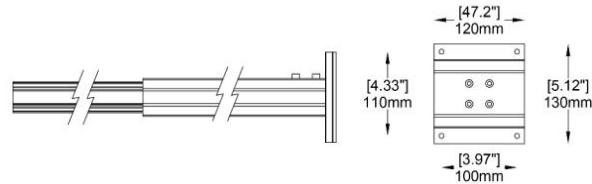

**BULLARD
BOLLARDS**
Think Bollard Think Bullard

**CODE:
BB-LMBMR-LE**

Fixture Type:

Project Name:

HOW TO ORDER:

CODE:

**Example:
CODE: BB-LMBNR-LE-SATM6-K27-
RAL91-DX-20-LMBMRSM-LMBMRM1**

**BB-LMBNR-LE-
SATM6-K27-RAL91-
DX-20-LMBMRSM-
LMBMRM1**

7 Mounting Accessories:

-SATMM3

-SATMM4

-SATMM5

-SATMM6

-SATM6

-SATM9

-SATM11

LED

IP66

IK08

Due to the dynamic nature of lighting products and the associated technologies, luminaire data on all specification sheets is subject to change at the discretion of Gordon Bullard LLC and associated companies.

THINK BOLLARD - THINK BULLARD

sales@gordonbullard.com / www.bullardbollards.com / 1-877-964-4646

991 South Gull Lake Dr Richland, MI 49083 USA