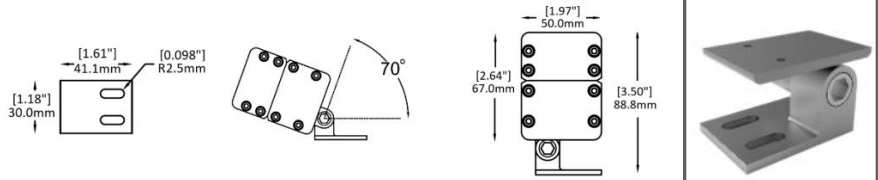

**-SATMSM**

Symmetric Louver for LUMBAR SW (Static White)

**-SATMASM**

Asymmetric Louver for LUMBAR SW (Static White)

**7 Mounting Accessories:**

**-SATMM1**

**-SATMM2**

**-SATM6**