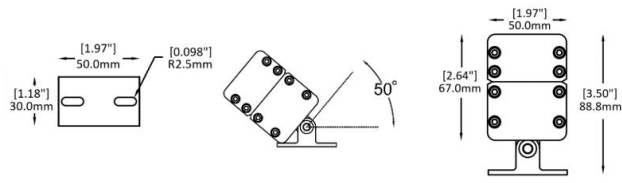

**BULLARD
BOLLARDS**
Think Bollard Think Bullard

**CODE:
BB-LMBMR-LE**

Fixture Type:

Project Name:

HOW TO ORDER:

CODE:

**Example:
CODE: BB-LMBNR-LE-SATM6-K27-
RAL91-DX-20-LMBMRSM-LMBMRM1**

**BB-LMBNR-LE-
SATM6-K27-RAL91-
DX-20-LMBMRSM-
LMBMRM1**

7 Mounting Accessories:

-SATMM3