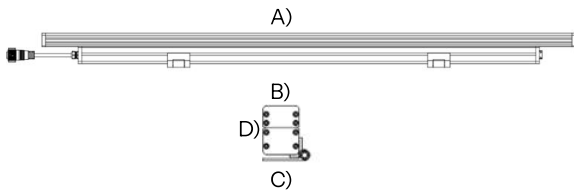

**BULLARD
BOLLARDS**
Think Bollard Think Bullard

**CODE:
BB-LMBMR-LE**

Fixture Type:

Project Name:

HOW TO ORDER:

CODE:

**Example:
CODE: BB-LMBNR-LE-SATM6-K27-
RAL91-DX-20-LMBMRSM-LMBMRM1**

**BB-LMBNR-LE-
SATM6-K27-RAL91-
DX-20-LMBMRSM-
LMBMRM1**

7 Mounting Accessories:

-SATMM3

-SATMM4

-SATMM5

-SATMM6

-SATM6

-SATM9

-SATM11

LED

IP66

IK08

Due to the dynamic nature of lighting products and the associated technologies, luminaire data on all specification sheets is subject to change at the discretion of Gordon Bullard LLC and associated companies.

THINK BOLLARD - THINK BULLARD

sales@gordonbullard.com / www.bullardbollards.com / 1-877-964-4646

991 South Gull Lake Dr Richland, MI 49083 USA