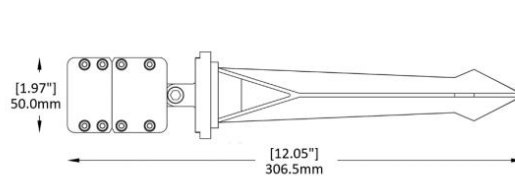

**BULLARD
BOLLARDS**
Think Bollard Think Bullard

**CODE:
BB-LMBMR-LE**

Fixture Type:

Project Name:

HOW TO ORDER:

CODE:

**Example:
CODE: BB-LMBNR-LE-SATM6-K27-
RAL91-DX-20-LMBMRSM-LMBMRM1**

**BB-LMBNR-LE-
SATM6-K27-RAL91-
DX-20-LMBMRSM-
LMBMRM1**

7 Mounting Accessories:

-SATMM3

-SATMM4

-SATMM5

-SATMM6

-SATM6

-SATM9

-SATM11

LED

IP66

IK08

Due to the dynamic nature of lighting products and the associated technologies, luminaire data on all specification sheets is subject to change at the discretion of Gordon Bullard LLC and associated companies.

THINK BOLLARD - THINK BULLARD

sales@gordonbullard.com / www.bullardbollards.com / 1-877-964-4646

991 South Gull Lake Dr Richland, MI 49083 USA