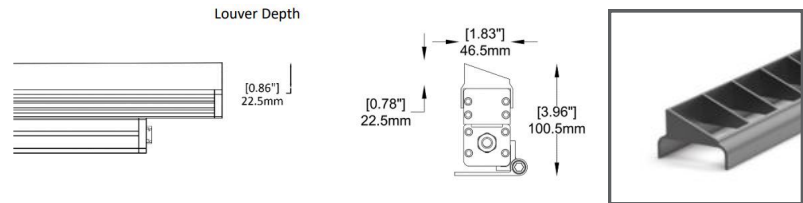

-SATMASM

Asymmetric Louver for LUMBAR SW (Static White)

7 Mounting Accessories:

-SATMM1