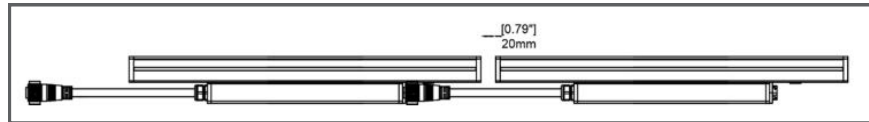

Fixture Type:

Project Name:

Notes:

HOW TO ORDER:

CODE:

**Example:**  
**CODE: BB-LMBNR-LE-SATM6-K27-RAL91-DX-20-LMBMRSM-LMBMRM1**

**BB-LMBNR-LE-SATM6-K27-RAL91-DX-20-LMBMRSM-LMBMRM1**

**10 Fixture Spacing & Cable Management**