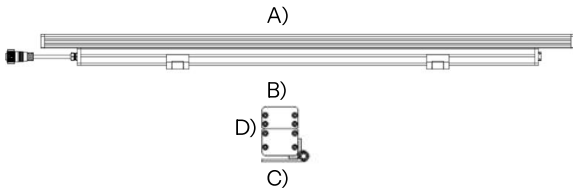

Fixture Type:

Project Name:

HOW TO ORDER:

CODE:

Example:

**CODE: BB-LMBNR-LE-SATM6-K27-
RAL91-DX-20-LMBMRSM-LMBMRM1**

**BB-LMBNR-LE-
SATM6-K27-RAL91-
DX-20-LMBMRSM-
LMBMRM1**

2

CCT:

-K27	2700K	-K40	4000K
-K30	3000K	-K65	6500K

3

Finish Options:

-RAL91	RAL9001 White	
-RAL90	RAL9006 Grey	
-RAL19	RAL9011 Black	
-RAL92	RAL9023 Dark Grey	

4

Dimming Options:

-DX	DMX
-RM	RDM

* LumiMax™ only available in RDM and DALI control
*Due to the quad chip configuration, the static white color temperature may vary by up to 10%

5

Optics:

-20	20°	-50	50°
-35	35°	-2040	20°X40°

-LMBMR6