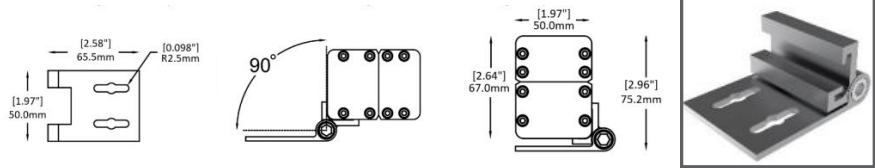

**-SATMSM**

Symmetric Louver for LUMBAR SW (Static White)

**-SATMASM**

Asymmetric Louver for LUMBAR SW (Static White)

**7 Mounting Accessories:**

**-SATMM1**

**-SATMM2**

**-SATM6**