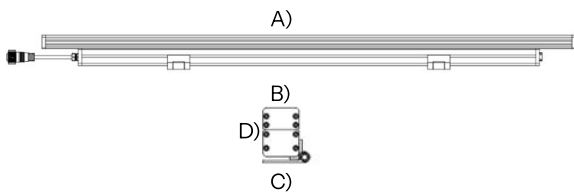

Fixture Type:

Project Name:

HOW TO ORDER:

CODE:

Example:
**CODE: BB-SATM-LE-SATM6-K27-
RAL91-DX-15-SATMSM-SATMM1**

**BB-SATM-LE-
SATM6-K27-
RAL91-DX-15-
SATMSM-SATMM1**

6 Anti-Glare Accessories:

-SATMSM

Symmetric Louver for LUMBAR SW (Static White)

-SATMASM

Asymmetric Louver for LUMBAR SW (Static White)

7 Mounting Accessories:

-SATMM1

-SATMM2

-SATM6

-SATM9

-SATM11

LED

IP66

IK08

Due to the dynamic nature of lighting products and the associated technologies, luminaire data on all specification sheets is subject to change at the discretion of Gordon Bullard LLC and associated companies.

THINK BOLLARD - THINK BULLARD

sales@gordonbullard.com / www.bullardbollards.com / 1-877-964-4646

991 South Gull Lake Dr Richland, MI 49083 USA