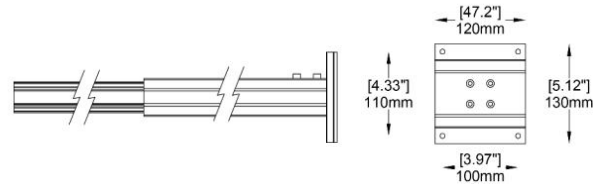

Fixture Type:

Project Name:

HOW TO ORDER:

CODE:

Example:
CODE: BB-SATM-LE-SATM6-K27-RAL91-DX-15-SATMSM-SATMM1

BB-SATM-LE-SATM6-K27-RAL91-DX-15-SATMSM-SATMM1

8 Mounting Accessories:

-SATMM3

-SATMM4

-SATMM5

-SATMM6

-SATM6

-SATM9

-SATM11

LED

IP66

IK08

Due to the dynamic nature of lighting products and the associated technologies, luminaire data on all specification sheets is subject to change at the discretion of Gordon Bullard LLC and associated companies.

THINK BOLLARD - THINK BULLARD

sales@gordonbullard.com / www.bullardbollards.com / 1-877-964-4646

991 South Gull Lake Dr Richland, MI 49083 USA