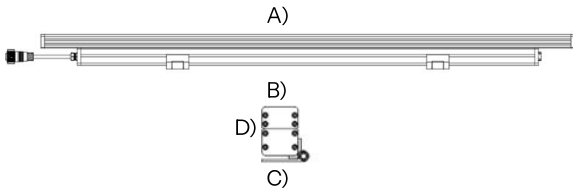

Fixture Type:

Project Name:

HOW TO ORDER:

CODE:

Example:

**CODE: BB-SATM-LE-SATM6-K27-
RAL91-DX-15-SATMSM-SATMM1**

**BB-SATM-LE-
SATM6-K27-
RAL91-DX-15-
SATMSM-SATMM1**

2

CCT:

-K2240 2200K-4000K

-K1860 1800K-6000K

3

Finish Options:

-RAL91 RAL9001 White

-RAL90 RAL9006 Grey

-RAL19 RAL9011 Black

-RAL92 RAL9023 Dark Grey

4

Dimming Options:

-DX -DMX

-RM -RDM

-DAL -DAL

*LumiMax™ only available in RDM and DALI control

5

Optics:

-15 15°

-30 30°

-60 60°

-2040 20°X40°

-SATM6