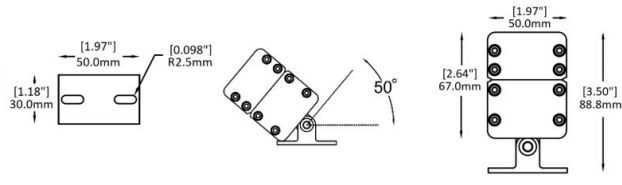

Fixture Type:

Project Name:

HOW TO ORDER:

CODE:

Example:
CODE: BB-SATM-LE-SATM6-K27-RAL91-DX-15-SATMSM-SATMM1

BB-SATM-LE-SATM6-K27-RAL91-DX-15-SATMSM-SATMM1

8 Mounting Accessories:

-SATMM3