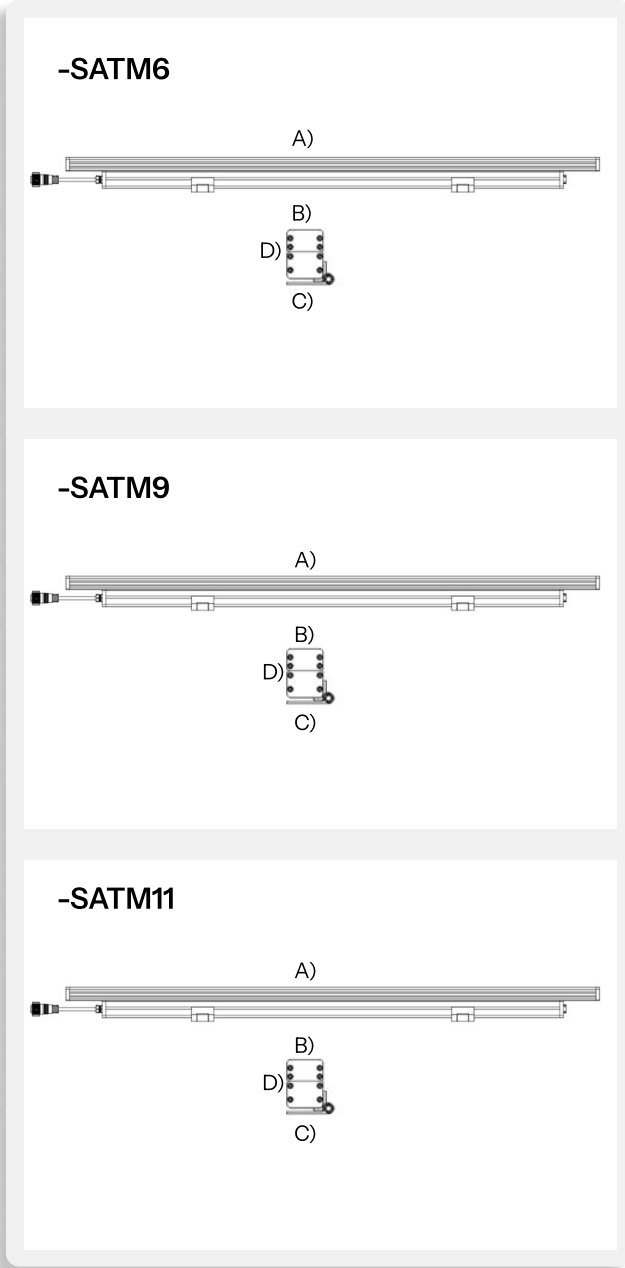

Fixture Type:

Project Name:

HOW TO ORDER:

CODE:

Example:
**CODE: BB-SATM-LE-SATM6-K27-
RAL91-DX-15-SATMSM-SATMM1**

**BB-SATM-LE-
SATM6-K27-
RAL91-DX-15-
SATMSM-SATMM1**

1 Models:

-SATM6

A) Length - L: 23.62" (60 cm)
B) Width - W: 1.65" (4.2 cm)
C) Base Width- BW: 2.57" (6.54 cm)
D) Height- H: 3.07" (7.8 cm)

LIGHT SOURCE:

LED | 20W | >2000 lumens

-SATM9

A) Length - L: 35.43" (90 cm)
B) Width - W: 1.65" (4.2 cm)
C) Base Width- BW: 2.57" (6.54 cm)
D) Height- H: 3.07" (7.8 cm)

LIGHT SOURCE:

LED | 30W | >3000 lumens

-SATM11

A) Length - L: 47.24" (120 cm)
B) Width - W: 1.65" (4.2 cm)
C) Base Width- BW: 2.57" (6.54 cm)
D) Height- H: 3.07" (7.8 cm)

LIGHT SOURCE:

LED | 40W | >4000 lumens

Due to the dynamic nature of lighting products and the associated technologies, luminaire data on all specification sheets is subject to change at the discretion of Gordon Bullard LLC and associated companies.

THINK BOLLARD - THINK BULLARD

sales@gordonbullard.com / www.bullardbollards.com / 1-877-964-4646

991 South Gull Lake Dr Richland, MI 49083 USA