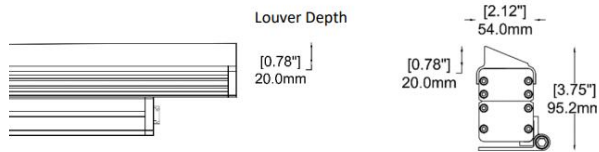

-SATMASM

Asymmetric Louver for LUMBAR SW (Static White)