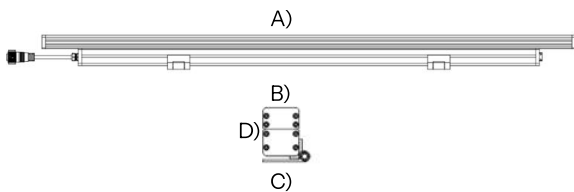

-SATM11

LED

IP66

IK08

Due to the dynamic nature of lighting products and the associated technologies, luminaire data on all specification sheets is subject to change at the discretion of Gordon Bullard LLC and associated companies.

THINK BOLLARD - THINK BULLARD

sales@gordonbullard.com / www.bullardbollards.com / 1-877-964-4646

991 South Gull Lake Dr Richland, MI 49083 USA