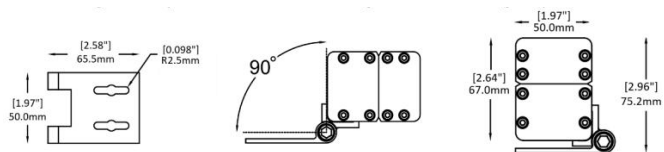

7 Mounting Accessories:

-SATMM1