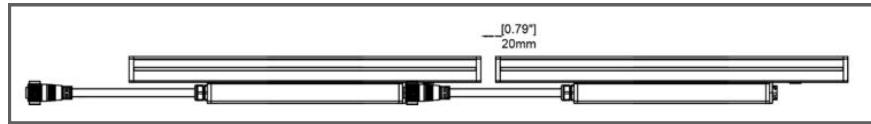

Fixture Type:

Project Name:

Notes:

HOW TO ORDER:

CODE:

Example:
**CODE: BB-SATM-LE-SATM6-K27-
RAL91-DX-15-SATMSM-SATMM1**

**BB-SATM-LE-
SATM6-K27-
RAL91-DX-15-
SATMSM-SATMM1**

11 Fixture Spacing & Cable Management

PARAMETER	SPECIFICATION
DEFAULT SPACING	NOMINAL 20MM (± TOLERANCE)
EXTENDED SPACING OPTIONS	1, USE STANDARD INTERLINK CABLE LENGTH (300MM, 2000MM, 6000MM)
	2, CUSTOMIZE INTERLINK CABLE LENGTH
	3, CUSTOMIZE LOOP-IN CABLE