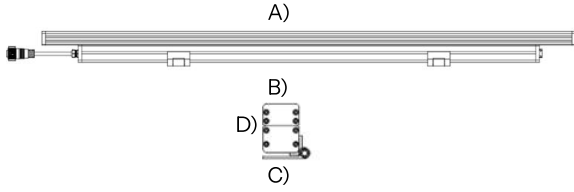

Fixture Type:

Project Name:

HOW TO ORDER:

CODE:

Example:
CODE: BB-SATM-LE-SATM6-K27-RAL91-DX-15-SATMSM-SATMM1

BB-SATM-LE-SATM6-K27-RAL91-DX-15-SATMSM-SATMM1

8 Mounting Accessories:

-SATMM3

-SATMM4

-SATMM5

-SATMM6

-SATM6

-SATM9

-SATM11

LED

IP66

IK08

Due to the dynamic nature of lighting products and the associated technologies, luminaire data on all specification sheets is subject to change at the discretion of Gordon Bullard LLC and associated companies.

THINK BOLLARD - THINK BULLARD

sales@gordonbullard.com / www.bullardbollards.com / 1-877-964-4646

991 South Gull Lake Dr Richland, MI 49083 USA