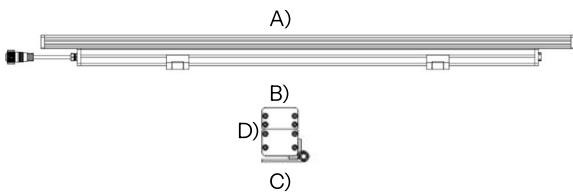

Fixture Type:

Project Name:

HOW TO ORDER:

CODE:

Example:

**CODE: BB-SATM-LE-SATM6-K27-
RAL91-DX-15-SATMSM-SATMM1**

**BB-SATM-LE-
SATM6-K27-
RAL91-DX-15-
SATMSM-SATMM1**

2

CCT:

-K2240 2200K-4000K

-K1860 1800K-6000K

3

Finish Options:

-RAL91 RAL9001 White

-RAL90 RAL9006 Grey

-RAL19 RAL9011 Black

-RAL92 RAL9023 Dark Grey

4

Dimming Options:

-DX -DMX

-RM -RDM

-DAL -DAL

*LumiMax™ only available in RDM and DALI control

5

Optics:

-15 15°

-30 30°

-60 60°

-2040 20°X40°

-SATM6

-SATM9

-SATM11

LED

IP66

IK08

Due to the dynamic nature of lighting products and the associated technologies, luminaire data on all specification sheets is subject to change at the discretion of Gordon Bullard LLC and associated companies.

THINK BOLLARD - THINK BULLARD

sales@gordonbullard.com / www.bullardbollards.com / 1-877-964-4646

991 South Gull Lake Dr Richland, MI 49083 USA