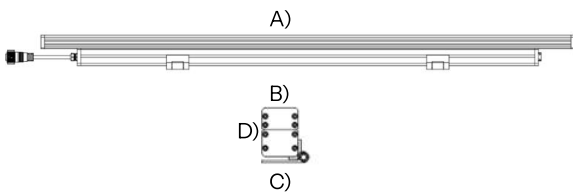

Fixture Type:

Project Name:

HOW TO ORDER:

CODE:

Example:

**CODE: BB-SATM-LE-SATM6-K27-
RAL91-DX-15-SATMSM-SATMM1**

**BB-SATM-LE-
SATM6-K27-
RAL91-DX-15-
SATMSM-SATMM1**

2

CCT:

-K2240 2200K-4000K

-K1860 1800K-6000K

3

Finish Options:

-RAL91 RAL9001 White

-RAL90 RAL9006 Grey

-RAL19 RAL9011 Black

-RAL92 RAL9023 Dark Grey

4

Dimming Options:

-DX -DMX

-RM -RDM

-DAL -DAL

*LumiMax™ only available in RDM and DALI control

5

Optics:

-15 15°

-30 30°

-60 60°

-2040 20°X40°

-SATM6

-SATM9

-SATM11

LED

IP66

IK08

Due to the dynamic nature of lighting products and the associated technologies, luminaire data on all specification sheets is subject to change at the discretion of Gordon Bullard LLC and associated companies.

THINK BOLLARD - THINK BULLARD

sales@gordonbullard.com / www.bullardbollards.com / 1-877-964-4646

991 South Gull Lake Dr Richland, MI 49083 USA