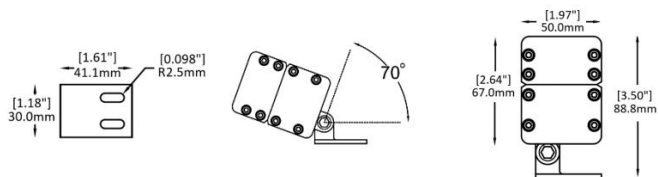

Fixture Type:

Project Name:

HOW TO ORDER:

CODE:

Example:
**CODE: BB-SATM-LE-SATM6-K27-
RAL91-DX-15-SATMSM-SATMM1**

**BB-SATM-LE-
SATM6-K27-
RAL91-DX-15-
SATMSM-SATMM1**

6 Anti-Glare Accessories:

-SATMSM

Symmetric Louver for LUMBAR SW (Static White)

-SATMASM

Asymmetric Louver for LUMBAR SW (Static White)

7 Mounting Accessories:

-SATMM1

-SATMM2

-SATM6

-SATM9

-SATM11

LED

IP66

IK08

Due to the dynamic nature of lighting products and the associated technologies, luminaire data on all specification sheets is subject to change at the discretion of Gordon Bullard LLC and associated companies.

THINK BOLLARD - THINK BULLARD

sales@gordonbullard.com / www.bullardbollards.com / 1-877-964-4646

991 South Gull Lake Dr Richland, MI 49083 USA