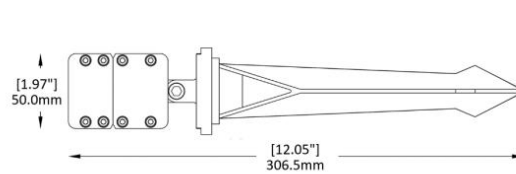

Fixture Type:

Project Name:

HOW TO ORDER:

CODE:

Example:
CODE: BB-SATM-LE-SATM6-K27-RAL91-DX-15-SATMSM-SATMM1

BB-SATM-LE-SATM6-K27-RAL91-DX-15-SATMSM-SATMM1

8 Mounting Accessories:

-SATMM3

-SATMM4

-SATMM5

-SATMM6

-SATM6

-SATM9

-SATM11

LED

IP66

IK08

Due to the dynamic nature of lighting products and the associated technologies, luminaire data on all specification sheets is subject to change at the discretion of Gordon Bullard LLC and associated companies.

THINK BOLLARD - THINK BULLARD

sales@gordonbullard.com / www.bullardbollards.com / 1-877-964-4646

991 South Gull Lake Dr Richland, MI 49083 USA