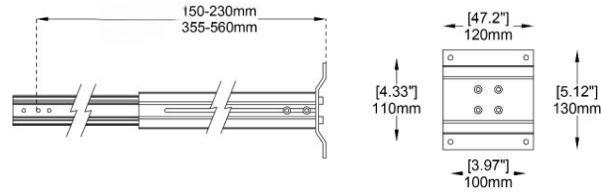

Fixture Type:

Project Name:

HOW TO ORDER:

CODE:

Example:
CODE: BB-SATM-LE-SATM6-K27-RAL91-DX-15-SATMSM-SATMM1

BB-SATM-LE-SATM6-K27-RAL91-DX-15-SATMSM-SATMM1

8 Mounting Accessories:

-SATMM3

-SATMM4

-SATMM5

-SATMM6

-SATM6

-SATM9

-SATM11

LED

IP66

IK08

Due to the dynamic nature of lighting products and the associated technologies, luminaire data on all specification sheets is subject to change at the discretion of Gordon Bullard LLC and associated companies.

THINK BOLLARD - THINK BULLARD

sales@gordonbullard.com / www.bullardbollards.com / 1-877-964-4646

991 South Gull Lake Dr Richland, MI 49083 USA