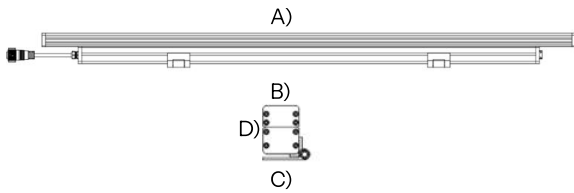

-SATM11

LED

IP66

IK08

Due to the dynamic nature of lighting products and the associated technologies, luminaire data on all specification sheets is subject to change at the discretion of Gordon Bullard LLC and associated companies.

THINK BOLLARD - THINK BULLARD

sales@gordonbullard.com / www.bullardbollards.com / 1-877-964-4646

991 South Gull Lake Dr Richland, MI 49083 USA