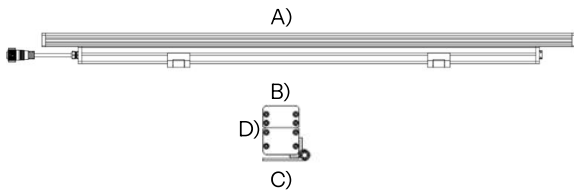

Fixture Type:

Project Name:

HOW TO ORDER:

CODE:

Example:
CODE: BB-SATM-LE-SATM6-K27-RAL91-DX-15-SATMSM-SATMM1

BB-SATM-LE-SATM6-K27-RAL91-DX-15-SATMSM-SATMM1

8 Mounting Accessories:

-SATMM3

-SATMM4

-SATMM5

-SATMM6

-SATM6

-SATM9

-SATM11

LED

IP66

IK08

Due to the dynamic nature of lighting products and the associated technologies, luminaire data on all specification sheets is subject to change at the discretion of Gordon Bullard LLC and associated companies.

THINK BOLLARD - THINK BULLARD

sales@gordonbullard.com / www.bullardbollards.com / 1-877-964-4646

991 South Gull Lake Dr Richland, MI 49083 USA