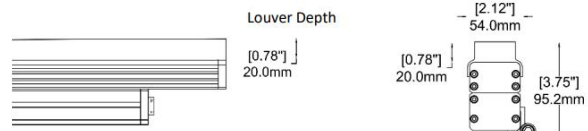

Fixture Type:

Project Name:

HOW TO ORDER:

CODE:

Example:
**CODE: BB-SATM-LE-SATM6-K27-
RAL91-DX-15-SATMSM-SATMM1**

**BB-SATM-LE-
SATM6-K27-
RAL91-DX-15-
SATMSM-SATMM1**

6 Anti-Glare Accessories:

-SATMSM

Symmetric Louver for LUMBAR SW (Static White)