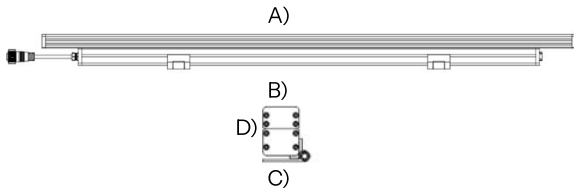

Fixture Type:

Project Name:

HOW TO ORDER:

CODE:

Example:
**CODE: BB-SATM-LE-SATM6-K27-
RAL91-DX-15-SATMSM-SATMM1**

**BB-SATM-LE-
SATM6-K27-
RAL91-DX-15-
SATMSM-SATMM1**

6 Anti-Glare Accessories:

-SATMSM

Symmetric Louver for LUMBAR SW (Static White)

-SATMASM

Asymmetric Louver for LUMBAR SW (Static White)

7 Mounting Accessories:

-SATMM1

-SATMM2

-SATM6

-SATM9

-SATM11

LED

IP66

IK08

Due to the dynamic nature of lighting products and the associated technologies, luminaire data on all specification sheets is subject to change at the discretion of Gordon Bullard LLC and associated companies.

THINK BOLLARD - THINK BULLARD

sales@gordonbullard.com / www.bullardbollards.com / 1-877-964-4646

991 South Gull Lake Dr Richland, MI 49083 USA