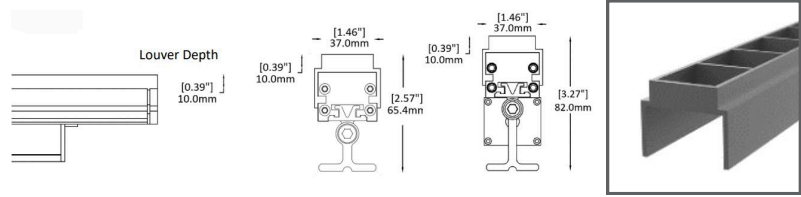

-LMBSSM

Symmetric Louver for SPECTRABAR S