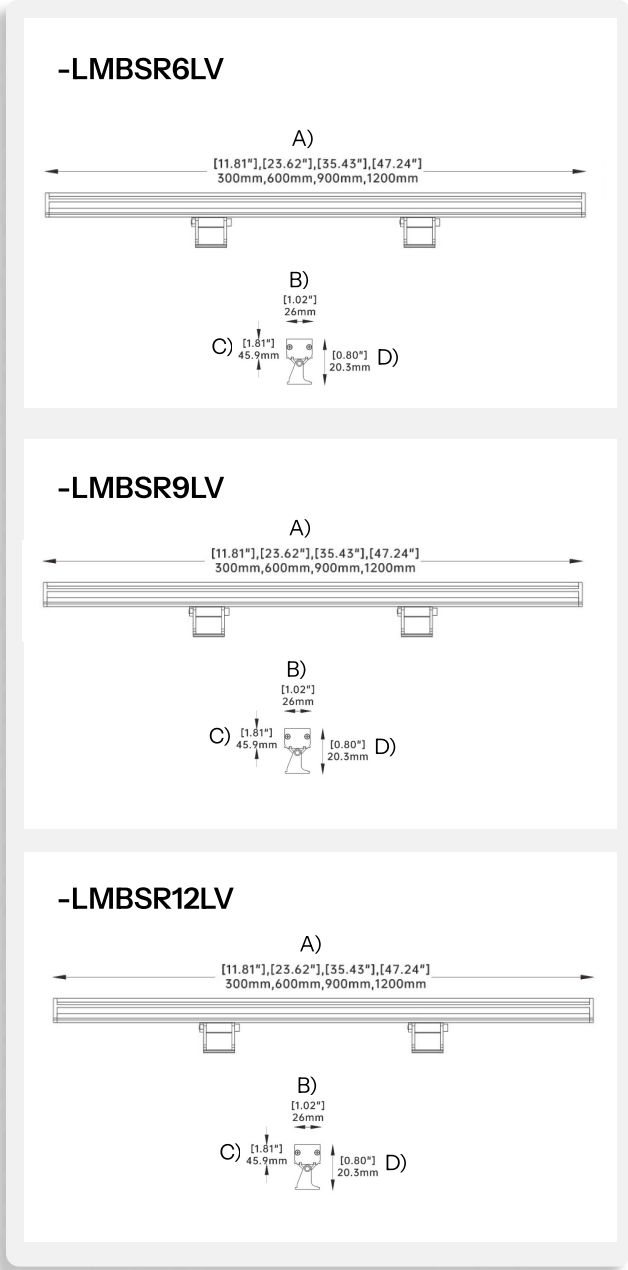

Fixture Type:

Project Name:

HOW TO ORDER:

CODE:

Example:
CODE: BB-7170-ML-S-K27-T-NON

**BB-7170-ML-S-
K27-T-NON**

1

Models Low Voltage:

-LMBS6LV

- A) Length - L: 23.62" (60 cm)
- B) Width - W: 1.30" (3.3 cm)
- C) Height1- H1: 1.12" (2.85 cm)
- D) Height2- H2: 0.80" (2.03 cm)

LIGHT SOURCE:

LED | 12W

-LMBS9LV

- A) Length - L: 23.62" (60 cm)
- B) Width - W: 1.30" (3.3 cm)
- C) Height1- H1: 1.12" (2.85 cm)
- D) Height2- H2: 0.80" (2.03 cm)

LIGHT SOURCE:

LED | 18W

-LMBS12LV

- A) Length - L: 23.62" (60 cm)
- B) Width - W: 1.30" (3.3 cm)
- C) Height1- H1: 1.12" (2.85 cm)
- D) Height2- H2: 0.80" (2.03 cm)

LIGHT SOURCE:

LED | 24W

Due to the dynamic nature of lighting products and the associated technologies, luminaire data on all specification sheets is subject to change at the discretion of Gordon Bullard LLC and associated companies.

THINK BOLLARD - THINK BULLARD

sales@gordonbullard.com / www.bullardbollards.com / 1-877-964-4646
991 South Gull Lake Dr Richland, MI 49083 USA