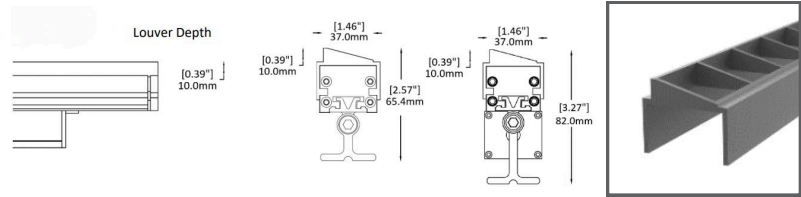

-LMBSASM

Asymmetric Louver for SPECTRABAR S

Due to the dynamic nature of lighting products and the associated technologies, luminaire data on all specification sheets is subject to change at the discretion of Gordon Bullard LLC and associated companies.

THINK BOLLARD - THINK BULLARD

sales@gordonbullard.com / www.bullardbollards.com / 1-877-964-4646

991 South Gull Lake Dr Richland, MI 49083 USA