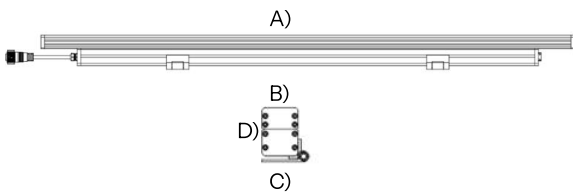

Fixture Type:

Project Name:

HOW TO ORDER:

CODE:

Example:

CODE: BB-SPB-LE-SPB6-K27-RAL91-DX-13-SPBSM-SPBM1

**BB-SPB-LE-
SPB6-K27-
RAL91-DX-13-
SPBSM-SPBM1**

2

CCT:

-K27	2700K	-K40	4000K
-K30	3000K	-K65	6500K

3

Finish Options:

-RAL91	RAL9001 White	
-RAL90	RAL9006 Grey	
-RAL19	RAL9011 Black	
-RAL92	RAL9023 Dark Grey	

4

Dimming Options:

-DX	DMX
-RM	RDM

* LumiMax™ only available in RDM control

5

Optics:

-13	13°	-30	30°
-20	20°	-25	20°X50°

-SPB6

-SPB9

-SPB11

LED

IP66

IK08

Due to the dynamic nature of lighting products and the associated technologies, luminaire data on all specification sheets is subject to change at the discretion of Gordon Bullard LLC and associated companies.

THINK BOLLARD - THINK BULLARD

sales@gordonbullard.com / www.bullardbollards.com / 1-877-964-4646

991 South Gull Lake Dr Richland, MI 49083 USA