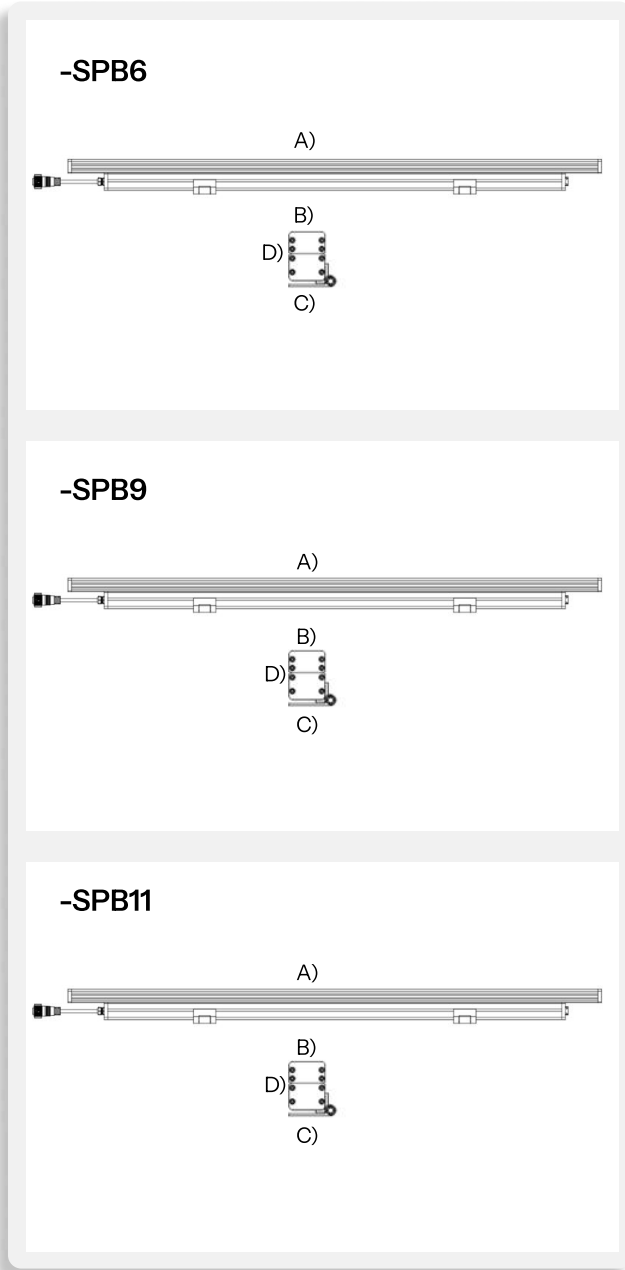

CODE: BB-SPB-LE-SPB6-K27-RAL91-DX-13-SPBSM-SPBM1

**BB-SPB-LE-
SPB6-K27-
RAL91-DX-13-
SPBSM-SPBM1**

1

Models:

-SPB6

- A) Length - L: 23.98" (60.9 cm)
- B) Width - W: 1.97" (5 cm)
- C) Base Width- BW: 2.58" (6.55 cm)
- D) Height- H: 2.96" (7.52 cm)

LIGHT SOURCE:

LED | 30W | >3000 lumens

-SPB9

- A) Length - L: 35.59" (90.4 cm)
- B) Width - W: 1.97" (5 cm)
- C) Base Width- BW: 2.58" (6.55 cm)
- D) Height- H: 2.96" (7.52 cm)

LIGHT SOURCE:

LED | 45W | >4500 lumens

-SPB11

- A) Length - L: 47.01" (119.4 cm)
- B) Width - W: 1.97" (5 cm)
- C) Base Width- BW: 2.58" (6.55 cm)
- D) Height- H: 2.96" (7.52 cm)

LIGHT SOURCE:

LED | 60W | >6000 lumens

Due to the dynamic nature of lighting products and the associated technologies, luminaire data on all specification sheets is subject to change at the discretion of Gordon Bullard LLC and associated companies.