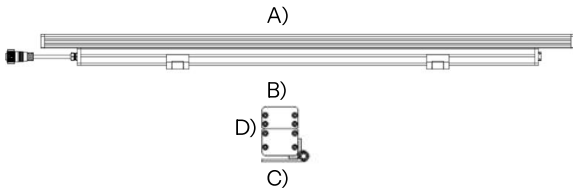

Fixture Type:

Project Name:

HOW TO ORDER:

CODE:

Example:

CODE: BB-SPB-LE-SPB6-K27-RAL91-DX-13-SPBSM-SPBM1

**BB-SPB-LE-
SPB6-K27-
RAL91-DX-13-
SPBSM-SPBM1**

2

CCT:

-K27	2700K	-K40	4000K
-K30	3000K	-K65	6500K

3

Finish Options:

-RAL91	RAL9001 White	
-RAL90	RAL9006 Grey	
-RAL19	RAL9011 Black	
-RAL92	RAL9023 Dark Grey	

4

Dimming Options:

-DX	DMX
-RM	RDM

* LumiMax™ only available in RDM control

5

Optics:

-13	13°	-30	30°
-20	20°	-25	20°X50°

-SPB6