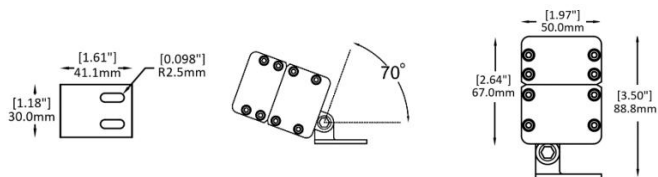

Fixture Type:

Project Name:

HOW TO ORDER:

CODE:

Example:

CODE: BB-SPB-LE-SPB6-K27-RAL91-DX-13-SPBSM-SPBM1

**BB-SPB-LE-
SPB6-K27-
RAL91-DX-13-
SPBSM-SPBM1**

6

Anti-Glare Accessories:

-SPBSM

Symmetric Louver for LUMBAR SW (Static White)

-SPBASM

Asymmetric Louver for LUMBAR SW (Static White)

6

Mounting Accessories:

-SPBM1

-SPBM2

-SPB6

-SPB9

-SPB11

LED

IP66

IK08

Due to the dynamic nature of lighting products and the associated technologies, luminaire data on all specification sheets is subject to change at the discretion of Gordon Bullard LLC and associated companies.

THINK BOLLARD - THINK BULLARD

sales@gordonbullard.com / www.bullardbollards.com / 1-877-964-4646

991 South Gull Lake Dr Richland, MI 49083 USA