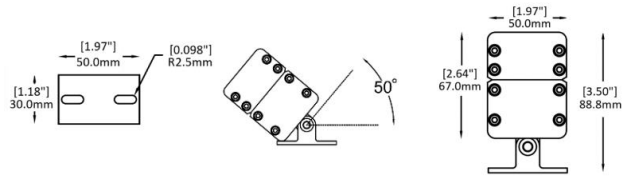

**BULLARD
BOLLARDS**
Think Bollard Think Bullard

**CODE:
BB-SPB-LE**

Fixture Type:

Project Name:

HOW TO ORDER:

CODE:

**Example:
CODE: BB-SPB-LE-SPB6-K27-RAL91-
DX-13-SPBSM-SPBM1**

**BB-SPB-LE-
SPB6-K27-
RAL91-DX-13-
SPBSM-SPBM1**

6 Mounting Accessories:

-SPBM3