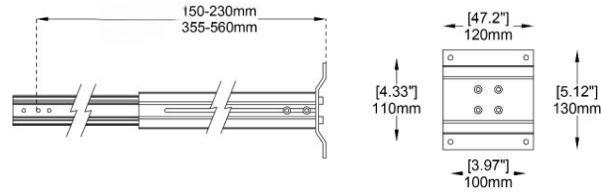

**BULLARD
BOLLARDS**
Think Bollard Think Bullard

**CODE:
BB-SPB-LE**

Fixture Type:

Project Name:

HOW TO ORDER:

CODE:

**Example:
CODE: BB-SPB-LE-SPB6-K27-RAL91-
DX-13-SPBSM-SPBM1**

**BB-SPB-LE-
SPB6-K27-
RAL91-DX-13-
SPBSM-SPBM1**

6 Mounting Accessories:

-SPBM3

-SPBM4

-SPBM5

-SPBM6

-SPB6

-SPB9

-SPB11

LED

IP66

IK08

Due to the dynamic nature of lighting products and the associated technologies, luminaire data on all specification sheets is subject to change at the discretion of Gordon Bullard LLC and associated companies.

THINK BOLLARD - THINK BULLARD

sales@gordonbullard.com / www.bullardbollards.com / 1-877-964-4646

991 South Gull Lake Dr Richland, MI 49083 USA