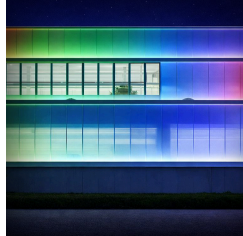

RELATED PRODUCTS:

Part Number:

BB-SPB-LE

Part Number: