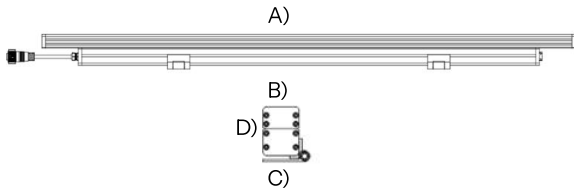

Fixture Type:

Project Name:

HOW TO ORDER:

CODE:

Example:

CODE: BB-SPB-LE-SPB6-K27-RAL91-DX-13-SPBSM-SPBM1

**BB-SPB-LE-
SPB6-K27-
RAL91-DX-13-
SPBSM-SPBM1**

6

Anti-Glare Accessories:

-SPBSM

Symmetric Louver for LUMBAR SW (Static White)

-SPBASM

Asymmetric Louver for LUMBAR SW (Static White)

6

Mounting Accessories:

-SPBM1

-SPBM2

-SPB6

-SPB9

-SPB11

LED

IP66

IK08

Due to the dynamic nature of lighting products and the associated technologies, luminaire data on all specification sheets is subject to change at the discretion of Gordon Bullard LLC and associated companies.

THINK BOLLARD - THINK BULLARD

sales@gordonbullard.com / www.bullardbollards.com / 1-877-964-4646

991 South Gull Lake Dr Richland, MI 49083 USA