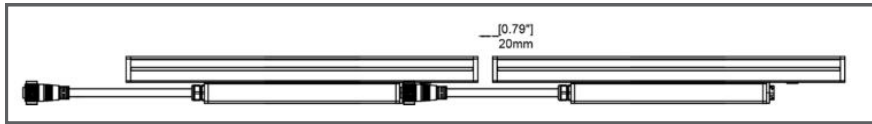

6 Fixture Spacing & Cable Management

PARAMETER	SPECIFICATION
DEFAULT SPACING	NOMINAL 20MM (± TOLERANCE)
EXTENDED SPACING OPTIONS	1, USE STANDARD INTERLINK CABLE LENGTH (300MM, 2000MM, 6000MM)
	2, CUSTOMIZE INTERLINK CABLE LENGTH
	3, CUSTOMIZE LOOP-IN CABLE