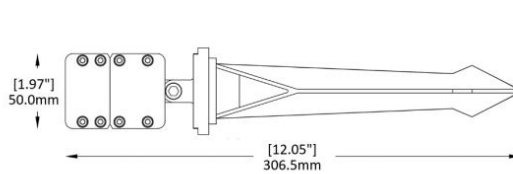

**BULLARD
BOLLARDS**
Think Bollard Think Bullard

**CODE:
BB-SPB-LE**

Fixture Type:

Project Name:

HOW TO ORDER:

CODE:

**Example:
CODE: BB-SPB-LE-SPB6-K27-RAL91-
DX-13-SPBSM-SPBM1**

**BB-SPB-LE-
SPB6-K27-
RAL91-DX-13-
SPBSM-SPBM1**

6 Mounting Accessories:

-SPBM3

-SPBM4

-SPBM5

-SPBM6

-SPB6

-SPB9

-SPB11

LED

IP66

IK08

Due to the dynamic nature of lighting products and the associated technologies, luminaire data on all specification sheets is subject to change at the discretion of Gordon Bullard LLC and associated companies.

THINK BOLLARD - THINK BULLARD

sales@gordonbullard.com / www.bullardbollards.com / 1-877-964-4646

991 South Gull Lake Dr Richland, MI 49083 USA