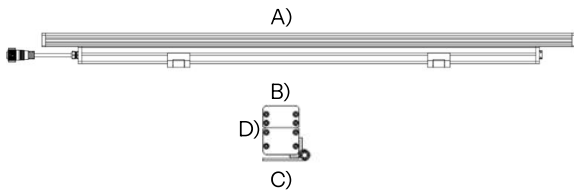

**BULLARD
BOLLARDS**
Think Bollard Think Bullard

**CODE:
BB-SPB-LE**

Fixture Type:

Project Name:

HOW TO ORDER:

CODE:

**Example:
CODE: BB-SPB-LE-SPB6-K27-RAL91-
DX-13-SPBSM-SPBM1**

**BB-SPB-LE-
SPB6-K27-
RAL91-DX-13-
SPBSM-SPBM1**

6 Mounting Accessories:

-SPBM3

-SPBM4

-SPBM5

-SPBM6

-SPB6

-SPB9

-SPB11

LED

IP66

IK08

Due to the dynamic nature of lighting products and the associated technologies, luminaire data on all specification sheets is subject to change at the discretion of Gordon Bullard LLC and associated companies.

THINK BOLLARD - THINK BULLARD

sales@gordonbullard.com / www.bullardbollards.com / 1-877-964-4646

991 South Gull Lake Dr Richland, MI 49083 USA