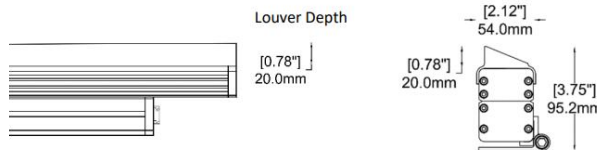

-SPBASM

Asymmetric Louver for LUMBAR SW (Static White)