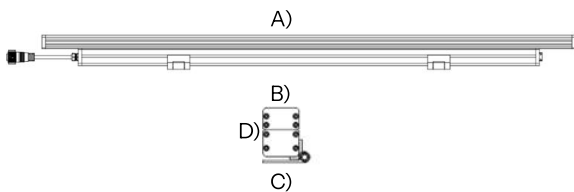

Fixture Type:

Project Name:

HOW TO ORDER:

CODE:

Example:

CODE: BB-SPB-LE-SPB6-K27-RAL91-DX-13-SPBSM-SPBM1

**BB-SPB-LE-
SPB6-K27-
RAL91-DX-13-
SPBSM-SPBM1**

6

Anti-Glare Accessories:

-SPBSM

Symmetric Louver for LUMBAR SW (Static White)

-SPBASM

Asymmetric Louver for LUMBAR SW (Static White)

6

Mounting Accessories:

-SPBM1

-SPBM2

-SPB6

-SPB9

-SPB11

LED

IP66

IK08

Due to the dynamic nature of lighting products and the associated technologies, luminaire data on all specification sheets is subject to change at the discretion of Gordon Bullard LLC and associated companies.

THINK BOLLARD - THINK BULLARD

sales@gordonbullard.com / www.bullardbollards.com / 1-877-964-4646

991 South Gull Lake Dr Richland, MI 49083 USA