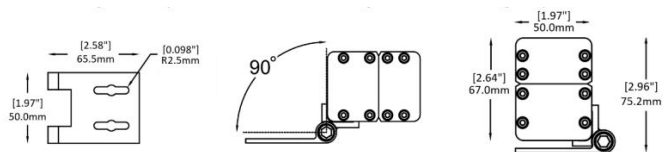

6

Mounting Accessories:

-SPBM1