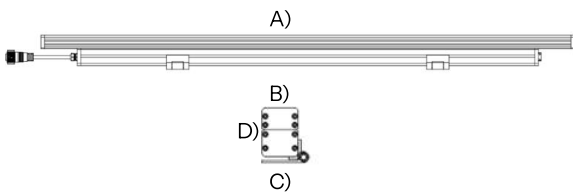

Fixture Type:

Project Name:

HOW TO ORDER:

CODE:

Example:

CODE: BB-SPB-LE-SPB6-K27-RAL91-DX-13-SPBSM-SPBM1

**BB-SPB-LE-
SPB6-K27-
RAL91-DX-13-
SPBSM-SPBM1**

2

CCT:

-K27	2700K	-K40	4000K
-K30	3000K	-K65	6500K

3

Finish Options:

-RAL91	RAL9001 White	
-RAL90	RAL9006 Grey	
-RAL19	RAL9011 Black	
-RAL92	RAL9023 Dark Grey	

4

Dimming Options:

-DX	DMX
-RM	RDM

* LumiMax™ only available in RDM control

5

Optics:

-13	13°	-30	30°
-20	20°	-25	20°X50°

-SPB6

-SPB9

-SPB11

LED

IP66

IK08

Due to the dynamic nature of lighting products and the associated technologies, luminaire data on all specification sheets is subject to change at the discretion of Gordon Bullard LLC and associated companies.

THINK BOLLARD - THINK BULLARD

sales@gordonbullard.com / www.bullardbollards.com / 1-877-964-4646

991 South Gull Lake Dr Richland, MI 49083 USA