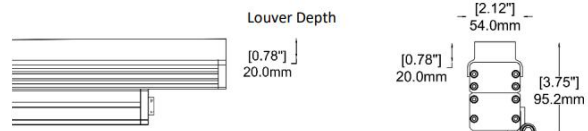

Fixture Type:

Project Name:

HOW TO ORDER:

CODE:

Example:

CODE: BB-SPB-LE-SPB6-K27-RAL91-DX-13-SPBSM-SPBM1

**BB-SPB-LE-
SPB6-K27-
RAL91-DX-13-
SPBSM-SPBM1**

6

Anti-Glare Accessories:

-SPBSM

Symmetric Louver for LUMBAR SW (Static White)