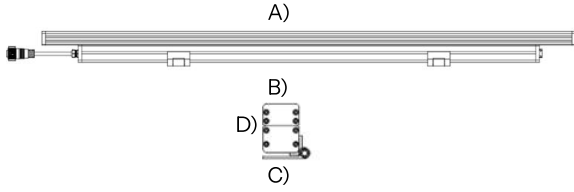

**BULLARD
BOLLARDS**
Think Bollard Think Bullard

**CODE:
BB-SPB-LE**

Fixture Type:

Project Name:

HOW TO ORDER:

CODE:

**Example:
CODE: BB-SPB-LE-SPB6-K27-RAL91-
DX-13-SPBSM-SPBM1**

**BB-SPB-LE-
SPB6-K27-
RAL91-DX-13-
SPBSM-SPBM1**

6 Mounting Accessories:

-SPBM3

-SPBM4

-SPBM5

-SPBM6

-SPB6

-SPB9

-SPB11

LED

IP66

IK08

Due to the dynamic nature of lighting products and the associated technologies, luminaire data on all specification sheets is subject to change at the discretion of Gordon Bullard LLC and associated companies.

THINK BOLLARD - THINK BULLARD

sales@gordonbullard.com / www.bullardbollards.com / 1-877-964-4646

991 South Gull Lake Dr Richland, MI 49083 USA