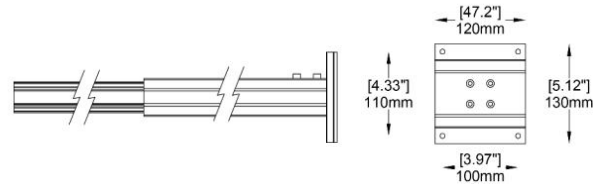

**BULLARD
BOLLARDS**
Think Bollard Think Bullard

**CODE:
BB-SPB-LE**

Fixture Type:

Project Name:

HOW TO ORDER:

CODE:

**Example:
CODE: BB-SPB-LE-SPB6-K27-RAL91-
DX-13-SPBSM-SPBM1**

**BB-SPB-LE-
SPB6-K27-
RAL91-DX-13-
SPBSM-SPBM1**

6 Mounting Accessories:

-SPBM3

-SPBM4

-SPBM5

-SPBM6

-SPB6

-SPB9

-SPB11

LED

IP66

IK08

Due to the dynamic nature of lighting products and the associated technologies, luminaire data on all specification sheets is subject to change at the discretion of Gordon Bullard LLC and associated companies.

THINK BOLLARD - THINK BULLARD

sales@gordonbullard.com / www.bullardbollards.com / 1-877-964-4646

991 South Gull Lake Dr Richland, MI 49083 USA