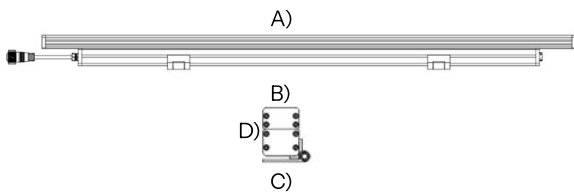

Fixture Type:

Project Name:

HOW TO ORDER:

CODE:

Example:

CODE: BB-SPB-LE-SPB6-K27-RAL91-DX-13-SPBSM-SPBM1

**BB-SPB-LE-
SPB6-K27-
RAL91-DX-13-
SPBSM-SPBM1**

6

Anti-Glare Accessories:

-SPBSM

Symmetric Louver for LUMBAR SW (Static White)

-SPBASM

Asymmetric Louver for LUMBAR SW (Static White)

6

Mounting Accessories:

-SPBM1

-SPBM2

-SPB6

-SPB9

-SPB11

LED

IP66

IK08

Due to the dynamic nature of lighting products and the associated technologies, luminaire data on all specification sheets is subject to change at the discretion of Gordon Bullard LLC and associated companies.

THINK BOLLARD - THINK BULLARD

sales@gordonbullard.com / www.bullardbollards.com / 1-877-964-4646

991 South Gull Lake Dr Richland, MI 49083 USA