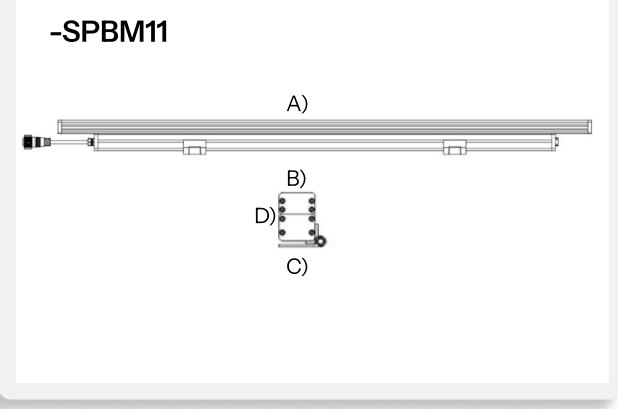

Fixture Type:

Project Name:

HOW TO ORDER:

CODE:

Example:
**CODE: BB-SPBM-LE-SPBM6-K27-
RAL91-DX-15-SPBMSM-SPBMM1**

**BB-SPBM-LE-
SPBM6-K27-
RAL91-DX-15-
SPBMSM-SPBMM1**

7 Mounting Accessories:

Due to the dynamic nature of lighting products and the associated technologies, luminaire data on all specification sheets is subject to change at the discretion of Gordon Bullard LLC and associated companies.