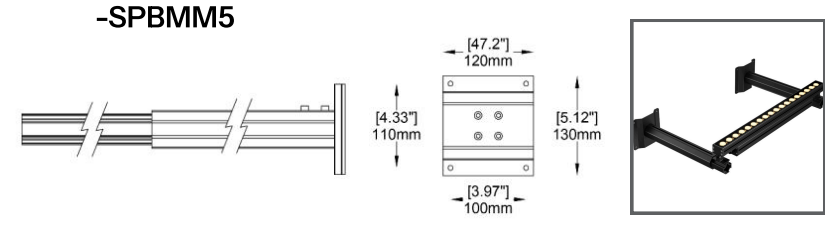

Fixture Type:

Project Name:

HOW TO ORDER:

CODE:

Example:
**CODE: BB-SPBM-LE-SPBM6-K27-
RAL91-DX-15-SPBMSM-SPBMM1**

**BB-SPBM-LE-
SPBM6-K27-
RAL91-DX-15-
SPBMSM-SPBMM1**

7 Mounting Accessories:

Due to the dynamic nature of lighting products and the associated technologies, luminaire data on all specification sheets is subject to change at the discretion of Gordon Bullard LLC and associated companies.