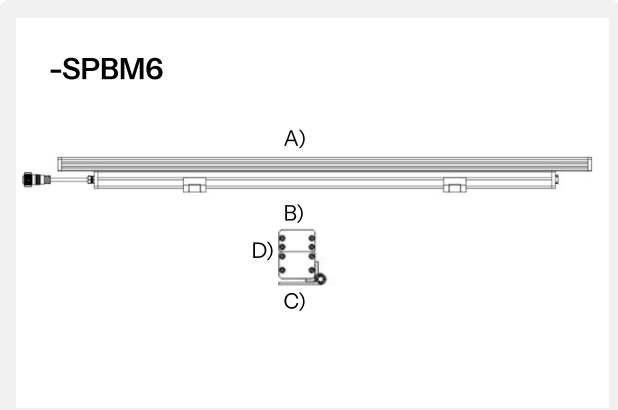

Fixture Type:

Project Name:

HOW TO ORDER:

CODE:

Example:
**CODE: BB-SPBM-LE-SPBM6-K27-
RAL91-DX-15-SPBMSM-SPBMM1**

**BB-SPBM-LE-
SPBM6-K27-
RAL91-DX-15-
SPBMSM-SPBMM1**

7 Mounting Accessories:

Due to the dynamic nature of lighting products and the associated technologies, luminaire data on all specification sheets is subject to change at the discretion of Gordon Bullard LLC and associated companies.