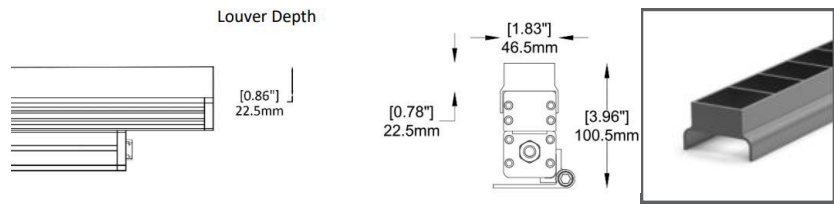

Fixture Type:

Project Name:

HOW TO ORDER:

CODE:

**Example:
CODE: BB-SPBM-LE-SPBM6-K27-
RAL91-DX-15-SPBMSM-SPBMM1**

**BB-SPBM-LE-
SPBM6-K27-
RAL91-DX-15-
SPBMSM-SPBMM1**

6 Anti-Glare Accessories:

-SPBMSM

Symmetric Louver for LUMBAR SW (Static White)