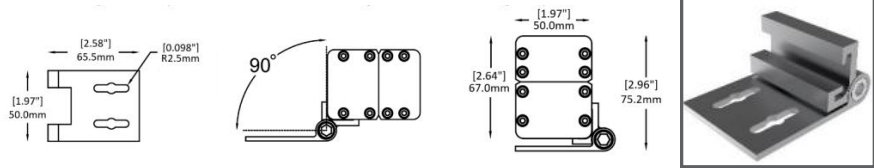

7 Mounting Accessories:

-SPBMM1