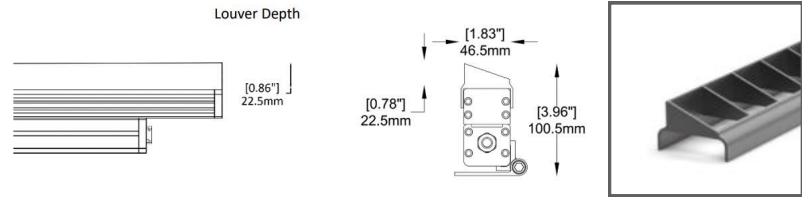

-SPBAMSM

Asymmetric Louver for LUMBAR SW (Static White)