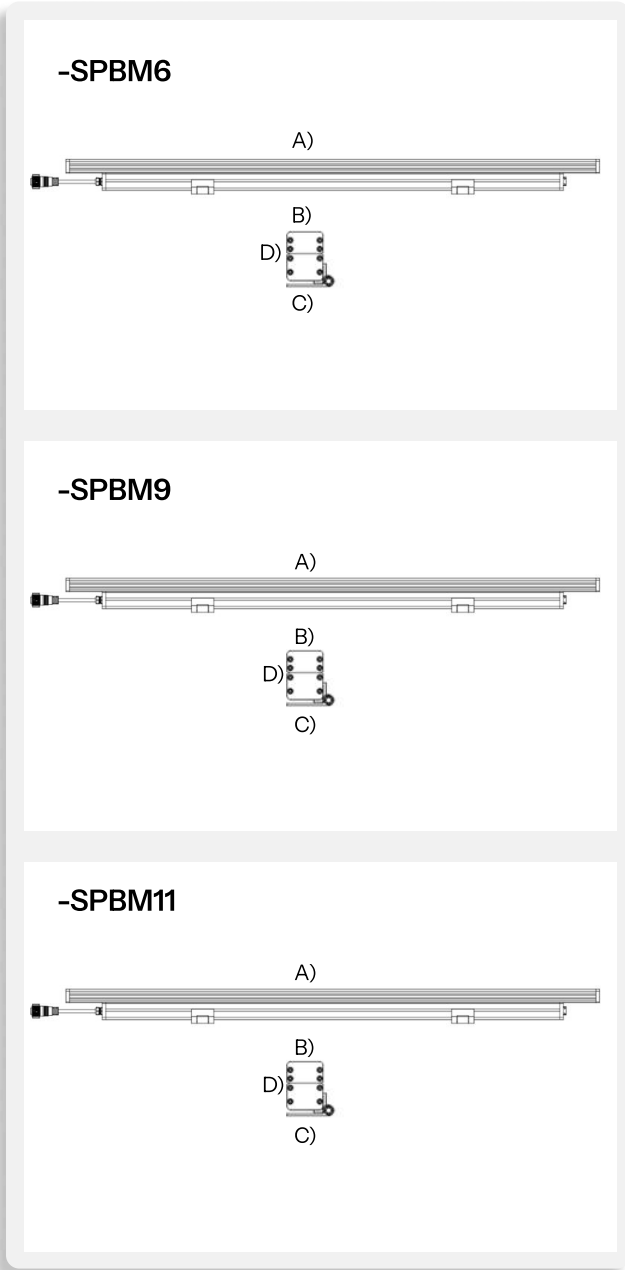

**CODE: BB-SPBM-LE-SPBM6-K27-
RAL91-DX-15-SPBMSM-SPBMM1**

**BB-SPBM-LE-
SPBM6-K27-
RAL91-DX-15-
SPBMSM-SPBMM1**

1

Models:

-SPBM6

- A) Length - L: 23.62" (60 cm)
- B) Width - W: 1.65" (4.2 cm)
- C) Base Width- BW: 2.57" (6.54 cm)
- D) Height- H: 3.07" (7.8 cm)

LIGHT SOURCE:

LED | 20W | >2000 lumens

-SPBM9

- A) Length - L: 35.43" (90 cm)
- B) Width - W: 1.65" (4.2 cm)
- C) Base Width- BW: 2.57" (6.54 cm)
- D) Height- H: 3.07" (7.8 cm)

LIGHT SOURCE:

LED | 20W | >2000 lumens

-SPBM11

- A) Length - L: 47.24" (120 cm)
- B) Width - W: 1.65" (4.2 cm)
- C) Base Width- BW: 2.57" (6.54 cm)
- D) Height- H: 3.07" (7.8 cm)

LIGHT SOURCE:

LED | 40W | >4000 lumens

Due to the dynamic nature of lighting products and the associated technologies, luminaire data on all specification sheets is subject to change at the discretion of Gordon Bullard LLC and associated companies.