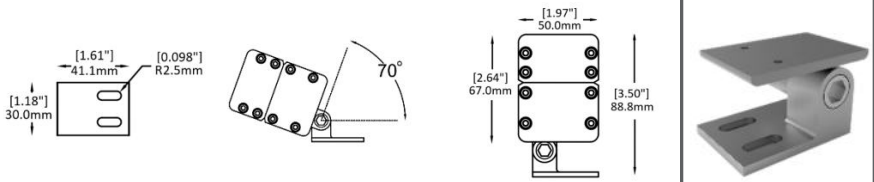

-SPBMM2

-SPBM6

-SPBM9

-SPBM11

Due to the dynamic nature of lighting products and the associated technologies, luminaire data on all specification sheets is subject to change at the discretion of Gordon Bullard LLC and associated companies.

THINK BOLLARD - THINK BULLARD

sales@gordonbullard.com / www.bullardbollards.com / 1-877-964-4646

991 South Gull Lake Dr Richland, MI 49083 USA