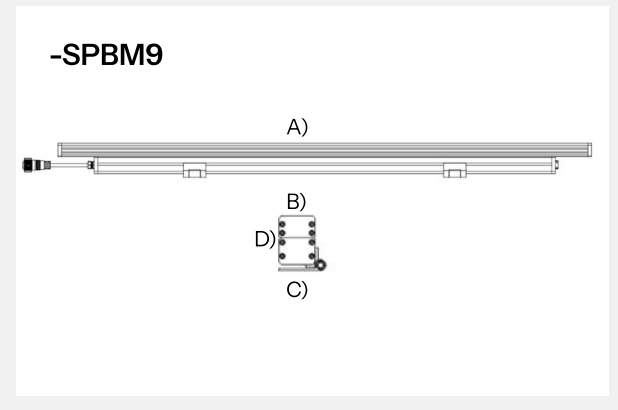

**BULLARD
BOLLARDS**
Think Bollard Think Bullard

**CODE:
BB-SPBM-LE**

Fixture Type:

Project Name:

HOW TO ORDER:

CODE:

Example:
**CODE: BB-SPBM-LE-SPBM6-K27-
RAL91-DX-15-SPBMSM-SPBMM1**

**BB-SPBM-LE-
SPBM6-K27-
RAL91-DX-15-
SPBMSM-SPBMM1**

7 Mounting Accessories:

Due to the dynamic nature of lighting products and the associated technologies, luminaire data on all specification sheets is subject to change at the discretion of Gordon Bullard LLC and associated companies.

THINK BOLLARD - THINK BULLARD

sales@gordonbullard.com / www.bullardbollards.com / 1-877-964-4646

991 South Gull Lake Dr Richland, MI 49083 USA