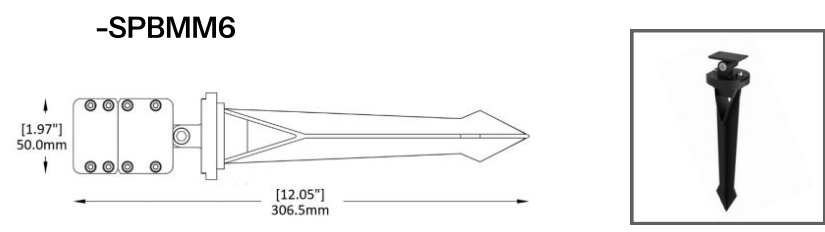

Fixture Type:

Project Name:

HOW TO ORDER:

CODE:

Example:
**CODE: BB-SPBM-LE-SPBM6-K27-
RAL91-DX-15-SPBMSM-SPBMM1**

**BB-SPBM-LE-
SPBM6-K27-
RAL91-DX-15-
SPBMSM-SPBMM1**

7 Mounting Accessories:

Due to the dynamic nature of lighting products and the associated technologies, luminaire data on all specification sheets is subject to change at the discretion of Gordon Bullard LLC and associated companies.