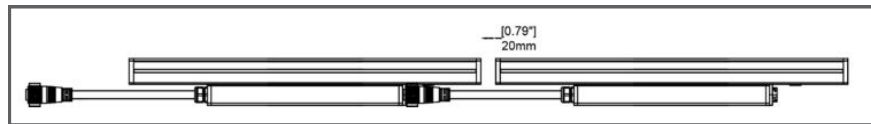

10 Fixture Spacing & Cable Management

PARAMETER	SPECIFICATION
DEFAULT SPACING	NOMINAL 20MM (± TOLERANCE)
EXTENDED SPACING OPTIONS	1, USE STANDARD INTERLINK CABLE LENGTH (300MM, 2000MM, 6000MM)
	2, CUSTOMIZE INTERLINK CABLE LENGTH
	3, CUSTOMIZE LOOP-IN CABLE