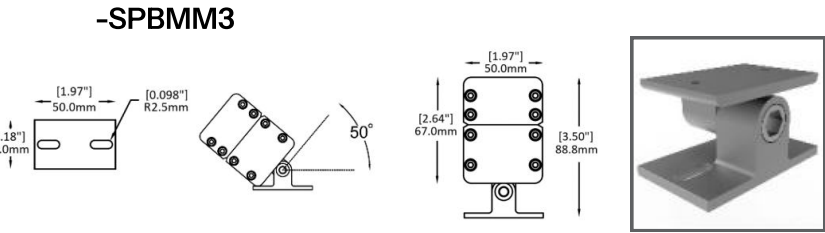

Fixture Type:

Project Name:

HOW TO ORDER:

CODE:

Example:
**CODE: BB-SPBM-LE-SPBM6-K27-
RAL91-DX-15-SPBMSM-SPBMM1**

**BB-SPBM-LE-
SPBM6-K27-
RAL91-DX-15-
SPBMSM-SPBMM1**

7 Mounting Accessories:

Due to the dynamic nature of lighting products and the associated technologies, luminaire data on all specification sheets is subject to change at the discretion of Gordon Bullard LLC and associated companies.