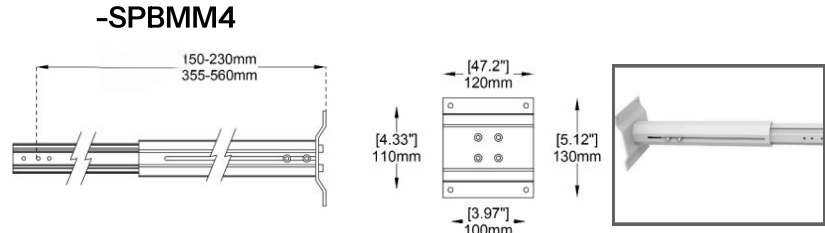

Fixture Type:

Project Name:

HOW TO ORDER:

CODE:

Example:
**CODE: BB-SPBM-LE-SPBM6-K27-
RAL91-DX-15-SPBMSM-SPBMM1**

**BB-SPBM-LE-
SPBM6-K27-
RAL91-DX-15-
SPBMSM-SPBMM1**

7 Mounting Accessories:

Due to the dynamic nature of lighting products and the associated technologies, luminaire data on all specification sheets is subject to change at the discretion of Gordon Bullard LLC and associated companies.