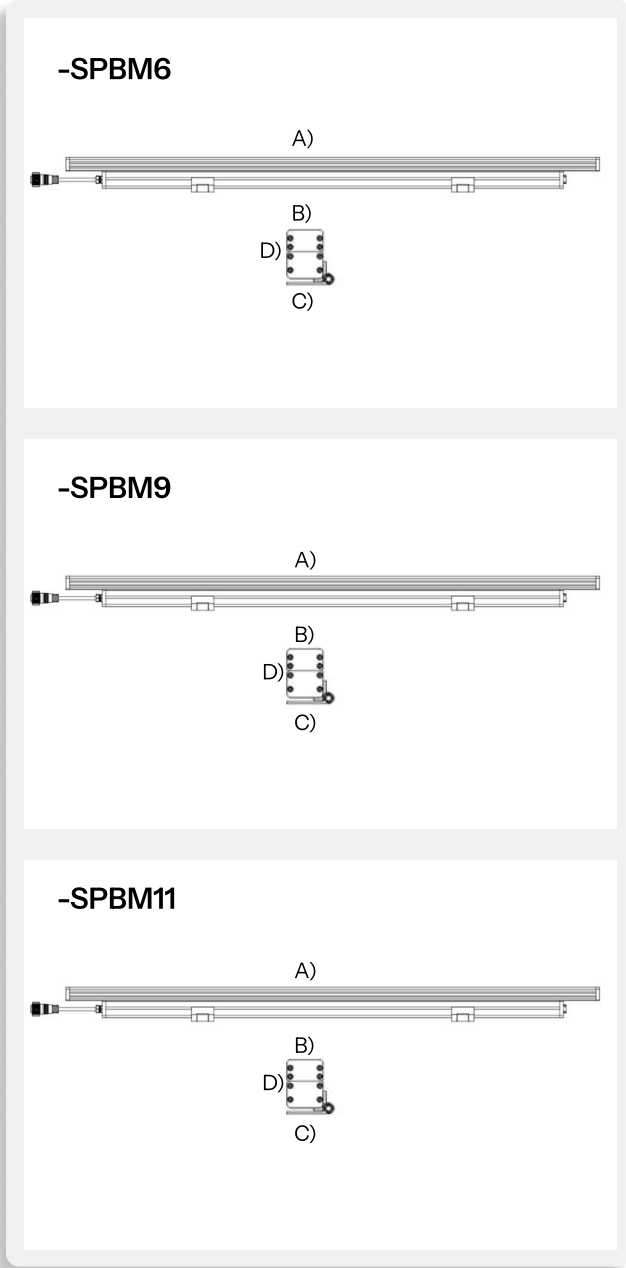

**BULLARD
BOLLARDS**
Think Bollard Think Bullard

**CODE:
BB-SPBM-LE**

Fixture Type:

Project Name:

HOW TO ORDER:

CODE:

Example:
**CODE: BB-SPBM-LE-SPBM6-K27-
RAL91-DX-15-SPBMSM-SPBMM1**

**BB-SPBM-LE-
SPBM6-K27-
RAL91-DX-15-
SPBMSM-SPBMM1**

2 CCT:

-K27	2700K	-K40	4000K
-K30	3000K	-K65	6500K

3 Finish Options:

-RAL91	RAL9001 White	
-RAL90	RAL9006 Grey	
-RAL19	RAL9011 Black	
-RAL92	RAL9023 Dark Grey	

4 Dimming Options:

-DX	DMX
-RM	RDM

* LumiMax™ only available in RDM control

5 Optics:

-15	15°	-45	45°
-30	30°	-2045	20°X45°

Due to the dynamic nature of lighting products and the associated technologies, luminaire data on all specification sheets is subject to change at the discretion of Gordon Bullard LLC and associated companies.

THINK BOLLARD - THINK BULLARD

sales@gordonbullard.com / www.bullardbollards.com / 1-877-964-4646

991 South Gull Lake Dr Richland, MI 49083 USA