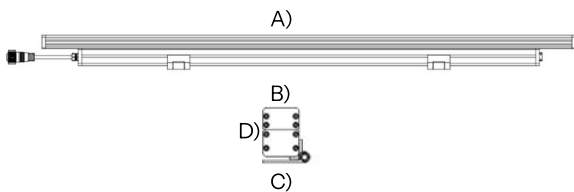

Fixture Type:

Project Name:

HOW TO ORDER:

CODE:

Example:
CODE: BB-7170-ML-S-K27-T-NON

**BB-7170-ML-S-
K27-T-NON**

2 CCT:

-K27	2700K	-K40	4000K
-K30	3000K	-K50	5000K
-K35	3500K	-K65	6500K

3 Finish Options:

-RAL91	RAL9001 White	
-RAL90	RAL9006 Grey	
-RAL19	RAL9011 Black	
-RAL92	RAL9023 Dark Grey	

4 Dimming Options:

-ONF	ON/OFF	
-DIM	0-10V	
-DALI	DALI	
-TR	TRIAC	* TRIAC and ELV dimming only available in USA
-EL	ELV	* TRIAC and ELV dimming only available in USA

5 Optics:

-12	12°	-40	40°
-15	15°	-1540	15°X40°
-20	20°	-1555	15°X55°

-LMBM6

-LMBM9

-LMBM11

LED

IP66

IK08

Due to the dynamic nature of lighting products and the associated technologies, luminaire data on all specification sheets is subject to change at the discretion of Gordon Bullard LLC and associated companies.

THINK BOLLARD - THINK BULLARD

sales@gordonbullard.com / www.bullardbollards.com / 1-877-964-4646

991 South Gull Lake Dr Richland, MI 49083 USA