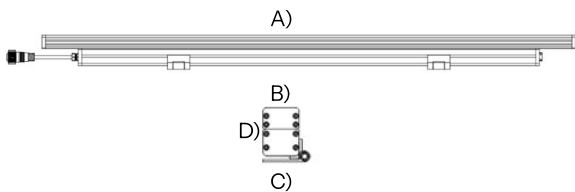

-LMBM11

LED

IP66

IK08

Due to the dynamic nature of lighting products and the associated technologies, luminaire data on all specification sheets is subject to change at the discretion of Gordon Bullard LLC and associated companies.

THINK BOLLARD - THINK BULLARD

sales@gordonbullard.com / www.bullardbollards.com / 1-877-964-4646

991 South Gull Lake Dr Richland, MI 49083 USA