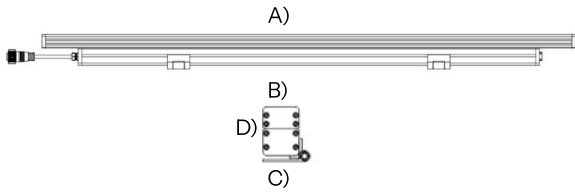

Fixture Type:

Project Name:

HOW TO ORDER:

CODE:

**Example:
CODE: BB-7170-ML-S-K27-T-NON**

**BB-7170-ML-S-
K27-T-NON**

6 Anti-Glare Accessories:

-LMBMSM

Symmetric Louver for LUMBAR SW (Static White)

-LMBMASM

Asymmetric Louver for LUMBAR SW (Static White)

7 Mounting Accessories:

-LMBMM1

-LMBMM2

-LMBM6

-LMBM9

-LMBM11

LED

IP66

IK08

Due to the dynamic nature of lighting products and the associated technologies, luminaire data on all specification sheets is subject to change at the discretion of Gordon Bullard LLC and associated companies.

THINK BOLLARD - THINK BULLARD

sales@gordonbullard.com / www.bullardbollards.com / 1-877-964-4646

991 South Gull Lake Dr Richland, MI 49083 USA