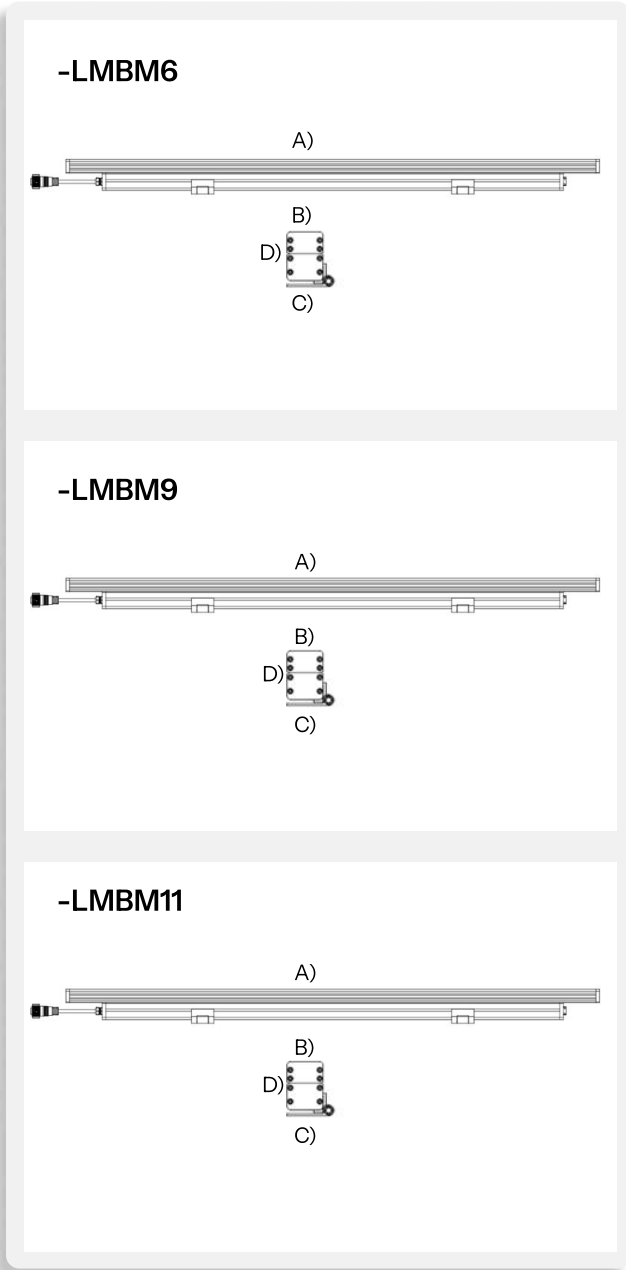

Fixture Type:

Project Name:

HOW TO ORDER:

CODE:

**Example:
CODE: BB-7170-ML-S-K27-T-NON**

**BB-7170-ML-S-
K27-T-NON**

1 Models:

-LMBM6

- A) Length - L: 23.62" (60 cm)
- B) Width - W: 1.65" (4.2 cm)
- C) Base Width- BW: 2.57" (6.54 cm)
- D) Height- H: 3.07" (7.8 cm)

LIGHT SOURCE:

LED | 20W | >2000 lumens

-LMBM9

- A) Length - L: 35.43" (90 cm)
- B) Width - W: 1.65" (4.2 cm)
- C) Base Width- BW: 2.57" (6.54 cm)
- D) Height- H: 3.07" (7.8 cm)

LIGHT SOURCE:

LED | 30W | >3000 lumens

-LMBM11

- A) Length - L: 47.24" (120 cm)
- B) Width - W: 1.65" (4.2 cm)
- C) Base Width- BW: 2.57" (6.54 cm)
- D) Height- H: 3.07" (7.8 cm)

LIGHT SOURCE:

LED | 40W | >4000 lumens

Due to the dynamic nature of lighting products and the associated technologies, luminaire data on all specification sheets is subject to change at the discretion of Gordon Bullard LLC and associated companies.

THINK BOLLARD - THINK BULLARD

sales@gordonbullard.com / www.bullardbollards.com / 1-877-964-4646

991 South Gull Lake Dr Richland, MI 49083 USA