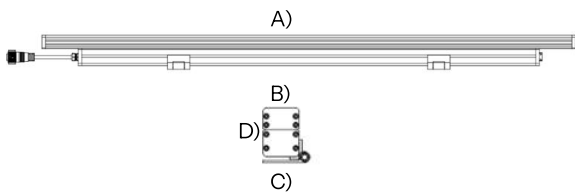

Fixture Type:

Project Name:

HOW TO ORDER:

CODE:

**Example:
CODE: BB-7170-ML-S-K27-T-NON**

**BB-7170-ML-S-
K27-T-NON**

6 Anti-Glare Accessories:

-LMBMSM

Symmetric Louver for LUMBAR SW (Static White)

-LMBMASM

Asymmetric Louver for LUMBAR SW (Static White)

7 Mounting Accessories:

-LMBMM1

-LMBMM2

-LMBM6

-LMBM9

-LMBM11

LED

IP66

IK08

Due to the dynamic nature of lighting products and the associated technologies, luminaire data on all specification sheets is subject to change at the discretion of Gordon Bullard LLC and associated companies.

THINK BOLLARD - THINK BULLARD

sales@gordonbullard.com / www.bullardbollards.com / 1-877-964-4646

991 South Gull Lake Dr Richland, MI 49083 USA