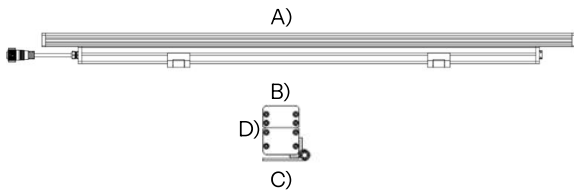

**BULLARD
BOLLARDS**
Think Bollard Think Bullard

**CODE:
BB-LMBM-LE**

Fixture Type:

Project Name:

HOW TO ORDER:

CODE:

**Example:
CODE: BB-7170-ML-S-K27-T-NON**

**BB-7170-ML-S-
K27-T-NON**

8 Mounting Accessories:

-LMBM6

-LMBM9

-LMBM11

-LMBMM3

-LMBMM4

-LMBMM5

-LMBMM6

LED

IP66

IK08

Due to the dynamic nature of lighting products and the associated technologies, luminaire data on all specification sheets is subject to change at the discretion of Gordon Bullard LLC and associated companies.

THINK BOLLARD - THINK BULLARD

sales@gordonbullard.com / www.bullardbollards.com / 1-877-964-4646

991 South Gull Lake Dr Richland, MI 49083 USA