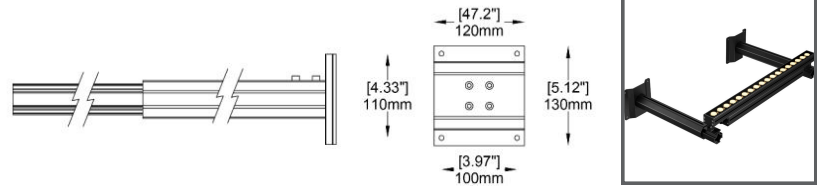

**BULLARD
BOLLARDS**
Think Bollard Think Bullard

**CODE:
BB-LMBM-LE**

Fixture Type:

Project Name:

HOW TO ORDER:

CODE:

**Example:
CODE: BB-7170-ML-S-K27-T-NON**

**BB-7170-ML-S-
K27-T-NON**

8 Mounting Accessories:

-LMBM6

-LMBM9

-LMBM11

-LMBMM3

-LMBMM4

-LMBMM5

-LMBMM6

LED

IP66

IK08

Due to the dynamic nature of lighting products and the associated technologies, luminaire data on all specification sheets is subject to change at the discretion of Gordon Bullard LLC and associated companies.

THINK BOLLARD - THINK BULLARD

sales@gordonbullard.com / www.bullardbollards.com / 1-877-964-4646

991 South Gull Lake Dr Richland, MI 49083 USA