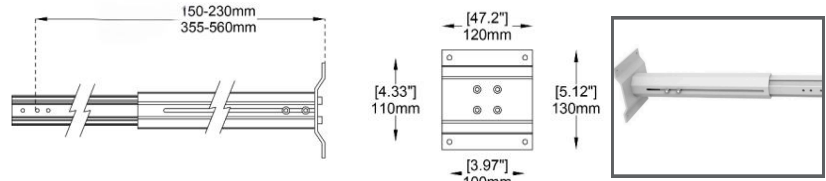

**BULLARD
BOLLARDS**
Think Bollard Think Bullard

**CODE:
BB-LMBM-LE**

Fixture Type:

Project Name:

HOW TO ORDER:

CODE:

**Example:
CODE: BB-7170-ML-S-K27-T-NON**

**BB-7170-ML-S-
K27-T-NON**

8 Mounting Accessories:

-LMBM6

-LMBM9

-LMBM11

-LMBMM3

-LMBMM4

-LMBMM5

-LMBMM6

LED

IP66

IK08

Due to the dynamic nature of lighting products and the associated technologies, luminaire data on all specification sheets is subject to change at the discretion of Gordon Bullard LLC and associated companies.

THINK BOLLARD - THINK BULLARD

sales@gordonbullard.com / www.bullardbollards.com / 1-877-964-4646

991 South Gull Lake Dr Richland, MI 49083 USA