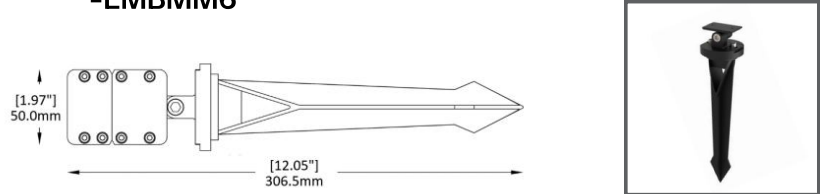

-LMBMM6

LED

IP66

IK08

Due to the dynamic nature of lighting products and the associated technologies, luminaire data on all specification sheets is subject to change at the discretion of Gordon Bullard LLC and associated companies.

THINK BOLLARD - THINK BULLARD

sales@gordonbullard.com / www.bullardbollards.com / 1-877-964-4646

991 South Gull Lake Dr Richland, MI 49083 USA