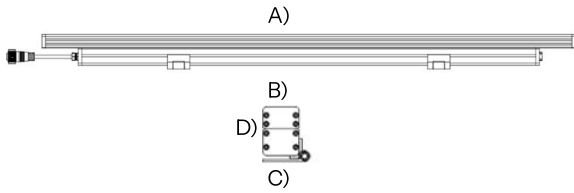

Fixture Type:

Project Name:

HOW TO ORDER:

CODE:

Example:
CODE: BB-7170-ML-S-K27-T-NON

**BB-7170-ML-S-
K27-T-NON**

2 CCT:

-K27	2700K	-K40	4000K
-K30	3000K	-K50	5000K
-K35	3500K	-K65	6500K

3 Finish Options:

-RAL91	RAL9001 White	
-RAL90	RAL9006 Grey	
-RAL19	RAL9011 Black	
-RAL92	RAL9023 Dark Grey	

4 Dimming Options:

-ONF	ON/OFF	
-DIM	0-10V	
-DALI	DALI	
-TR	TRIAC	* TRIAC and ELV dimming only available in USA
-EL	ELV	* TRIAC and ELV dimming only available in USA

5 Optics:

-12	12°	-40	40°
-15	15°	-1540	15°X40°
-20	20°	-1555	15°X55°

-LMBM6