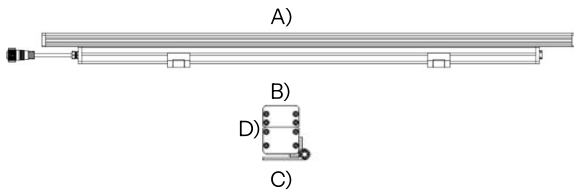

**BULLARD
BOLLARDS**
Think Bollard Think Bullard

**CODE:
BB-LMBM-LE**

Fixture Type:

Project Name:

HOW TO ORDER:

CODE:

**Example:
CODE: BB-7170-ML-S-K27-T-NON**

**BB-7170-ML-S-
K27-T-NON**

8 Mounting Accessories:

-LMBM6

-LMBM9

-LMBM11

-LMBMM3

-LMBMM4

-LMBMM5

-LMBMM6

LED

IP66

IK08

Due to the dynamic nature of lighting products and the associated technologies, luminaire data on all specification sheets is subject to change at the discretion of Gordon Bullard LLC and associated companies.

THINK BOLLARD - THINK BULLARD

sales@gordonbullard.com / www.bullardbollards.com / 1-877-964-4646

991 South Gull Lake Dr Richland, MI 49083 USA