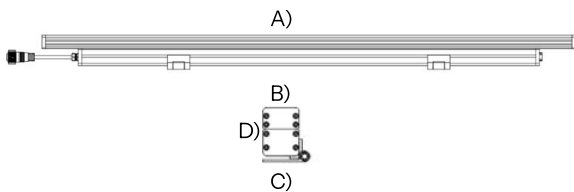

-LMBM11

LED

IP66

IK08

Due to the dynamic nature of lighting products and the associated technologies, luminaire data on all specification sheets is subject to change at the discretion of Gordon Bullard LLC and associated companies.

THINK BOLLARD - THINK BULLARD

sales@gordonbullard.com / www.bullardbollards.com / 1-877-964-4646

991 South Gull Lake Dr Richland, MI 49083 USA