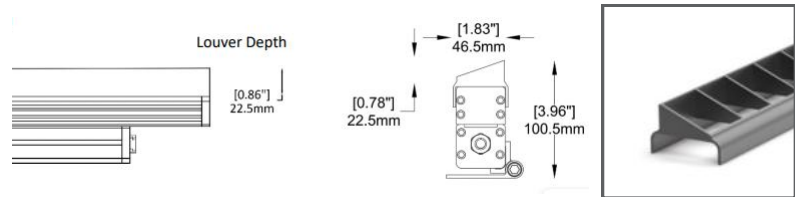

-LMBMASM

Asymmetric Louver for LUMBAR SW (Static White)