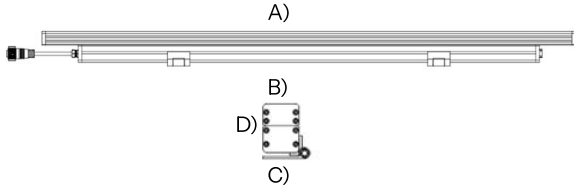

**BULLARD
BOLLARDS**
Think Bollard Think Bullard

**CODE:
BB-LMBM-LE**

Fixture Type:

Project Name:

HOW TO ORDER:

CODE:

**Example:
CODE: BB-7170-ML-S-K27-T-NON**

**BB-7170-ML-S-
K27-T-NON**

8 Mounting Accessories:

-LMBM6