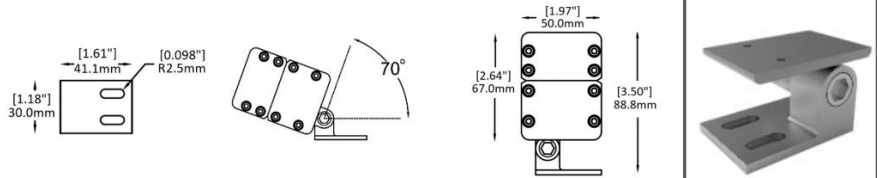

Fixture Type:

Project Name:

HOW TO ORDER:

CODE:

**Example:
CODE: BB-7170-ML-S-K27-T-NON**

**BB-7170-ML-S-
K27-T-NON**

6 Anti-Glare Accessories:

-LMBMSM

Symmetric Louver for LUMBAR SW (Static White)

-LMBMASM

Asymmetric Louver for LUMBAR SW (Static White)

7 Mounting Accessories:

-LMBMM1

-LMBMM2

-LMBM6

-LMBM9

-LMBM11

LED

IP66

IK08

Due to the dynamic nature of lighting products and the associated technologies, luminaire data on all specification sheets is subject to change at the discretion of Gordon Bullard LLC and associated companies.

THINK BOLLARD - THINK BULLARD

sales@gordonbullard.com / www.bullardbollards.com / 1-877-964-4646

991 South Gull Lake Dr Richland, MI 49083 USA