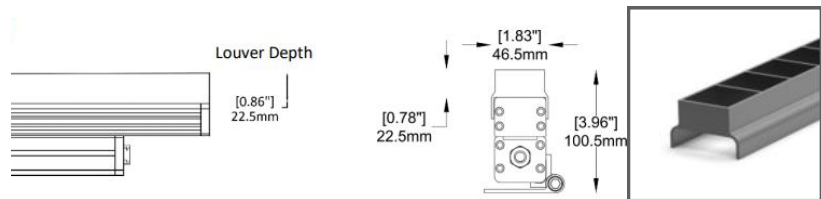

Fixture Type:

Project Name:

HOW TO ORDER:

CODE:

**Example:
CODE: BB-7170-ML-S-K27-T-NON**

**BB-7170-ML-S-
K27-T-NON**

6 Anti-Glare Accessories:

-LMBMSM

Symmetric Louver for LUMBAR SW (Static White)