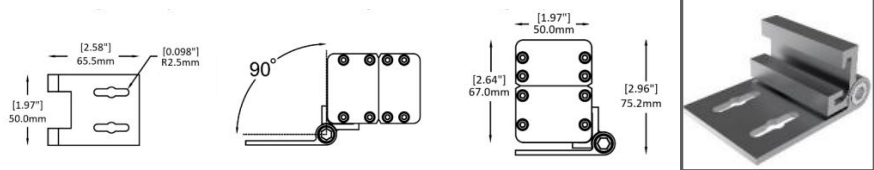

**BB-7170-ML-S-
K27-T-NON**

6 Anti-Glare Accessories:

-LMBMSM

Symmetric Louver for LUMBAR SW (Static White)

-LMBMASM

Asymmetric Louver for LUMBAR SW (Static White)

7 Mounting Accessories:

-LMBMM1