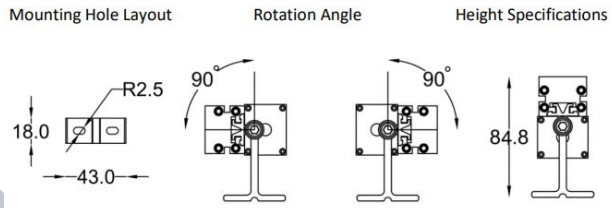

-SPBSM3

- **LED**
- **IP66**
- **IK08**