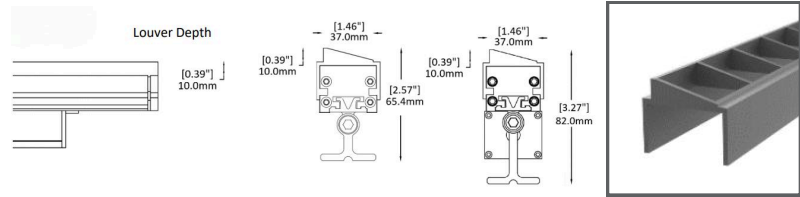

**-SPBSSM**

Symmetric Louver for SPECTRABAR S

**-SPBSASM**

Asymmetric Louver for SPECTRABAR S

**7 Mounting Accessories:**

**-SPBSM1**

Mounting Hole Layout      Rotation Angle      Height Specifications

Due to the dynamic nature of lighting products and the associated technologies, luminaire data on all specification sheets is subject to change at the discretion of Gordon Bullard LLC and associated companies.