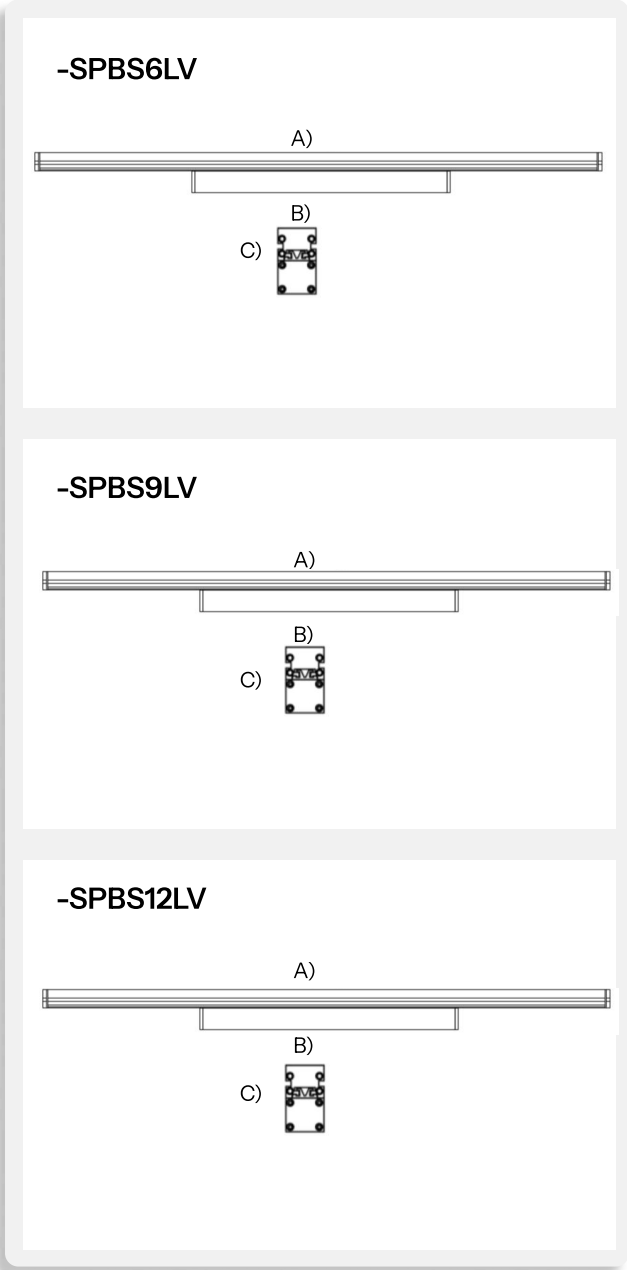

Fixture Type:

Project Name:

HOW TO ORDER:

CODE:

**Example:**  
**CODE: BB-7170-ML-S-K27-T-NON**

**BB-7170-ML-S-  
K27-T-NON**

**1 Models Low Voltage:**

**-SPBS6LV**  
A) Length - L: 23.62" (60 cm)  
B) Width - W: 1.30" (3.3 cm)  
C) Height- H: 2.26" (5.75 cm)

**LIGHT SOURCE:**  
LED | 24W

**-SPBS9LV**  
A) Length - L: 35.43" (90 cm)  
B) Width - W: 1.30" (3.3 cm)  
C) Height- H: 2.26" (5.75 cm)

**LIGHT SOURCE:**  
LED | 36W

**-SPBS12LV**  
A) Length - L: 47.24" (120 cm)  
B) Width - W: 1.30" (3.3 cm)  
C) Height- H: 2.26" (5.75 cm)

**-SPBS6LNV**

- A) Length - L: 23.62" (60 cm)
- B) Width - W: 1.30" (3.3 cm)
- C) Height- H: 2.46" (6.25 cm)
- D) Base Width- BW: 1.38" (3.5 cm)

**LIGHT SOURCE:**

LED | 24W

**-SPBS9LNV**

- A) Length - L: 35.43" (90 cm)
- B) Width - W: 1.30" (3.3 cm)
- C) Height- H: 2.46" (6.25 cm)
- D) Base Width- BW: 1.38" (3.5 cm)

**LIGHT SOURCE:**

LED | 36W

**-SPBS12LNV**

- A) Length - L: 47.24" (120 cm)
- B) Width - W: 1.30" (3.3 cm)
- C) Height- H: 2.46" (6.25 cm)
- D) Base Width BW: 1.38" (3.5 cm)

**LIGHT SOURCE:**

LED | 48W

Due to the dynamic nature of lighting products and the associated technologies, luminaire data on all specification sheets is subject to change at the discretion of Gordon Bullard LLC and associated companies.