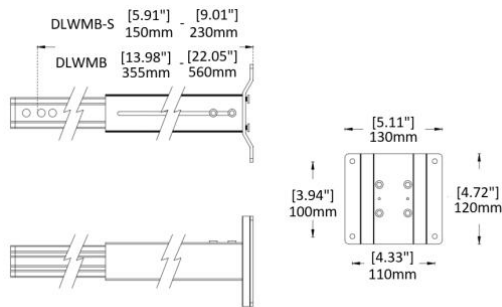

-SPBSM4

Due to the dynamic nature of lighting products and the associated technologies, luminaire data on all specification sheets is subject to change at the discretion of Gordon Bullard LLC and associated companies.

THINK BOLLARD - THINK BULLARD

sales@gordonbullard.com / www.bullardbollards.com / 1-877-964-4646

991 South Gull Lake Dr Richland, MI 49083 USA