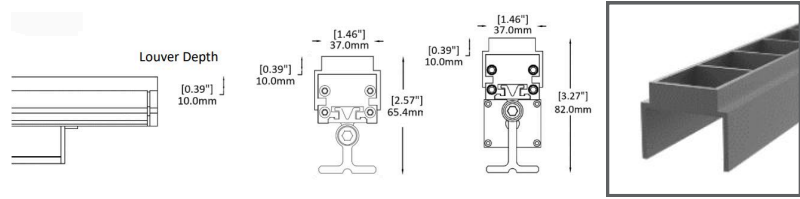

**-SPBSSM**

Symmetric Louver for SPECTRABAR S

**-SPBSASM**

Asymmetric Louver for SPECTRABAR S

**7 Mounting Accessories:**

**-SPBSM1**

Mounting Hole Layout      Rotation Angle      Height Specifications

Due to the dynamic nature of lighting products and the associated technologies, luminaire data on all specification sheets is subject to change at the discretion of Gordon Bullard LLC and associated companies.