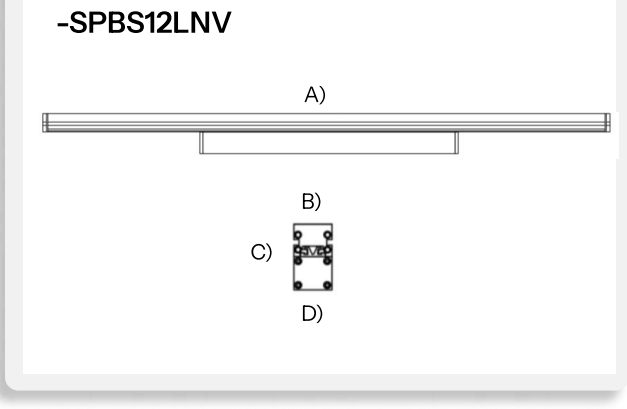

**-SPBS6LNV**

- A) Length - L: 23.62" (60 cm)
- B) Width - W: 1.30" (3.3 cm)
- C) Height- H: 2.46" (6.25 cm)
- D) Base Width- BW: 1.38" (3.5 cm)

**LIGHT SOURCE:**

LED | 24W

**-SPBS9LNV**

- A) Length - L: 35.43" (90 cm)
- B) Width - W: 1.30" (3.3 cm)
- C) Height- H: 2.46" (6.25 cm)
- D) Base Width- BW: 1.38" (3.5 cm)