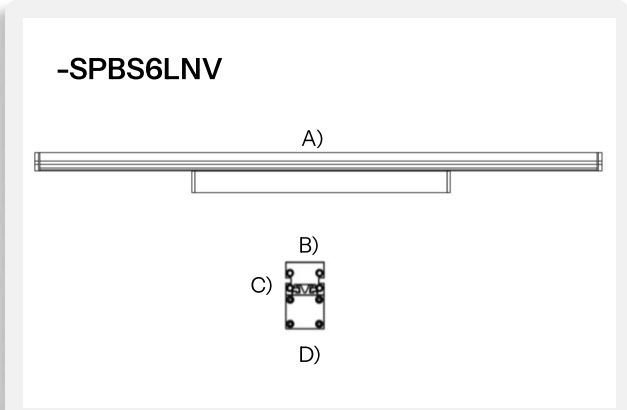

**-SPBS6LNV**

- A) Length - L: 23.62" (60 cm)
- B) Width - W: 1.30" (3.3 cm)
- C) Height- H: 2.46" (6.25 cm)
- D) Base Width- BW: 1.38" (3.5 cm)

**LIGHT SOURCE:**

LED | 24W

**-SPBS9LNV**

- A) Length - L: 35.43" (90 cm)
- B) Width - W: 1.30" (3.3 cm)
- C) Height- H: 2.46" (6.25 cm)
- D) Base Width- BW: 1.38" (3.5 cm)