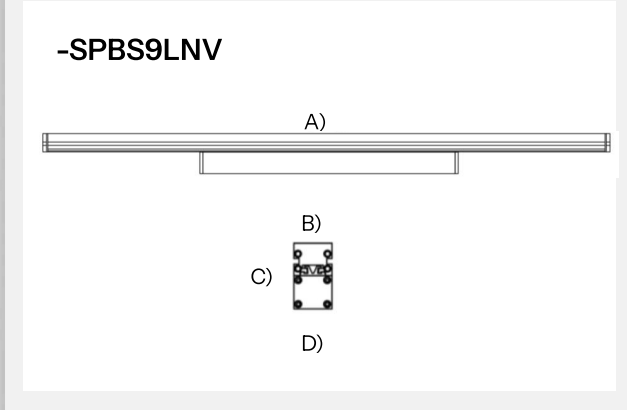

**-SPBS6LNV**

- A) Length - L: 23.62" (60 cm)
- B) Width - W: 1.30" (3.3 cm)
- C) Height- H: 2.46" (6.25 cm)
- D) Base Width- BW: 1.38" (3.5 cm)

**LIGHT SOURCE:**

LED | 24W

**-SPBS9LNV**

- A) Length - L: 35.43" (90 cm)
- B) Width - W: 1.30" (3.3 cm)
- C) Height- H: 2.46" (6.25 cm)
- D) Base Width- BW: 1.38" (3.5 cm)