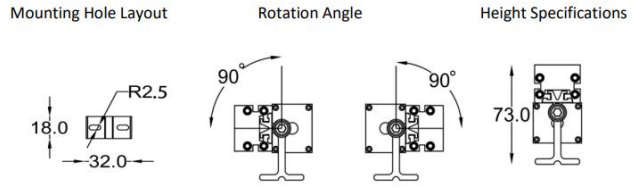

Fixture Type:

Project Name:

Notes:

HOW TO ORDER:

CODE:

**Example:
CODE: BB-7170-ML-S-K27-T-NON**

**BB-7170-ML-S-
K27-T-NON**

7 Mounting Accessories:

-SPBSM2

-SPBSM3

- **LED**
- **IP66**
- **IK08**

-SPBSM4

Due to the dynamic nature of lighting products and the associated technologies, luminaire data on all specification sheets is subject to change at the discretion of Gordon Bullard LLC and associated companies.

THINK BOLLARD - THINK BULLARD

sales@gordonbullard.com / www.bullardbollards.com / 1-877-964-4646

991 South Gull Lake Dr Richland, MI 49083 USA