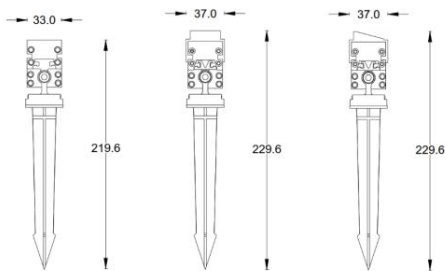

Fixture Type:

Project Name:

Notes:

HOW TO ORDER:

CODE:

**Example:
CODE: BB-7170-ML-S-K27-T-NON**

**BB-7170-ML-S-
K27-T-NON**

7 Mounting Accessories:

-SPBSM5

Due to the dynamic nature of lighting products and the associated technologies, luminaire data on all specification sheets is subject to change at the discretion of Gordon Bullard LLC and associated companies.

THINK BOLLARD - THINK BULLARD

sales@gordonbullard.com / www.bullardbollards.com / 1-877-964-4646

991 South Gull Lake Dr Richland, MI 49083 USA