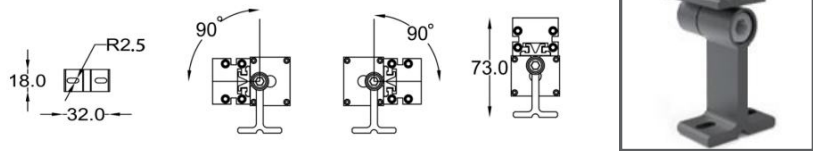

**-SPBSSM**

Symmetric Louver for SPECTRABAR S

**-SPBSASM**

Asymmetric Louver for SPECTRABAR S

**7 Mounting Accessories:**

**-SPBSM1**

Mounting Hole Layout      Rotation Angle      Height Specifications

Due to the dynamic nature of lighting products and the associated technologies, luminaire data on all specification sheets is subject to change at the discretion of Gordon Bullard LLC and associated companies.