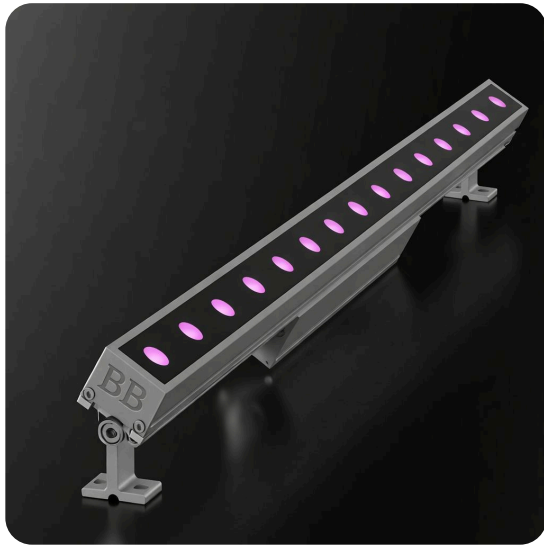

**BULLARD
BOLLARDS**
Think Bullard Think Bullard

**CODE:
BB-LMBSR-LE**

Fixture Type:

Project Name:

Notes:

HOW TO ORDER:

CODE:

**Example:
CODE: BB-7170-ML-S-K27-T-NON**

**BB-7170-ML-S-
K27-T-NON**

2 CCT:

-K27 2700K   **-K40** 4000K
-K30 3000K   **-K65** 6500K

3 Finish Options:

-RAL91 RAL9001 White
-RAL90 RAL9006 Grey
-RAL19 RAL9011 Black
-RAL92 RAL9023 Dark Grey

4 Dimming Options:

-DX DMX
-RM RDM

5 Optics:

-30 30°
-55 55°
-2540 25°X40°

* Due to the quad chip configuration, the static white color temperature may vary by up to 10%
*LumiMax™ only available in RDM control.

Due to the dynamic nature of lighting products and the associated technologies, luminaire data on all specification sheets is subject to change at the discretion of Gordon Bullard LLC and associated companies.

THINK BOLLARD - THINK BULLARD

sales@gordonbullard.com / www.bullardbollards.com / 1-877-964-4646

991 South Gull Lake Dr Richland, MI 49083 USA