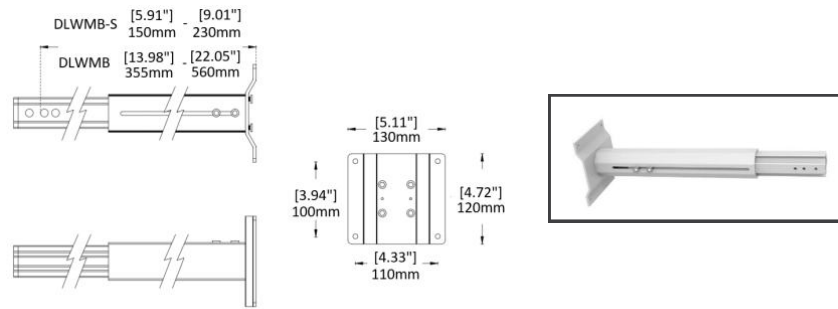

**Example:
CODE: BB-7170-ML-S-K27-T-NON**

**BB-7170-ML-S-
K27-T-NON**

7 Mounting Accessories:

- LED**
- 
- IP66**
- IK08**
- 
- 
- 

-LMBSRM2

-LMBSRM3

-LMBSRM4

Due to the dynamic nature of lighting products and the associated technologies, luminaire data on all specification sheets is subject to change at the discretion of Gordon Bullard LLC and associated companies.