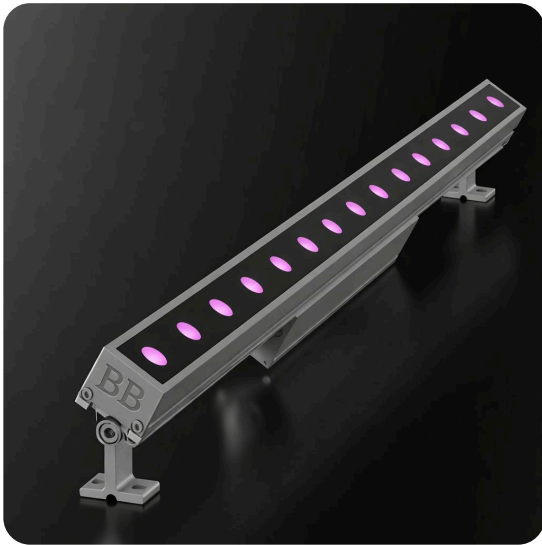

**BULLARD
BOLLARDS**
Think Bullard Think Bullard

LUMABAR S RGBW

RGBW

Fixture Type:

Project Name:

Notes:

General Information:

LUMABAR S RGBW is designed to deliver precise and consistent color rendering across extended distances, making it an excellent choice for refined architectural applications. Its slim profile allows for discreet integration into narrow or detail-driven spaces, supporting clean lines while maintaining strong visual impact.

Available in three standard lengths, it offers the flexibility to adapt to a wide range of project requirements, from subtle accents to continuous linear lighting designs. The use of discrete RGBW LEDs ensures accurate color mixing and vibrant output, providing both dynamic lighting effects and high-quality white illumination.

Voltage:

110-277V
24V

Material:

HOUSING MATERIAL: 6063 High Density Extruded Aluminum Alloy
LENS MATERIAL: Optical grade PMMA
COVER: Silk screen tempered glass

Lighting:

LED

IP Rating:

IP 66

LED | 24W

-LMBSR9LNV

- A) Length - L: 35.43" (90 cm)
- B) Width - W: 1.30" (3.3 cm)
- C) Height- H: 2.46" (6.25 cm)
- D) Base Width- BW: 1.38" (3.5 cm)

LIGHT SOURCE:

LED | 36W

-LMBSR12LNV

- A) Length - L: 47.24" (120 cm)
- B) Width - W: 1.30" (3.3 cm)
- C) Height- H: 2.46" (6.25 cm)
- D) Base Width BW: 1.38" (3.5 cm)