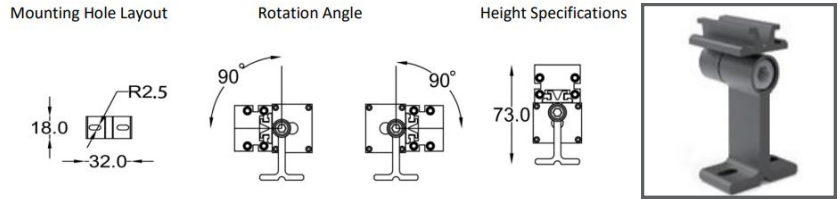

Fixture Type:

Project Name:

Notes:

HOW TO ORDER:

CODE:

**Example:
CODE: BB-7170-ML-S-K27-T-NON**

**BB-7170-ML-S-
K27-T-NON**

7 Mounting Accessories:

- **LED**
- **IP66**
- **IK08**

-LMBSRM2

-LMBSRM3

-LMBSRM4

Due to the dynamic nature of lighting products and the associated technologies, luminaire data on all specification sheets is subject to change at the discretion of Gordon Bullard LLC and associated companies.

THINK BOLLARD - THINK BULLARD

sales@gordonbullard.com / www.bullardbollards.com / 1-877-964-4646

991 South Gull Lake Dr Richland, MI 49083 USA