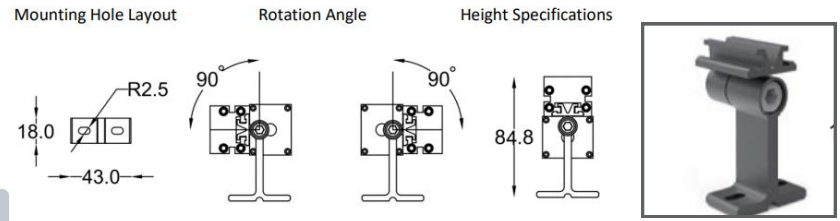

Fixture Type:

Project Name:

Notes:

HOW TO ORDER:

CODE:

**Example:
CODE: BB-7170-ML-S-K27-T-NON**

**BB-7170-ML-S-
K27-T-NON**

7 Mounting Accessories:

- **LED**
- **IP66**
- **IK08**

-LMBSRM2

-LMBSRM3

-LMBSRM4

Due to the dynamic nature of lighting products and the associated technologies, luminaire data on all specification sheets is subject to change at the discretion of Gordon Bullard LLC and associated companies.

THINK BOLLARD - THINK BULLARD

sales@gordonbullard.com / www.bullardbollards.com / 1-877-964-4646

991 South Gull Lake Dr Richland, MI 49083 USA