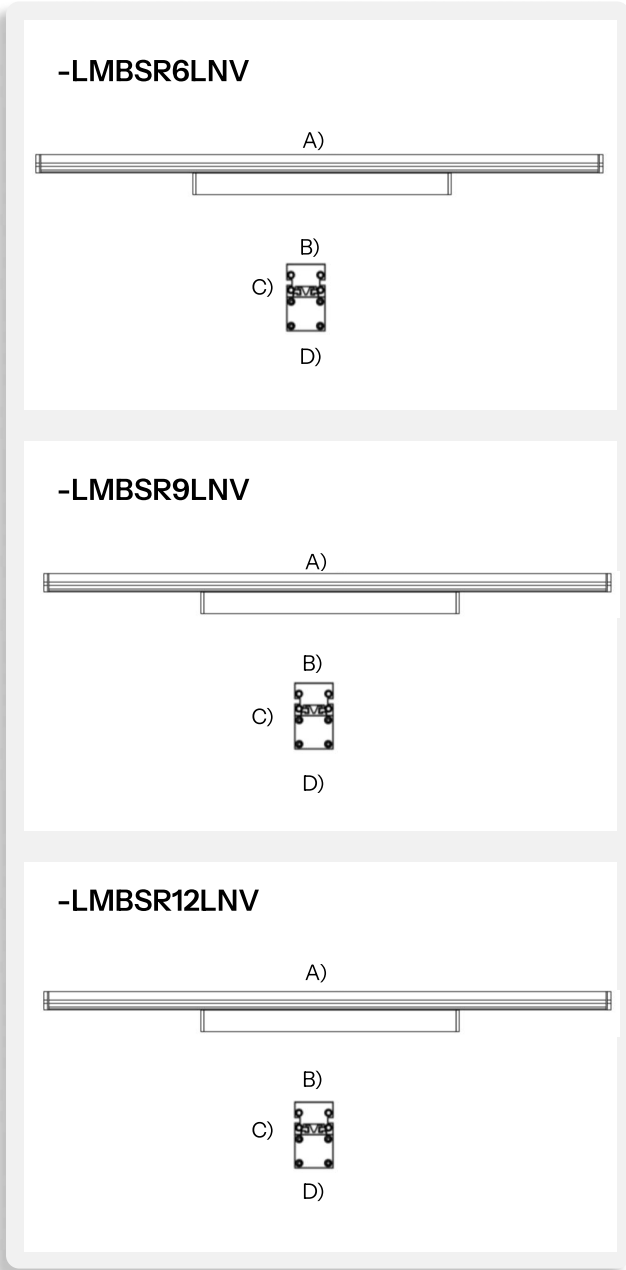

Fixture Type:

Project Name:

HOW TO ORDER:

CODE:

Example:
CODE: BB-7170-ML-S-K27-T-NON

**BB-7170-ML-S-
K27-T-NON**

1 Models Line Voltage:

-LMBSR6LNV

- A) Length - L: 23.62" (60 cm)
- B) Width - W: 1.30" (3.3 cm)
- C) Height- H: 2.46" (6.25 cm)
- D) Base Width- BW: 1.38" (3.5 cm)

LIGHT SOURCE:

LED | 24W

-LMBSR9LNV

- A) Length - L: 35.43" (90 cm)
- B) Width - W: 1.30" (3.3 cm)
- C) Height- H: 2.46" (6.25 cm)
- D) Base Width- BW: 1.38" (3.5 cm)

LIGHT SOURCE:

LED | 36W

-LMBSR12LNV

- A) Length - L: 47.24" (120 cm)
- B) Width - W: 1.30" (3.3 cm)
- C) Height- H: 2.46" (6.25 cm)
- D) Base Width BW: 1.38" (3.5 cm)

LIGHT SOURCE:

LED | 48W

Due to the dynamic nature of lighting products and the associated technologies, luminaire data on all specification sheets is subject to change at the discretion of Gordon Bullard LLC and associated companies.

THINK BOLLARD - THINK BULLARD

sales@gordonbullard.com / www.bullardbollards.com / 1-877-964-4646

991 South Gull Lake Dr Richland, MI 49083 USA