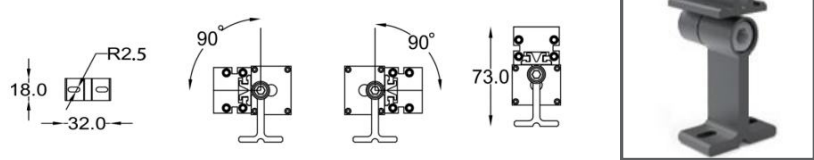

-LMBSRM1

Mounting Hole Layout Rotation Angle Height Specifications

Due to the dynamic nature of lighting products and the associated technologies, luminaire data on all specification sheets is subject to change at the discretion of Gordon Bullard LLC and associated companies.