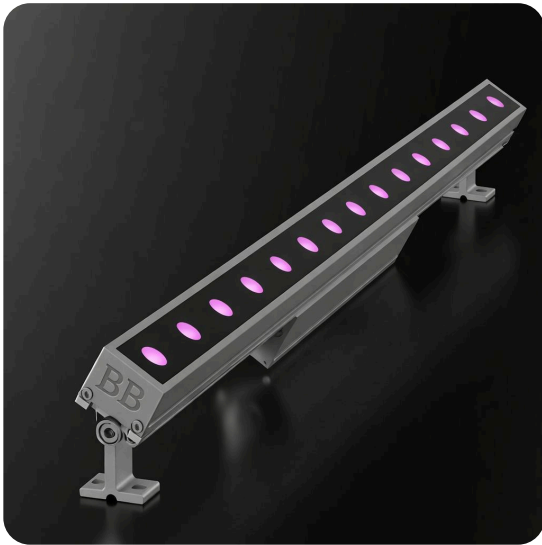

**BULLARD
BOLLARDS**
Think Bullard Think Bullard

**CODE:
BB-LMBSR-LE**

Fixture Type:

Project Name:

Notes:

Driver Position:

REMOTE

Warranty:

5 Years

CRI:

80

IK Rating:

IK 08

Due to the dynamic nature of lighting products and the associated technologies, luminaire data on all specification sheets is subject to change at the discretion of Gordon Bullard LLC and associated companies.

THINK BOLLARD - THINK BULLARD

sales@gordonbullard.com / www.bullardbollards.com / 1-877-964-4646

991 South Gull Lake Dr Richland, MI 49083 USA