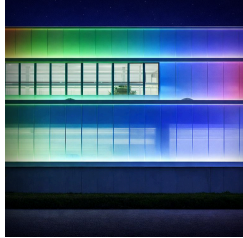

RELATED PRODUCTS:

Part Number:

BB-SPB-LE