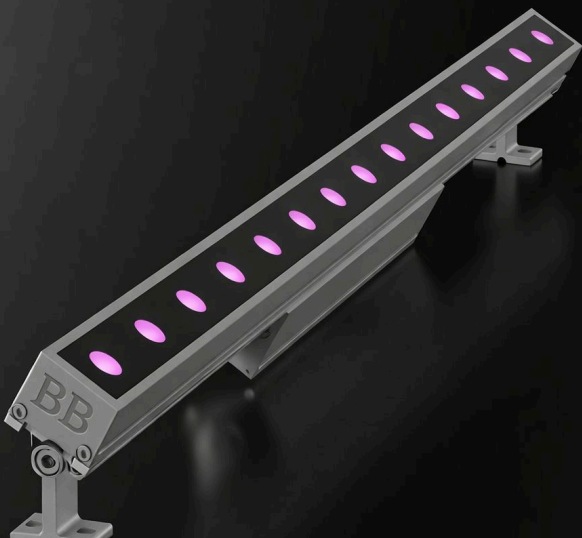

**BULLARD
BOLLARDS**
Think Bullard Think Bullard

LUMABAR S RGBW

RGBW

Fixture Type:

Project Name:

Notes:

General Information:

LUMABAR S RGBW is designed to deliver precise and consistent color rendering across extended distances, making it an excellent choice for refined architectural applications. Its slim profile allows for discreet integration into narrow or detail-driven spaces, supporting clean lines while maintaining strong visual impact.

Available in three standard lengths, it offers the flexibility to adapt to a wide range of project requirements, from subtle accents to continuous linear lighting designs. The use of discrete RGBW LEDs ensures accurate color mixing and vibrant output, providing both dynamic lighting effects and high-quality white illumination.

Voltage:

110-277V
24V

Material:

HOUSING MATERIAL: 6063 High Density Extruded Aluminum Alloy
LENS MATERIAL: Optical grade PMMA
COVER: Silk screen tempered glass

Lighting:

LED

IP Rating:

IP 66

LED | 24W

-LMBSR9LNV

- A) Length - L: 35.43" (90 cm)
- B) Width - W: 1.30" (3.3 cm)
- C) Height- H: 2.46" (6.25 cm)
- D) Base Width- BW: 1.38" (3.5 cm)

LIGHT SOURCE:

LED | 36W

-LMBSR12LNV

- A) Length - L: 47.24" (120 cm)
- B) Width - W: 1.30" (3.3 cm)
- C) Height- H: 2.46" (6.25 cm)
- D) Base Width BW: 1.38" (3.5 cm)