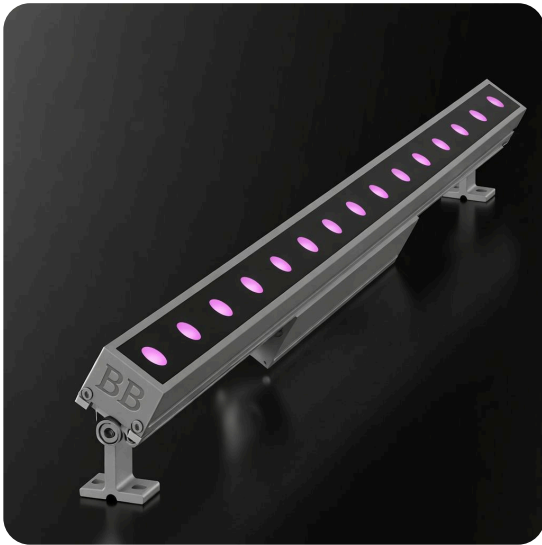

Fixture Type:

Project Name:

Notes:

HOW TO ORDER:

CODE:

**Example:
CODE: BB-7170-ML-S-K27-T-NON**

**BB-7170-ML-S-
K27-T-NON**

9

Cable Core Color Coding Low Voltage:

CABLE	FUNCTION	CORE(US)	WIRE SIZE	CORE(EU)	WIRE SIZE
POWER LEAD IN/ POWER EXTENSION CABLE	DC+	RED	16AWG	BROWN	1.0mm²
	DC-	BLACK	16AWG	BLUE	1.0mm²
DATA LEAD IN	DMX+	PURPLE	20AWG	PURPLE	0.5mm²
	DMX-	PINK	20AWG	GREY	0.5mm²
	DMX GND	YELLOW	20AWG	YELLOW	0.5mm²

Due to the dynamic nature of lighting products and the associated technologies, luminaire data on all specification sheets is subject to change at the discretion of Gordon Bullard LLC and associated companies.

THINK BOLLARD - THINK BULLARD

sales@gordonbullard.com / www.bullardbollards.com / 1-877-964-4646

991 South Gull Lake Dr Richland, MI 49083 USA