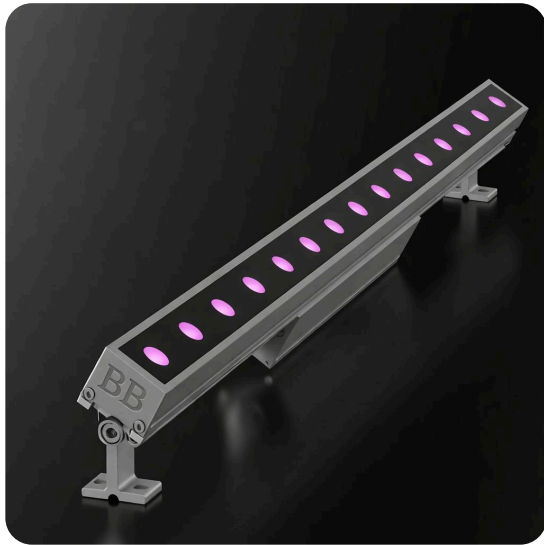

Fixture Type:

Project Name:

Notes:

HOW TO ORDER:

CODE:

Example:
CODE: BB-7170-ML-S-K27-T-NON

**BB-7170-ML-S-
K27-T-NON**

7 Mounting Accessories: