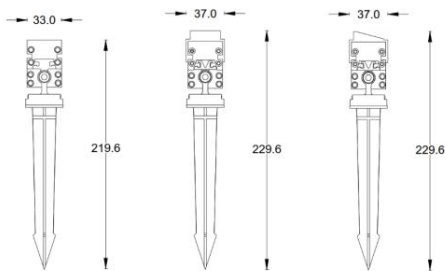

Fixture Type:

Project Name:

Notes:

HOW TO ORDER:

CODE:

Example:
CODE: BB-7170-ML-S-K27-T-NON

**BB-7170-ML-S-
K27-T-NON**

7 Mounting Accessories:

-LMBSRM5

- **LED**
- **IP66**
- **IK08**

Due to the dynamic nature of lighting products and the associated technologies, luminaire data on all specification sheets is subject to change at the discretion of Gordon Bullard LLC and associated companies.

THINK BOLLARD - THINK BULLARD

sales@gordonbullard.com / www.bullardbollards.com / 1-877-964-4646

991 South Gull Lake Dr Richland, MI 49083 USA