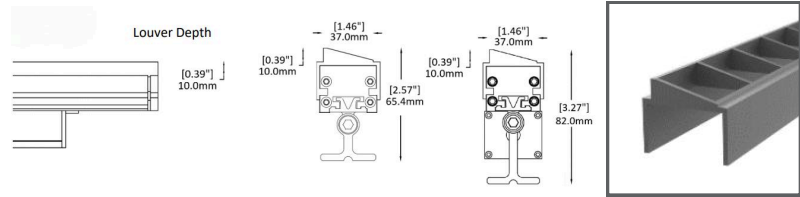

-LMBSRASM

Asymmetric Louver for SPECTRABAR S

7 Mounting Accessories:

-LMBSRM1

Mounting Hole Layout   Rotation Angle   Height Specifications