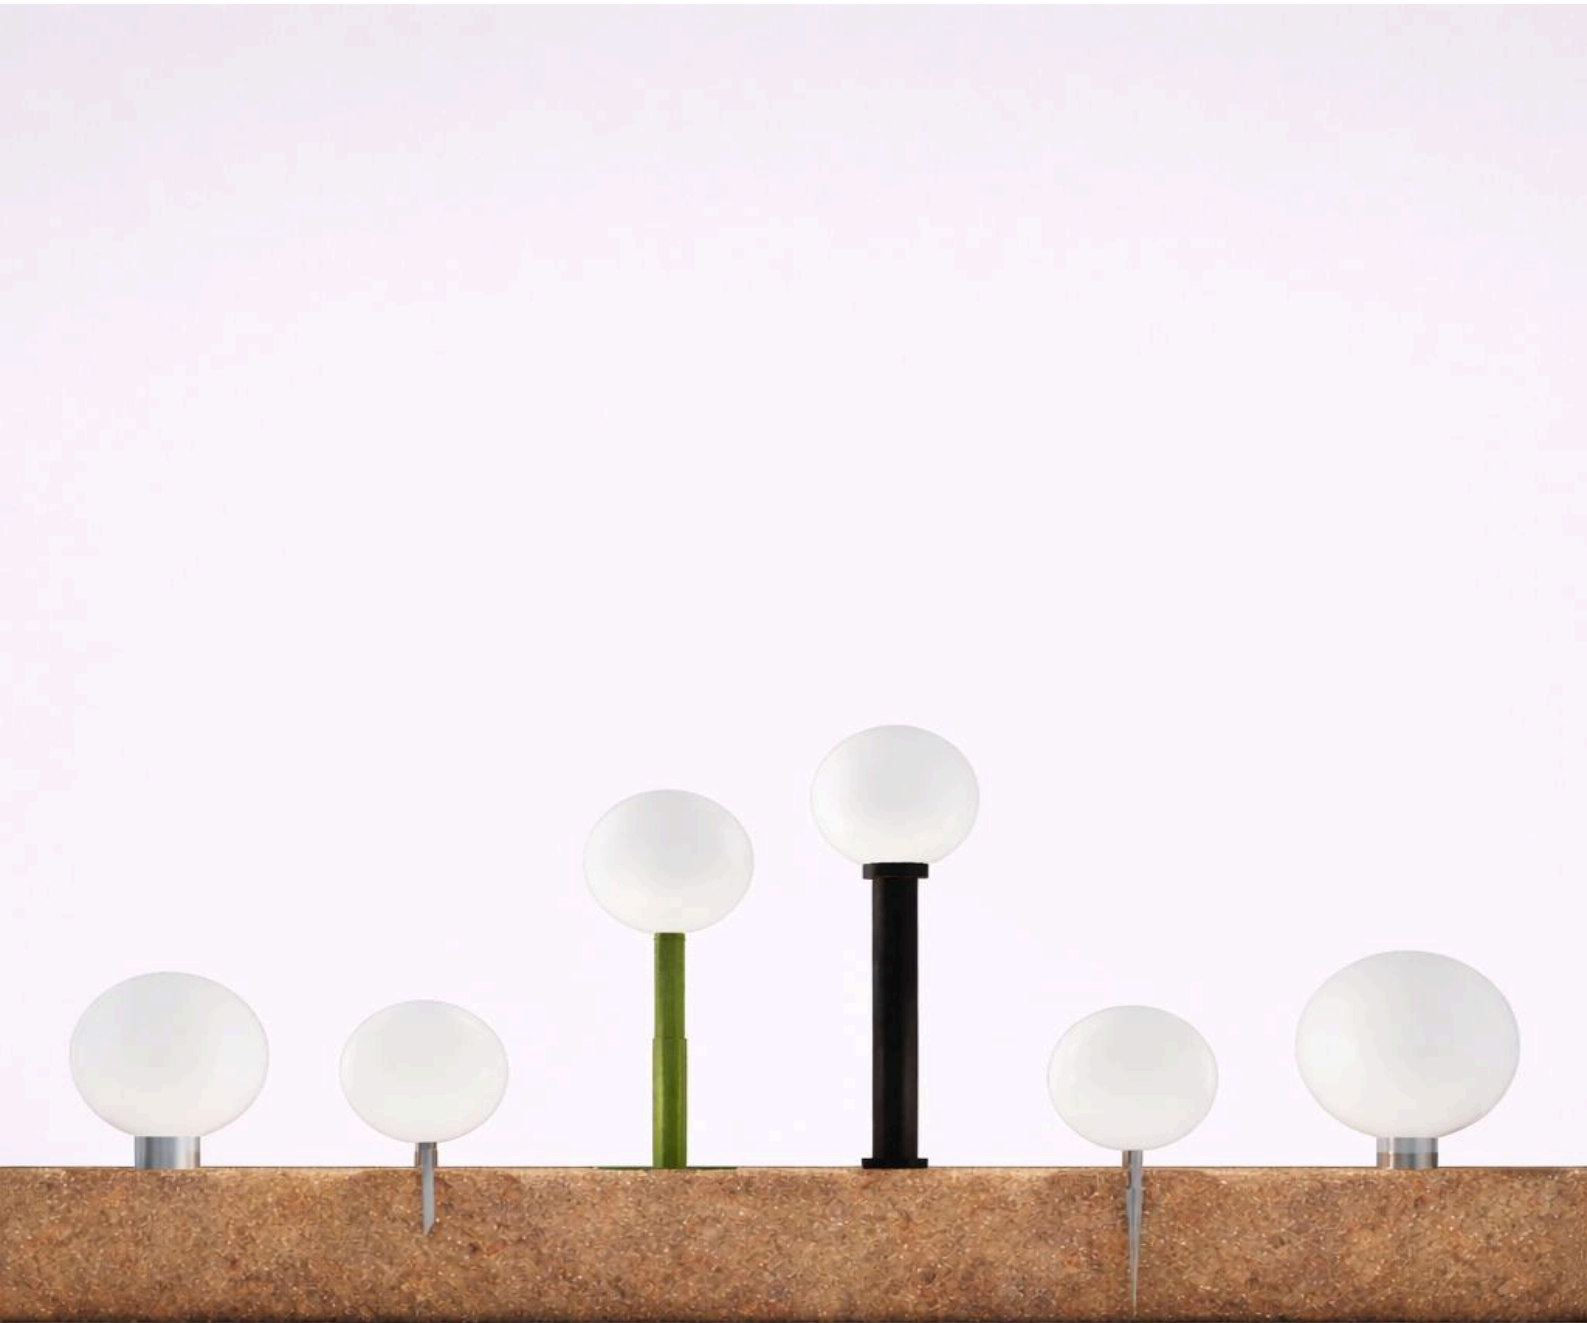

**BULLARD  
BOLLARDS**  
Think Bollard Think Bullard

**GLOBO OUTDOOR**  
**BB-GLB-UL**

FIXTURE TYPE: \_\_\_\_\_

PROJECT NAME: \_\_\_\_\_

**GENERAL INFORMATION:**

The Globo (E26) is a sleek and modern spherical lighting fixture designed to elevate both indoor and outdoor spaces. Made from polyethylene, available in glossy or matte finishes, with a sturdy metal base, it offers durability and a refined aesthetic. Operating at 110-277V, this luminaire features an E26 socket for versatile lighting options. With an IP55 rating, it is resistant to dust and water, making it suitable for outdoor use. Available in multiple sizes—30 cm (11.81"), 40 cm (15.75"), 50 cm (19.69"), 60 cm (23.62"), 70 cm (27.56"), 80 cm (31.50"), 120 cm (47.2"), and 200 cm (78.7")—it adapts effortlessly to different settings. The base can be finished in RAL colors, allowing for customization to match various design preferences.

Dimensions:  
H: 8.82" (22,4 cm) x Ø:1.18" (3 cm)

Material:  
Steel

Finishing:  
Silver

**-ESM**

**Earth Spike G**

Applicable only to all GLOSSY finish models\*

Dimensions:  
H: 8.66" (22 cm) x Ø:1.18" (3 cm)

**Vandal-Resistant Spike**  
only for D30/40/50/60/70/80 models\*

Dimensions:  
H: 8.82" (22.4 cm) x Ø: 1.18" (3 cm)

Material:  
Steel

Finishing:  
Silver

**-SP**

**Free standing support ring**  
only for D60/70/80 models\*

Dimensions:  
Ø: 11.18" (3 cm) x H: 2" (5 cm)

Material:  
Steel

Finishing:  
Silver

**-SM4**

**Surface-mounted installation 4**  
only for D30/40/50 models\*

Dimensions:  
Ø: 4.53" (11.5 cm) x H: 1.77" (4.5 cm)