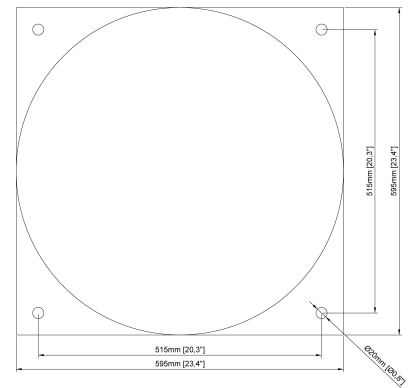

SURFACE - MOUNTED BASE

Material:
Stainless Steel

only for D200 model*