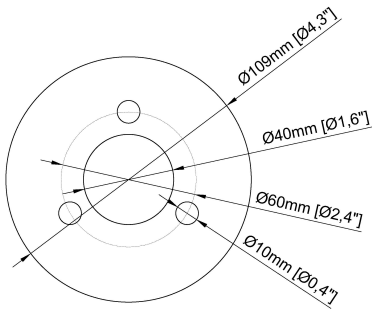

FIXTURE TYPE: _____

PROJECT NAME: _____

NOTES:

HOW TO ORDER:

CODE:

Example:
CODE: BB-GLB-UL-D30-GL-TPM-RAL1020

BB-GLB-UL-D30-
GL-TPM-RAL1020

BOLT PATTERNS:

SURFACE - MOUNTED BASE

Material:
Stainless Steel

for D30/40/50 MATT finish models*