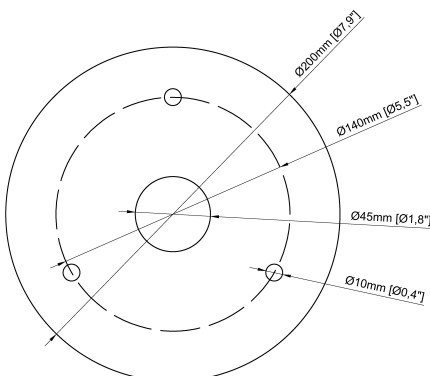

SURFACE - MOUNTED BASE

Material:
Stainless Steel

for D30/40/50 GLOSSY finish models*