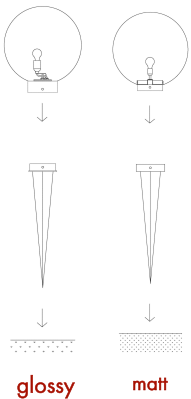

FIXTURE TYPE: _____

PROJECT NAME: _____

NOTES:

HOW TO ORDER:

CODE:

Example:
CODE: BB-GLB-UL-D30-GL-TPM-RAL1020

BB-GLB-UL-D30-
GL-TPM-RAL1020

3 ADDITIONAL MOUNTING OPTIONS:

-VRS

Vandal-Resistant Spike
only for D30/40/50/60/70/80 models*

Dimensions:
H: 8.82" (22.4 cm) x Ø: 1.18" (3 cm)

Material:
Steel

Finishing:
Silver

-SP