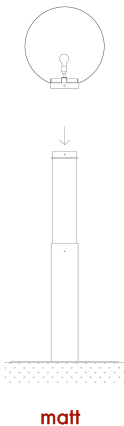

**HOW TO ORDER:**

**CODE:**

Example:  
CODE: BB-GLB-UL-D30-GL-TPM-RAL1020

BB-GLB-UL-D30-GL-TPM-RAL1020

**1 MODELS:**

code*	inches"	centimeters*	light source*
-D30	Ø: 11.8"	(30 cm)	E26 / max. 60W
-D40	Ø: 15.7"	(40 cm)	E26 / max. 60W
-D50	Ø: 19.7"	(50 cm)	E26 / max. 60W
-D60	Ø: 23.6"	(60 cm)	E26 / max. 60W
-D70	Ø: 27.5"	(70 cm)	E26 / max. 100W
-D80	Ø: 31.5"	(80 cm)	E26 / max. 100W
-D120	Ø: 47.2"	(120 cm)	E26 / max. 185W
-D200	Ø: 78.7"	(200 cm)	E26 / max. 185W

Dimensions:  
H: 8.82" (22,4 cm) x Ø:1.18" (3 cm)

Material:  
Steel

Finishing:  
Silver

**-ESM**

**Earth Spike G**

Applicable only to all GLOSSY finish models\*

Dimensions:  
H: 8.66" (22 cm) x Ø:1.18" (3 cm)

Dimensions:  
Ø: 11.18" (3 cm) x H: 2" (5 cm)

Material:  
Steel

Finishing:  
Silver

**-SM4**

**Surface-mounted installation 4**  
only for D30/40/50 models\*

Dimensions:  
Ø: 4.53" (11.5 cm) x H: 1.77" (4.5 cm)

Dimensions:  
Ø: 7.87" (20 cm) x H: 2.17" (4.5 cm)

Material:  
Steel

Finishing:  
Olive, Vanilla, Black, Chocolate,  
Pistachio, Indgigo, Beige, Dark Brown,  
Flamingo, Pink, Light Blue

**-TPM**

**Telescopic Pole M**  
only for D30/40/50 MATT finish models\*