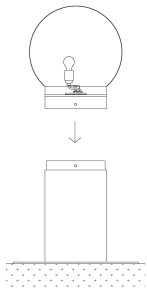

Dimensions:  
Ø: 11.18" (3 cm) x H: 2" (5 cm)

Material:  
Steel

Finishing:  
Silver

**-SM4**

**Surface-mounted installation 4**  
only for D30/40/50 models\*

Dimensions:  
Ø: 4.53" (11.5 cm) x H: 1.77" (4.5 cm)

Dimensions:  
Ø: 7.87" (20 cm) x H: 2.17" (4.5 cm)

Material:  
Steel

Finishing:  
Olive, Vanilla, Black, Chocolate,  
Pistachio, Indgigo, Beige, Dark Brown,  
Flamingo, Pink, Light Blue

**-TPM**

**Telescopic Pole M**  
only for D30/40/50 MATT finish models\*

**Telescopic Pole G**  
only for D30/40/50 GLOSSY finish models\*

Dimensions:  
H: 17.7" - 31.5" (adjustable) x Ø: 4"

Material:  
Stainless Steel

Finishing:  
Olive, Vanilla, Black, Chocolate,  
Pistachio, Indgigo, Beige, Dark  
Brown, Flamingo, Pink, Light Blue

BB-GLB-UL-D30-  
GL-TPM-RAL1020

**3 ADDITIONAL MOUNTING OPTIONS:**

**-PM**

**glossy**

**Pole G**

only for D30/40/50 GLOSSY finish models\*

**Dimensions:**

- PHM12 H: 12" (30.5 cm)
- PHM24 H: 24" (61 cm)
- PHM36 H: 36" (91.4 cm)
- PHM42 H: 42" (106.7 cm)
- PDM8 Ø: 8" (20.3 cm)
- PDM10 Ø: 10" (25.4 cm)