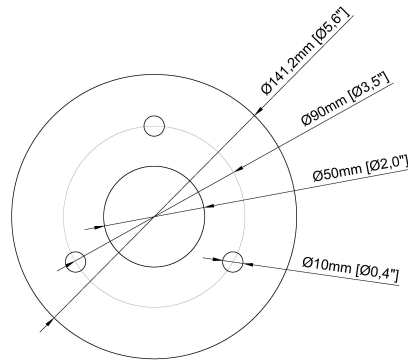

SURFACE - MOUNTED BASE

Material:
Stainless Steel

for D60/70/80 MATT finish models*