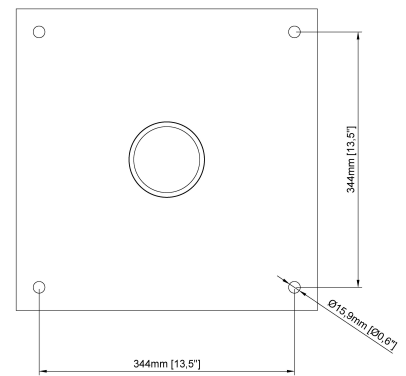

SURFACE - MOUNTED POLES

Material:
Stainless Steel

only for D30/40/50 all finish models*

sales@gordonbullard.com
www.bullardbollards.com
1-877-964-4646

991 South Gull Lake Dr
Richland, MI 49083
USA