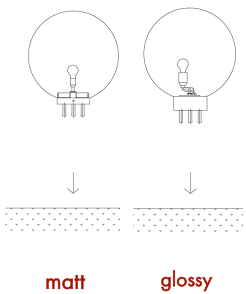

**BULLARD  
BOLLARDS**  
Think Bollard Think Bullard

**GLOBO OUTDOOR**  
**BB-GLB-UL**

FIXTURE TYPE: \_\_\_\_\_

PROJECT NAME: \_\_\_\_\_

**GENERAL INFORMATION:**

The Globo (E26) is a sleek and modern spherical lighting fixture designed to elevate both indoor and outdoor spaces. Made from polyethylene, available in glossy or matte finishes, with a sturdy metal base, it offers durability and a refined aesthetic. Operating at 110-277V, this luminaire features an E26 socket for versatile lighting options. With an IP55 rating, it is resistant to dust and water, making it suitable for outdoor use. Available in multiple sizes—30 cm (11.81"), 40 cm (15.75"), 50 cm (19.69"), 60 cm (23.62"), 70 cm (27.56"), 80 cm (31.50"), 120 cm (47.2"), and 200 cm (78.7")—it adapts effortlessly to different settings. The base can be finished in RAL colors, allowing for customization to match various design preferences.

Dimensions:  
H: 8.82" (22,4 cm) x Ø:1.18" (3 cm)

Material:  
Steel

Finishing:  
Silver

**-ESM**

**Earth Spike G**

Applicable only to all GLOSSY finish models\*

Dimensions:  
H: 8.66" (22 cm) x Ø:1.18" (3 cm)

**Vandal-Resistant Spike**  
only for D30/40/50/60/70/80 models\*

Dimensions:  
H: 8.82" (22.4 cm) x Ø: 1.18" (3 cm)

Material:  
Steel

Finishing:  
Silver

**-SP**

**Free standing support ring**  
only for D60/70/80 models\*

Dimensions:  
Ø: 11.18" (3 cm) x H: 2" (5 cm)

Material:  
Steel

Finishing:  
Silver

**-SM4**

**Surface-mounted installation 4**  
only for D30/40/50 models\*

Dimensions:  
Ø: 4.53" (11.5 cm) x H: 1.77" (4.5 cm)