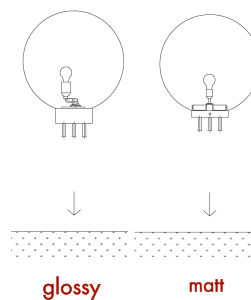

Surface-mounted installation 8
only for D60/70/80 models*

Dimensions:
Ø: 7.87" (20 cm) x H: 2.17" (4.5 cm)

Material:
Steel

Finishing:
Olive, Vanilla, Black, Chocolate,
Pistachio, Indgigo, Beige, Dark Brown,
Flamingo, Pink, Light Blue

-TPM