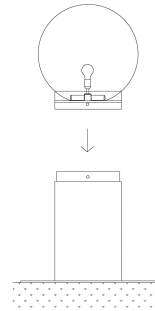

matt

Pole M

only for D30/40/50 MATT finish models*

Dimensions:

- -PHG12 H: 12" (30.5 cm)
- -PHG24 H: 24" (61 cm)
- -PHG36 H: 36" (91.4 cm)
- -PHG42 H: 42" (106.7 cm)
- -PDG8 Ø: 8" (20.3 cm)
- -PDG10 Ø: 10" (25.4 cm)

Material:

Stainless Steel

Finishing:

Olive, Vanilla, Black, Chocolate,
Pistachio, Indigigo, Beige, Dark Brown,
Flamingo, Pink, Light Blue

-AK60