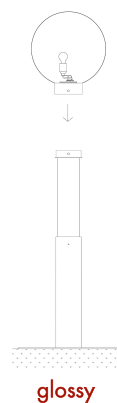

**BULLARD  
BOLLARDS**  
Think Bollard Think Bullard

**GLOBO OUTDOOR**  
**BB-GLB-UL**

FIXTURE TYPE: \_\_\_\_\_

PROJECT NAME: \_\_\_\_\_

**GENERAL INFORMATION:**

The Globo (E26) is a sleek and modern spherical lighting fixture designed to elevate both indoor and outdoor spaces. Made from polyethylene, available in glossy or matte finishes, with a sturdy metal base, it offers durability and a refined aesthetic. Operating at 110-277V, this luminaire features an E26 socket for versatile lighting options. With an IP55 rating, it is resistant to dust and water, making it suitable for outdoor use. Available in multiple sizes—30 cm (11.81"), 40 cm (15.75"), 50 cm (19.69"), 60 cm (23.62"), 70 cm (27.56"), 80 cm (31.50"), 120 cm (47.2"), and 200 cm (78.7")—it adapts effortlessly to different settings. The base can be finished in RAL colors, allowing for customization to match various design preferences.

Dimensions:  
Ø: 11.18" (3 cm) x H: 2" (5 cm)

Material:  
Steel

Finishing:  
Silver

**-SM4**

**Surface-mounted installation 4**  
only for D30/40/50 models\*

Dimensions:  
Ø: 4.53" (11.5 cm) x H: 1.77" (4.5 cm)

Dimensions:  
Ø: 7.87" (20 cm) x H: 2.17" (4.5 cm)

Material:  
Steel

Finishing:  
Olive, Vanilla, Black, Chocolate,  
Pistachio, Indgigo, Beige, Dark Brown,  
Flamingo, Pink, Light Blue

**-TPM**

**Telescopic Pole M**  
only for D30/40/50 MATT finish models\*

Dimensions:  
H: 17.7" - 31.5" (adjustable) x Ø: 4"

Material:  
Stainless Steel

Finishing:  
Olive, Vanilla, Black, Chocolate,  
Pistachio, Indgigo, Beige, Dark  
Brown, Flamingo, Pink, Light Blue

**-TPG**