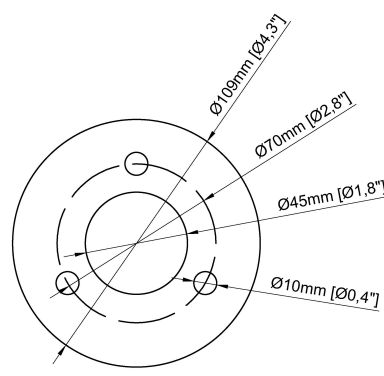

SURFACE - MOUNTED BASE

Material:
Stainless Steel

for D60/70/80 GLOSSY finish models*