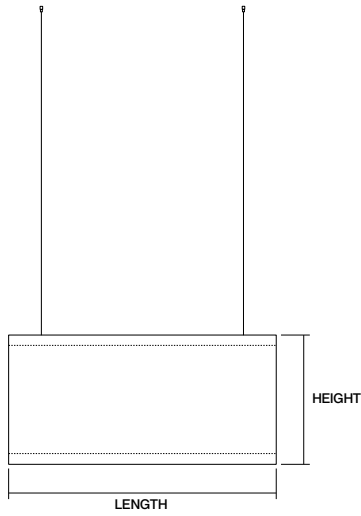

1 IMPERIAL DIMENSIONS ARE NOMINAL. ACTUAL DIMENSIONS ARE METRIC.
2 CUSTOM LENGTHS AND WIDTHS MUST HAVE A PERIMETER 47" - 190" (1200 - 4800 MM).
3 CUSTOM HEIGHTS AVAILABLE BETWEEN 8" - 36" (200 - 925 MM).
4 REPLACE "___" WITH DESIRED COLOR CODE FROM SWATCHES.
5 NOT AVAILABLE IN DIRECT TO SUSPENSION TYPE.

DIMENSIONS

BLK-U

DATE	PROJECT	CATALOG #	FIXTURE TYPE
------	---------	-----------	--------------

TOP

FRONT

SIDE

BOTTOM ISO

TOP ISO

BOTTOM

DETAIL A
FELT PANEL REGRESSED INTO FIXTURE

- 1 IMPERIAL DIMENSIONS ARE NOMINAL. ACTUAL DIMENSIONS ARE METRIC.
- 2 ALL STANDARD DIMENSIONS ARE ECO-CONSCIOUS, MAXIMIZING MATERIAL USE AND MINIMIZING WASTE. CUSTOM DIMENSIONS RESULT IN EXCESS MATERIAL WASTE.
- 3 PLEASE CONSULT THE FACTORY FOR WEIGHTS SPECIFIC TO CONFIGURATION.