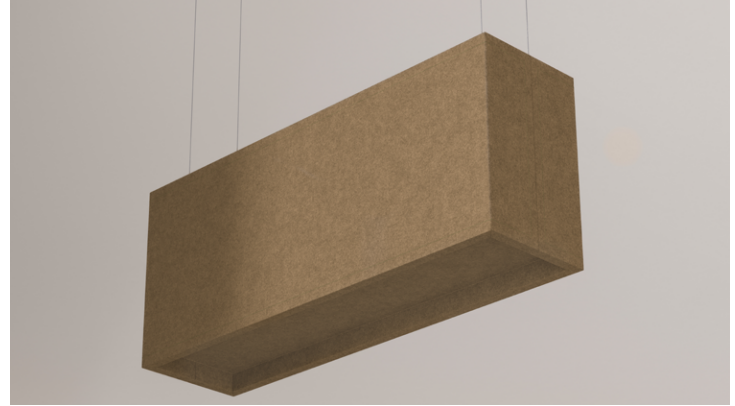

BLOCK

UNLIT

BLK-U

DATE	PROJECT	CATALOG #	FIXTURE TYPE
------	---------	-----------	--------------

OVERVIEW

BLOCK can do it all. The lightweight structure is crafted entirely from recycled PET acoustic material, utilizing custom cuts and folds meticulously engineered by Sabin. This design ensures full recyclability at the product's end of life. With a production and shipping time as quick as two weeks, BLOCK, both lit and unlit, is a great choice for arrays and cloud configurations within any project constraint.

QUICK FACTS

- Custom length/width with a perimeter of 47" ≤ 190 IN
- Custom heights between 8 - 36 IN
- Optional integration of motion sensors, Wi-Fi, and/or speakers
- Quick ship in 2 weeks
- NRC rating of .85+