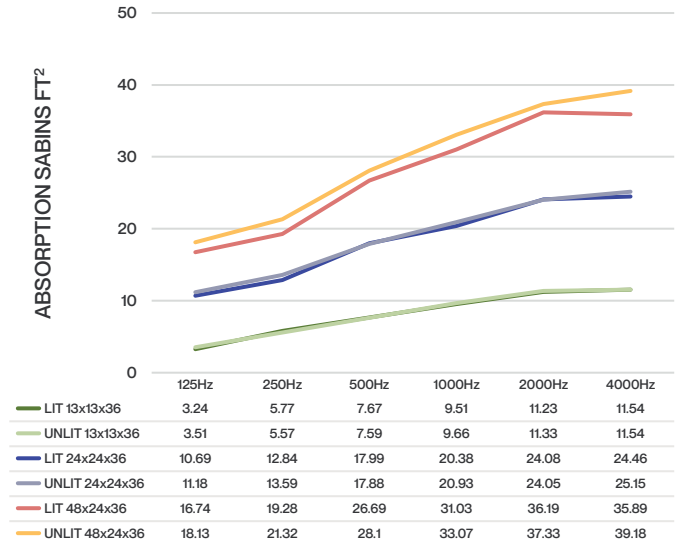

ACOUSTIC PERFORMANCE

BLK-U

TECHNICAL DATA

DATE	PROJECT	CATALOG #	FIXTURE TYPE

BLOCK

ALL SABIN PRODUCTS ARE SUBJECT TO ACOUSTIC TESTING. PERFORMANCE VALUES WILL VARY BASED ON INSTALLATION FACTORS SUCH AS DENSITY AND MOUNTING HEIGHT.

SABINS A SABIN IS A UNIT OF SOUND ABSORPTION DEFINED AS THE AMOUNT OF SOUND ABSORBED BY ONE SQUARE FOOT OF A PERFECT ABSORBER. IT WAS INITIALLY CONCEIVED AS THE EQUIVALENT OF 1 SQUARE FOOT OF OPEN WINDOW, REFLECTING NO SOUND BACK INTO THE INTERIOR. SABINS ARE USED TO EXPRESS THE TOTAL EFFECTIVE ABSORPTION FOR THE INTERIOR OF A ROOM. THIS CHART INDICATES AVERAGE SABINS PER UNIT AT THE NOTED FREQUENCIES WHICH REPRESENT THE TYPICAL RANGE OF HUMAN SPEECH OF 200-2500 HZ.

NRC NOISE REDUCTION COEFFICIENT (NRC) IS A SINGLE NUMBER VALUE RANGING FROM 0.0 TO 1.0 THAT DESCRIBES THE AVERAGE SOUND ABSORPTION PERFORMANCE OF A MATERIAL. AN NRC OF 0.0 INDICATES THE OBJECT DOES NOT ABSORB MID-FREQUENCY SOUND ENERGY, BUT REFLECTS IT. AN NRC OF 1.0 INDICATES THAT THE SOUND ABSORPTION PERFORMANCE OF THE MATERIAL IS EQUAL TO ITS SURFACE AREA (MEASURED IN UNITS SABIN), OR CONCEPTUALLY 100% SOUND ABSORPTION.

PROJECTED NRC = .95

TOTAL SOUND ABSORPTION WILL VARY BASED ON DESIGNED PRODUCT CONFIGURATION. SABIN TESTS ALL PRODUCTS IN MULTIPLE CONFIGURATIONS. PLEASE CONTACT SABIN OR YOUR LOCAL AGENT FOR MORE INFORMATION.

BLOCK
ACOUSTIC PERFORMANCE