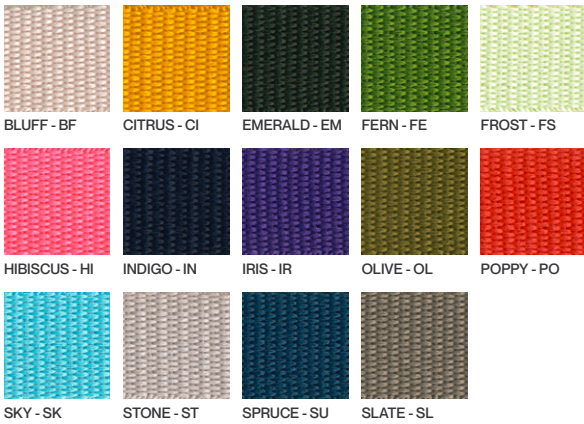

SUSPENSION STRAP

AIRCRAFT CABLE

THREAD