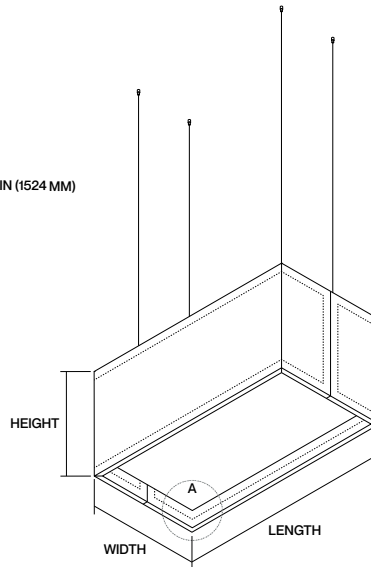

1 IMPERIAL DIMENSIONS ARE NOMINAL. ACTUAL DIMENSIONS ARE METRIC.
2 CUSTOM LENGTHS AND WIDTHS MUST HAVE A PERIMETER 47" - 190" (1200 - 4800 MM).
3 CUSTOM HEIGHTS AVAILABLE BETWEEN 8" - 36" (200 - 925 MM).
4 REPLACE "___" WITH DESIRED COLOR CODE FROM SWATCHES.
5 NOT AVAILABLE IN DIRECT TO SUSPENSION TYPE.

DIMENSIONS

BLK-U

DATE	PROJECT	CATALOG #	FIXTURE TYPE
------	---------	-----------	--------------

TOP

FRONT

SIDE

BOTTOM ISO

TOP ISO

BOTTOM

DETAIL A
FELT PANEL REGRESSED INTO FIXTURE

- 1 IMPERIAL DIMENSIONS ARE NOMINAL. ACTUAL DIMENSIONS ARE METRIC.
- 2 ALL STANDARD DIMENSIONS ARE ECO-CONSCIOUS, MAXIMIZING MATERIAL USE AND MINIMIZING WASTE. CUSTOM DIMENSIONS RESULT IN EXCESS MATERIAL WASTE.
- 3 PLEASE CONSULT THE FACTORY FOR WEIGHTS SPECIFIC TO CONFIGURATION.