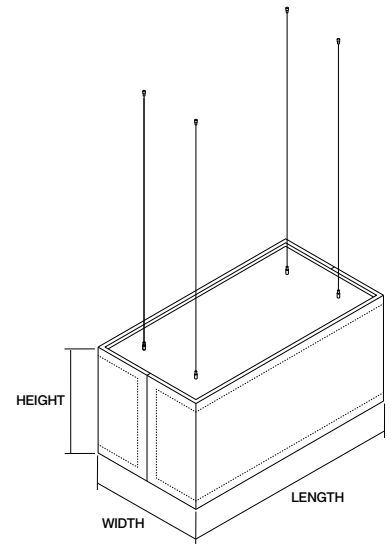

DIMENSIONS

BLK-U

DATE	PROJECT	CATALOG #	FIXTURE TYPE
------	---------	-----------	--------------

TOP

FRONT

SIDE

BOTTOM ISO

TOP ISO

BOTTOM

DETAIL A
FELT PANEL REGRESSED INTO FIXTURE

- 1 IMPERIAL DIMENSIONS ARE NOMINAL. ACTUAL DIMENSIONS ARE METRIC.
- 2 ALL STANDARD DIMENSIONS ARE ECO-CONSCIOUS, MAXIMIZING MATERIAL USE AND MINIMIZING WASTE. CUSTOM DIMENSIONS RESULT IN EXCESS MATERIAL WASTE.
- 3 PLEASE CONSULT THE FACTORY FOR WEIGHTS SPECIFIC TO CONFIGURATION.