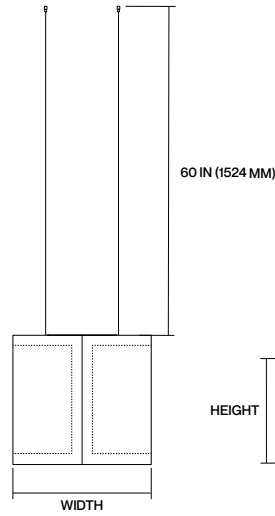

SPECIFICATIONS

SERIES	LENGTH/WIDTH ¹	HEIGHT ¹	FELT COLOR (9 MM)	
BLK-U	13" X 13" (321 MM X 321 MM) 24" X 13" (621 MM X 321 MM) 48" X 13" (1231 MM X 321 MM) 24" X 24" (621 MM X 621 MM) 48" X 24" (1231 MM X 621 MM) CL___ - CW___ ²	12" (300 MM) 24" (600 MM) 30" (750 MM) 36" (925 MM) CH___ ³	9___ REPLACE "___" WITH DESIRED COLOR CODE FROM SWATCHES	
SUSPENSION TYPE		CEILING TYPE	CANOPY ⁶	FACTORY OPTIONS ⁷
AC___ 60" AIRCRAFT CABLE + (COLOR CODE) ⁴ ST___ 60" STRAP + (COLOR CODE) ⁴ TRD 3/8" THREADED ROD DT DIRECT TO	HC HARD CEILING ⁵ ST STRUT SG STANDARD GRID TG TEGULAR GRID	NC NO CANOPIES RWH ROUND WHITE RBK ROUND BLACK SWH SQUARE WHITE SBK SQUARE BLACK	CSL___ CUSTOM SUSPENSION LENGTH 24" - 120" ⁸ CT___ CUSTOM THREAD + (COLOR CODE) ⁴ FLT SHIP FLAT ⁹ BABA BABA REQUIRED ATC INCLUDE ATRIUM COVER ¹⁰	

1 IMPERIAL DIMENSIONS ARE NOMINAL. ACTUAL DIMENSIONS ARE METRIC.
2 CUSTOM LENGTHS AND WIDTHS MUST HAVE A PERIMETER 47" - 190" (1200 - 4800 MM).
3 CUSTOM HEIGHTS AVAILABLE BETWEEN 8" - 36" (200 - 925 MM).
4 REPLACE "___" WITH DESIRED COLOR CODE FROM SWATCHES.
5 NOT AVAILABLE IN DIRECT TO SUSPENSION TYPE.

DIMENSIONS

BLK-U

DATE	PROJECT	CATALOG #	FIXTURE TYPE
------	---------	-----------	--------------

TOP

FRONT

SIDE

BOTTOM ISO

TOP ISO

BOTTOM

DETAIL A
FELT PANEL REGRESSED INTO FIXTURE

- 1 IMPERIAL DIMENSIONS ARE NOMINAL. ACTUAL DIMENSIONS ARE METRIC.
- 2 ALL STANDARD DIMENSIONS ARE ECO-CONSCIOUS, MAXIMIZING MATERIAL USE AND MINIMIZING WASTE. CUSTOM DIMENSIONS RESULT IN EXCESS MATERIAL WASTE.
- 3 PLEASE CONSULT THE FACTORY FOR WEIGHTS SPECIFIC TO CONFIGURATION.