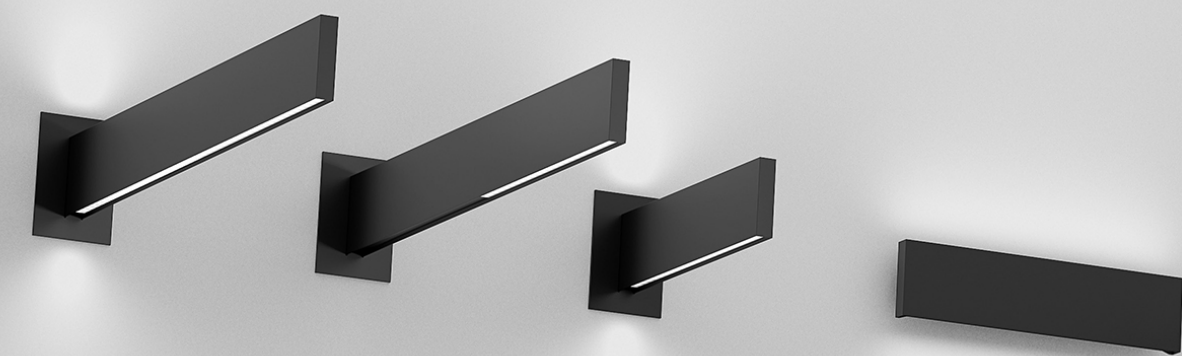

FLUXWERX⁷

LINES SUSPENDED

Connect. Create. Deviate.

ixalan | -g. Conference 7414

ixalan | Focus 7413

3N.023
Salle
de réunion

LINES

Connect. Create. Deviate.

THREE ENDCAPS

Flat, Capsule, Sail

THREE FINISHES

Silver, White, Black

FOUR DISTRIBUTIONS

100 Dn - 35 Up | 65 Dn - 60 Up | 40 Dn

PIVOTS