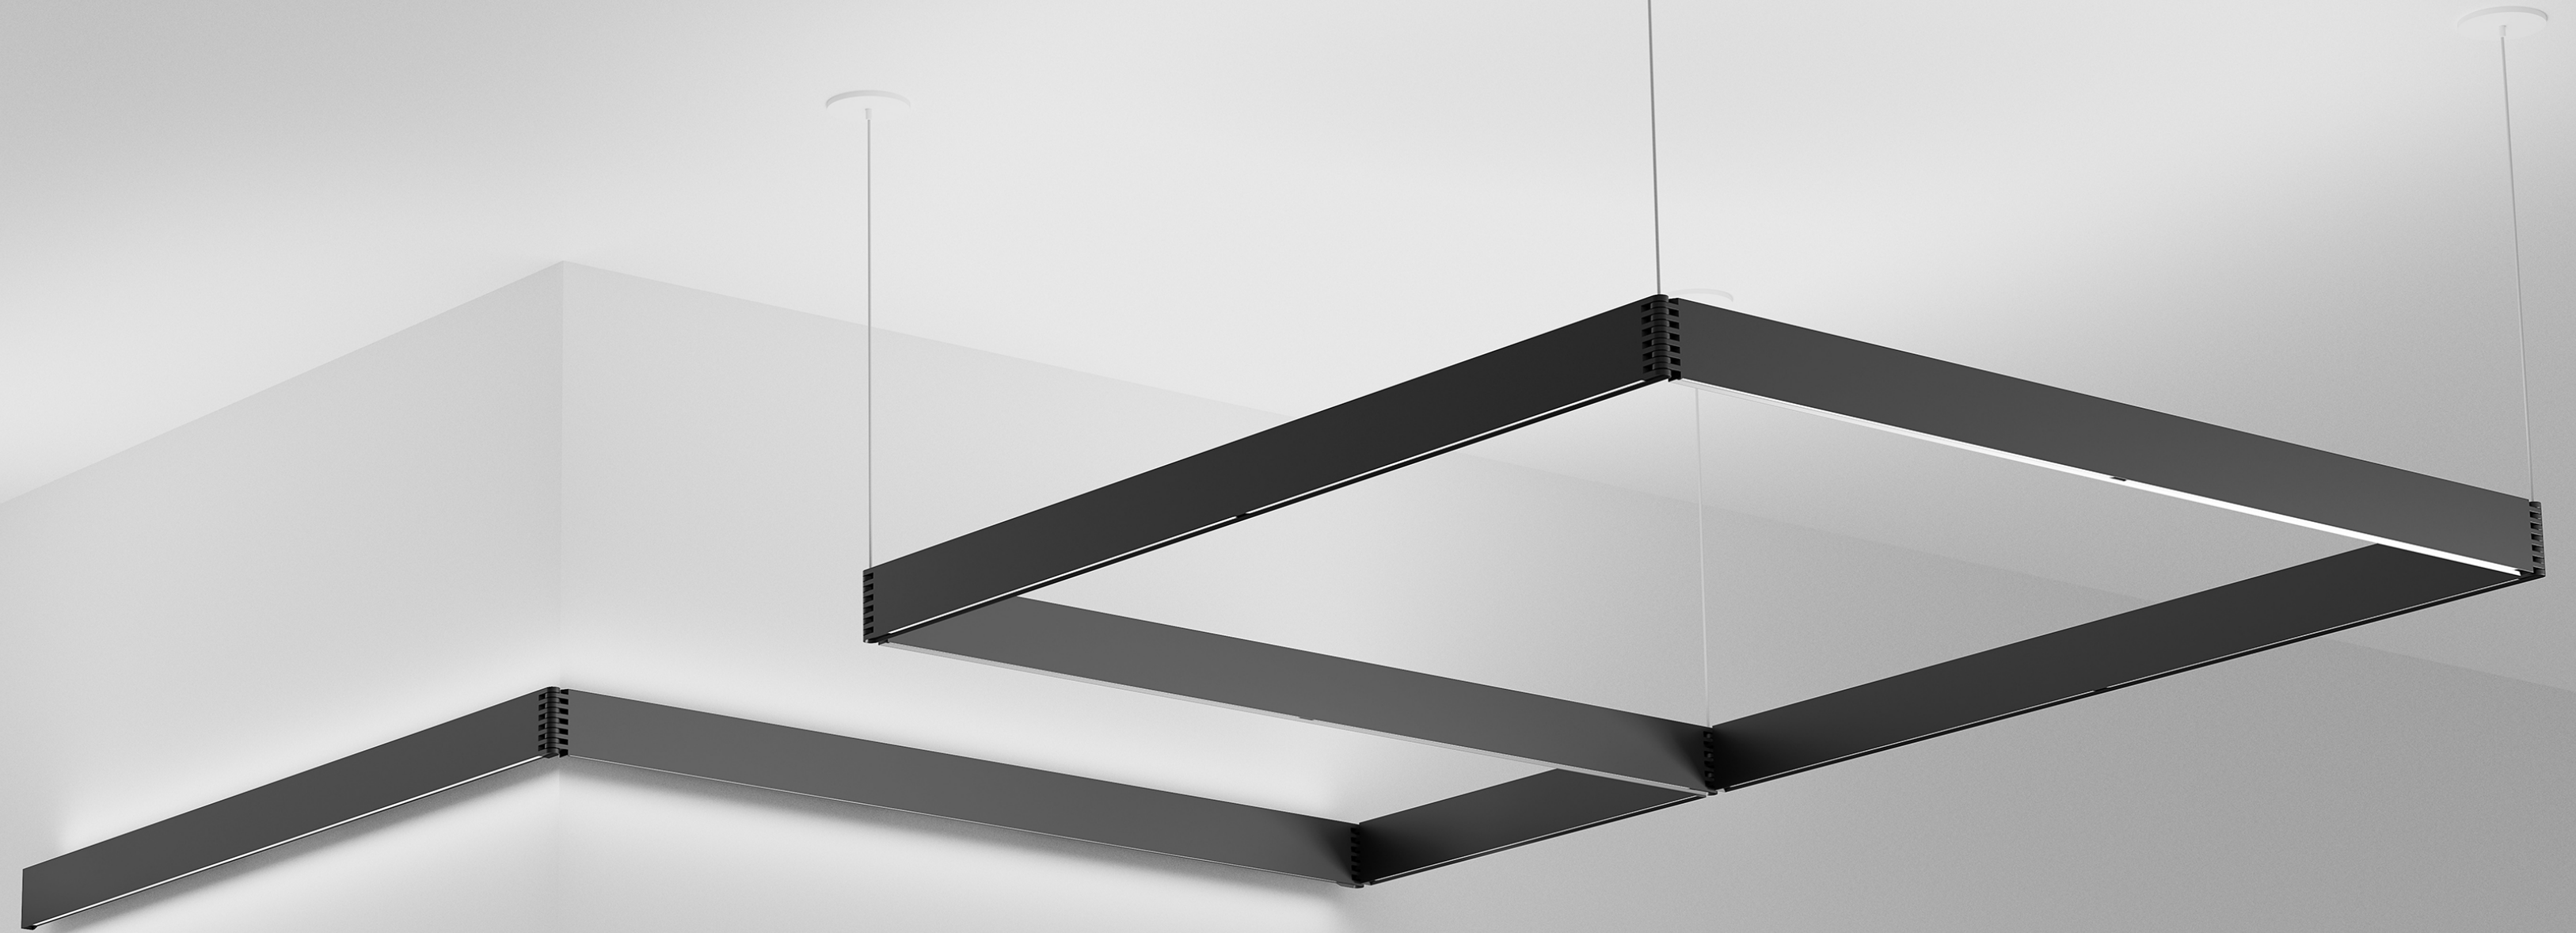

FLUXWERX⁷

LINES SUSPENDED

Connect. Create. Deviate.

ixalan | -g. Conference 7414

ixalan | Focus 7413

3N.023
Salle
de réunion

LINES

Connect. Create. Deviate.

THREE ENDCAPS

Flat, Capsule, Sail

THREE FINISHES

Silver, White, Black

FOUR DISTRIBUTIONS

100 Dn - 35 Up | 65 Dn - 60 Up | 40 Dn

PIVOTS