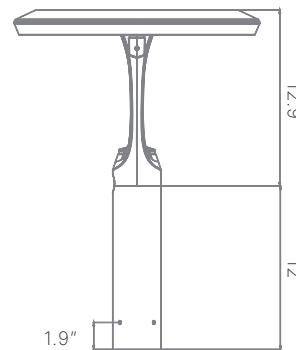

LUMENS 4000K

45W	90W	130W
6,255lm	11,880lm	16,510lm

DIMENSIONS 14.3lbs

PTLA SERIES

POST TOP LIGHT

ORDERING GUIDE

Example: VA-PTLA-LV-130-ADJ-D

VA-PTLA	<input type="text"/>	130	ADJ	<input type="text"/>
	VOLTAGE	POWER	CCT	FINISH
	[LV] 120-347VAC [HV] 277-480VAC	[130] 45W / 90W / 130W	[ADJ] Adjustable CCT 3000K / 4000K / 5000K	[D] Dark Bronze [B] Black [W] White [G] Grey