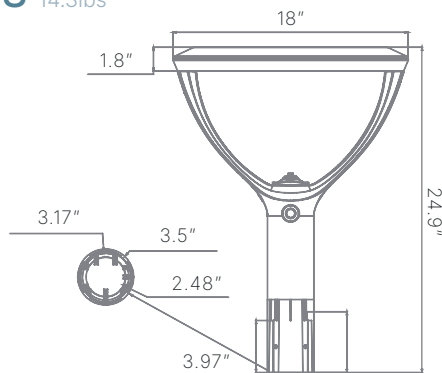

- Included photocell
- Power and CCT adjustable
- Custom color options available
- UL, TAA

CLIENT

PROJECT

NOTES

TECHNICAL DETAILS

POWER	45W / 90W / 130W
COLOR TEMPERATURE	3000K / 4000K / 5000K
CRI	80+ CRI
VOLTAGE	120-347VAC, 277-480VAC
EFFICIENCY	Up to 160lm/w
DIMMING	0-10V
LUMENS	Up to 16,510lm
HOUSING	Aluminum
EPA RATING	0.721
OPERATING TEMPERATURE	-40°F to 104°F
WARRANTY	5 Years
FINISH	Dark Bronze, Black, White, Grey
LOCATION	Wet
CERTIFICATIONS	UL, TAA

LUMENS 4000K

45W	90W	130W
6,255lm	11,880lm	16,510lm

DIMENSIONS 14.3lbs

PTLA SERIES

POST TOP LIGHT

ORDERING GUIDE

Example: VA-PTLA-LV-130-ADJ-D

VA-PTLA	<input type="text"/>	130	ADJ	<input type="text"/>
	VOLTAGE	POWER	CCT	FINISH
	[LV] 120-347VAC [HV] 277-480VAC	[130] 45W / 90W / 130W	[ADJ] Adjustable CCT 3000K / 4000K / 5000K	[D] Dark Bronze [B] Black [W] White [G] Grey

ADDITIONAL MOUNT OPTIONS

SKU	DESCRIPTION
VA-PTLA-4SPT	4" Square Pole Mount
VA-PTLA-5SPT	5" Square Pole Mount
VA-PTLA-4RPT	4" Round Pole Mount
VA-PTLA-5RPT	5" Round Pole Mount

*Items must be ordered separately

PHOTOMETRICS 130W / 4000K