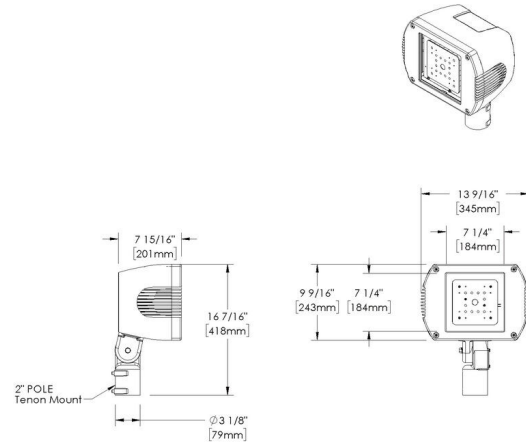

ALTAIR - Floodlight - Line Voltage Driver - LED High-Power

NEW

Features

Manufactured in the USA with sustainable processes

Easily replaceable modular components reduce waste and extend fixture life