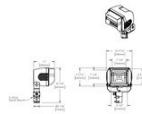

11

Aluminum - Yoke Mount - Altair - Lexan Shield
AT-FL-LID-LHP-AL-YM-SLX

[SPEC SHEET](#)

[INSTALLATION INSTRUCTIONS](#)

[CONFIGURE THIS PRODUCT](#)

12

Aluminum - Yoke Mount - Altair - Fixed Louver Shield (external)
AT-FL-LID-LHP-AL-YM-SFL