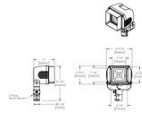

ALTAIR - Floodlight - Line Voltage Driver - LED High-Power

9

Aluminum - Yoke Mount - Altair - 4 Sided Shield
AT-FL-LID-LHP-AL-YM-SS4

[SPEC SHEET](#)

[INSTALLATION INSTRUCTIONS](#)

[CONFIGURE THIS PRODUCT](#)

10