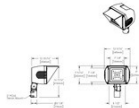

Aluminum - Knuckle Slipfitter - Altair - Top Shield
AT-FL-LID-LHP-AL-KS-STO

[SPEC SHEET](#)

[INSTALLATION INSTRUCTIONS](#)

[CONFIGURE THIS PRODUCT](#)

5