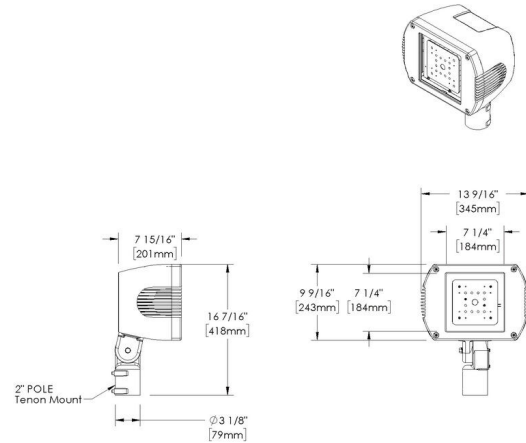

ALTAIR - Floodlight - Line Voltage Driver - LED High-Power

NEW

Features

Manufactured in the USA with sustainable processes

Easily replaceable modular components reduce waste and extend fixture life

Downloads

0.81 MB Family Spec Sheet (.pdf)

0.91 MB BIM - Revit (.zip)

Photometry Files (.zip)