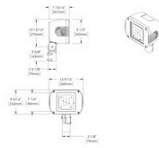

ALTAIR - Floodlight - Line Voltage Driver - LED High-Power

1

Aluminum - Knuckle Slipfitter - Altair - No Shield
AT-FL-LID-LHP-AL-KS-S00

[SPEC SHEET](#)

[INSTALLATION INSTRUCTIONS](#)

[CONFIGURE THIS PRODUCT](#)

2