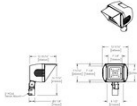

Aluminum - Knuckle Slipfitter - Altair - Top Shield
AT-FL-LID-LHP-AL-KS-STO

[SPEC SHEET](#)

[INSTALLATION INSTRUCTIONS](#)

[CONFIGURE THIS PRODUCT](#)

5