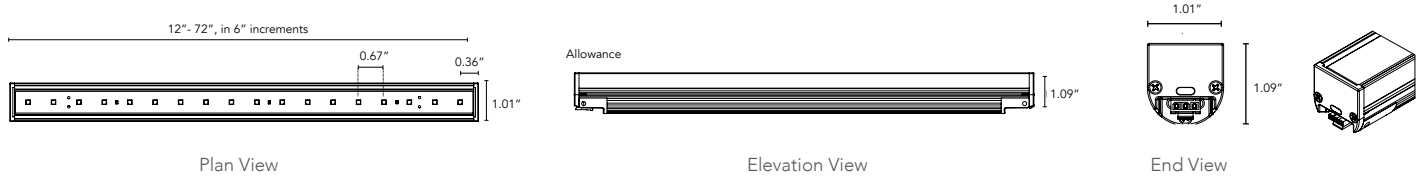

# NANOLUME HD

Micro Profile LED Task and Cove Fixture

Customer: \_\_\_\_\_ Date: \_\_\_\_\_ Type: \_\_\_\_\_

Project: \_\_\_\_\_

<b>Wattage</b>	6W or 10W per linear ft.
<b>Input Volatage</b>	90-120V or 230-277V
<b>Control</b>	Forward/Reverse Phase Line Dimmer 0-10V*, DALI*, DMX*
<b>LED Spacing</b>	5/8" on Center
<b>Length</b>	12-72", in 6" increment allow 1/4" for each end cap and 1.25" for power feed cable
<b>Total Width</b>	1.01"
<b>Total Height</b>	1.09"
<b>Color Options</b>	2000K, 2200K, 2400K, 2700K, 3000K, 3500K, 4000K, 5000K, 6500K
<b>Mounting</b>	Fixed or Hinge
<b>Available Optics</b>	15°x45°, 120°x120°
<b>CRI</b>	95+ CRI
<b>Rating</b>	IP50
<b>Finish</b>	Clear Anodized Aluminum
<b>Material</b>	Anodized Aluminum
<b>Custom</b>	Contact Factory
<b>Dimming</b>	Patented CleanDim® Technology ensures even dimming from 0-100%.
<b>Max Run</b>	46ft. @ 120V (10W), 160ft. @277V (6W)
<b>Environmental</b>	Operating temperature: -40°F-140°F Ambient(-40°C-60°C)** Storage temperature: -40°F-140°F Ambient indoor fixtures operation limited to =<50% relative humidity

## DIMENSIONS:

Third Clip Required for 48" and Larger Fixtures