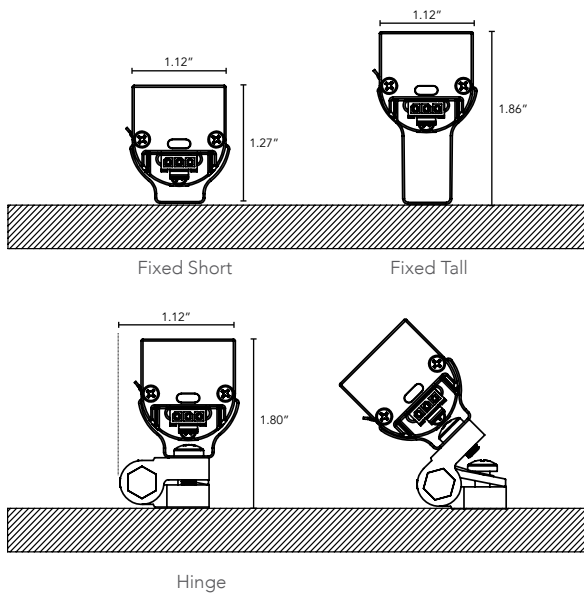

DIMENSIONS:

Third Clip Required for 48" and Larger Fixtures

MOUNTING INFORMATION:

For vertical installation and installations above 4' please contact the factory for specific mounting instructions.

ACCESSORY:

Track Mount Clip System is only available with Fixed Mounting.

LUMINAIRE INFORMATION:

CCT (K)	Wattage	Lumens	LPW
2000	10	718	72
2400	10	850	85
2700	10	936	94
3000	10	980	98
3500	10	1030	103
4000	10	1060	106

* Typical delivered lumen data is approximate. Actual lumens will vary due to installation environment and beam pattern. Please see IES files.