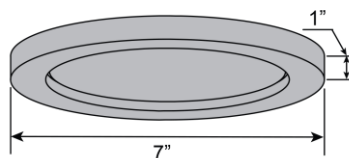

<b>FIXTURE**</b>	<b>BACKPLATE / CANOPY**</b>
Length:	Length
Width:	Width:
Diameter 7"	Diameter:
Height: 1"	Height:
Extension:	
Overall Height:	

**TECHNICAL SPECIFICATIONS**

**SPECIFICATIONS**

Frame Material: Acrylic  
Diffuser Material: Acrylic  
Lamping Type: SSL (Dedicated LED) Jbox: Standard  
Lamping Base: SSL Lamp Wattage: 15 W  
Lamp Quantity: 1 Total Wattage: 15 W  
Voltage: 120-277v Lamps Included: Yes

**PHOTOMETRICS**

Dimmable: Yes Nominal Lumens: 1100 Lm  
CRI: 90 Delivered Lumens: 900 Lm  
CCT: 3000K  
Recommended Dimmers:  
(0-10V)Any 0-10V Dimmer

**ADDITIONAL NOTES**

Optional Color Temperature 500 Piece Minimum Order Quantity;  
Custom Finish 500 Piece Minimum Order Quantity

Project Name: \_\_\_\_\_  
Location: \_\_\_\_\_  
Type: \_\_\_\_\_  
Quantity: \_\_\_\_\_  
Notes:

LINE DRAWING

IES FILE

In addition to Access Lighting's purchase and warranty terms and conditions, by signing below or placing an order, you agree that you are authorized to bind the entity placing any order and acknowledge the following: All of sizes and measurements are approximate and all images are for illustrative purposes only. In the event of an inconsistency, the "Product Measurements" section controls. There also may be slight differences in the colors and designs compared to the displayed and printed images.