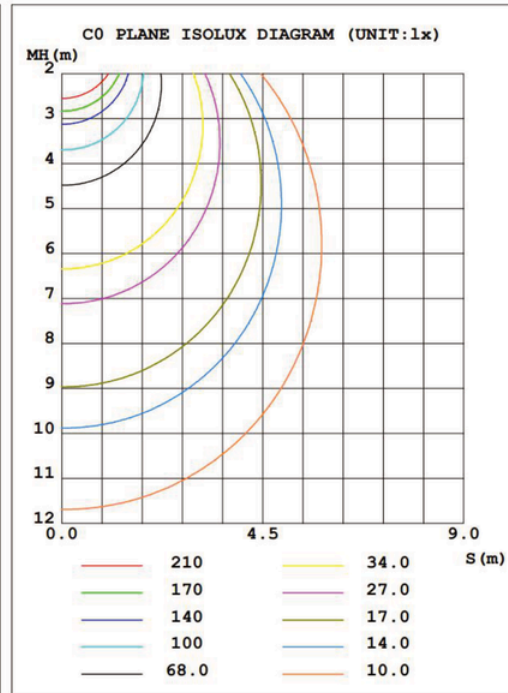

PFX-5103

LED Frame Light

Photometry

PFX-5103-2X2-20/25/30/35/40W-5CCT