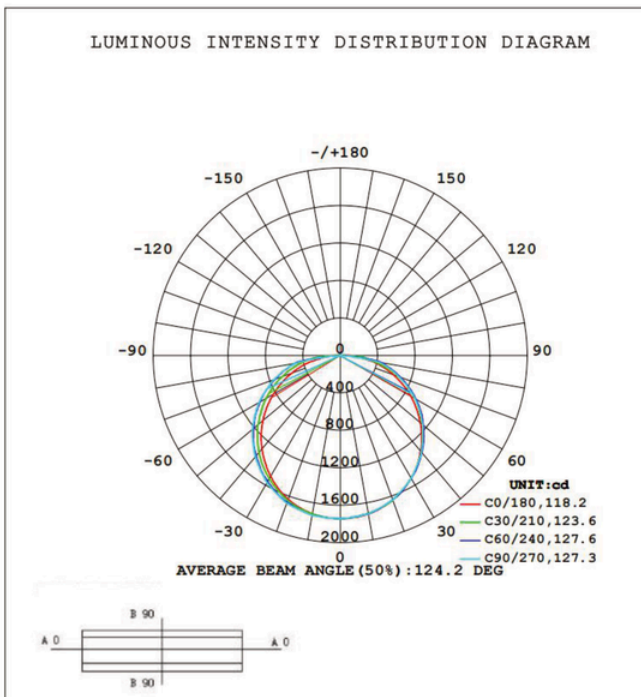

PFX-5103-2X4-20/30/40/50/55W-5CCT

Disclaimer:
Due to the rapid pace of technology change in the Lighting industry, the Information and Data presented in this spec sheet is for reference purposes only, please confirm with PARAFLEX at the time of finalizing the order or design. PARAFLEX does not warrant or represent that the information is free from errors or omission. The information may change without notice and PARAFLEX is not in any way liable for the accuracy of any information printed and stored or in any way interpreted or used.