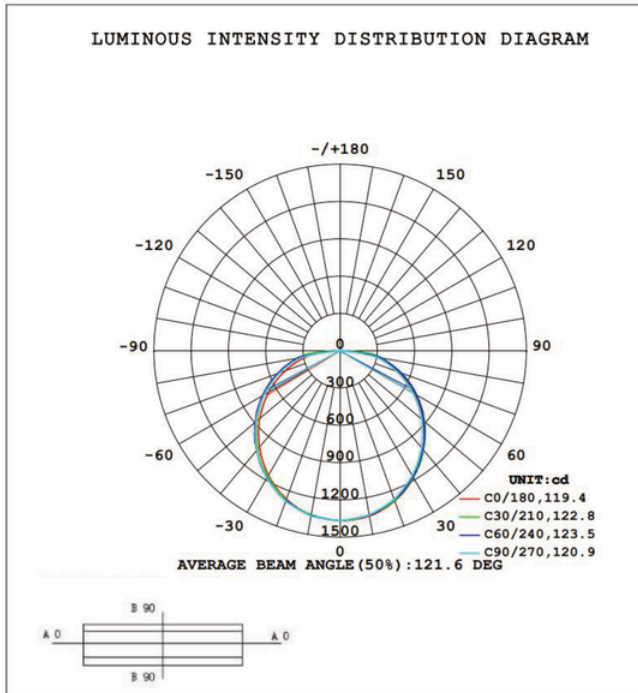

PFX-5103

LED Frame Light

Photometry

PFX-5103-2X2-20/25/30/35/40W-5CCT