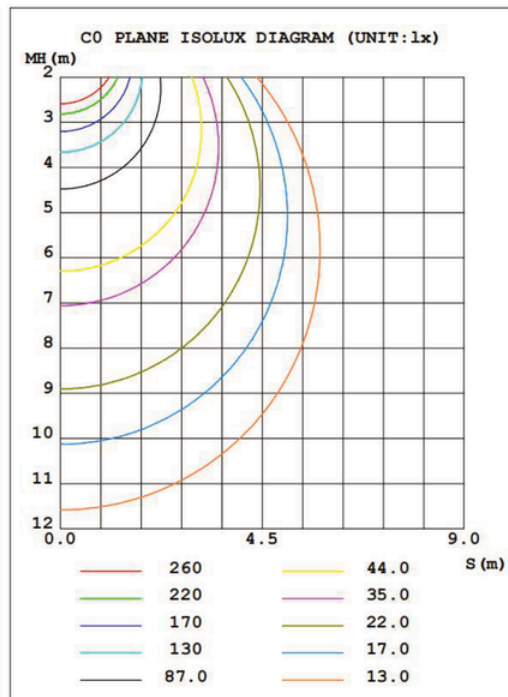

PFX-5103-2X4-20/30/40/50/55W-5CCT

Disclaimer:
Due to the rapid pace of technology change in the Lighting industry, the Information and Data presented in this spec sheet is for reference purposes only, please confirm with PARAFLEX at the time of finalizing the order or design. PARAFLEX does not warrant or represent that the information is free from errors or omission. The information may change without notice and PARAFLEX is not in any way liable for the accuracy of any information printed and stored or in any way interpreted or used.